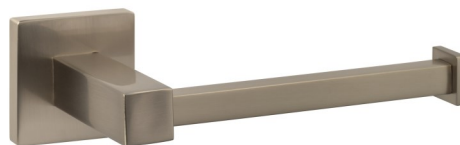

Vlora Series

Materials: solid brass

Concealed screw mounting with straight standard head fixing screw

Plated steel mounting brackets with two screws each

Nylon drywall screws included

Finishes

15 Satin Nickel

26 Polished Chrome

FBL Flat Black

SB Satin Brass

DESCRIPTION	PRODUCT CODE	CASE
30" Towel Bar	VR-TB30	20
Towel Ring	VR-TR1	20
Single Post Paper Holder	VR-PH1	20
Two Post Pivot Paper Holder	VR-PH2PV	20
Robe Hook	VR-RH1	20