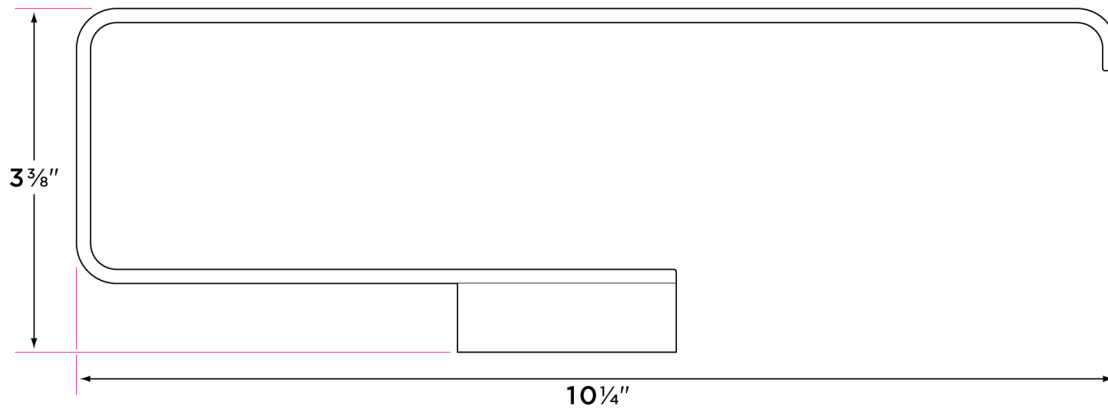

Vaasa Series

Materials: solid brass

Concealed screw mounting with straight standard head fixing screw

Plated steel mounting brackets with two screws each

Nylon drywall screws included

Finishes

15 Satin Nickel

26 Polished Chrome

SB Satin Brass

DESCRIPTION	PRODUCT CODE	CASE
24" Towel Bar	VS-TB24	20
Towel Ring	VS-TR1	20
Single Post Paper Holder	VS-PH1	20
Robe Hook	VS-RH1	20

VS-PH1

VS-TB24

VS-RH1

VS-PH1