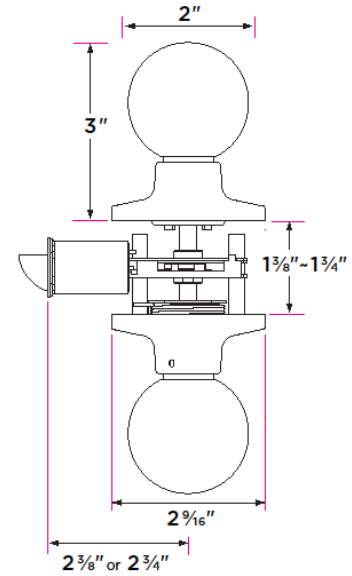

## Tahoe Knob

DESCRIPTION	PRODUCT CODE	CASE
Passage (hall/closet) Both sides always free	TA101	24
Privacy (bed/bath) Locked by finger turn. Unlocked by finger turn or coin slot from the outside	TA102	24
Entry-Locked/unlocked by inside finger turn or outside key	TA107	24
Entry and Deadbolt Combo	TA107/DB	12
Dummy (closet) Inactive, single-sided, mount with thru bolt	TA100	24
Handleset Interior Trim	TA100-H	24

### Door Thickness

1 3/8" to 1 3/4"

### Strike Plate

2 1/4" x 1 3/4" full lip radius corner standard

### Latch

Adjustable 2 3/8" - 2 3/4" backset

1/2" throw bolt

2 1/4" x 1" radius corner face-plate or 4 way drive-in latch