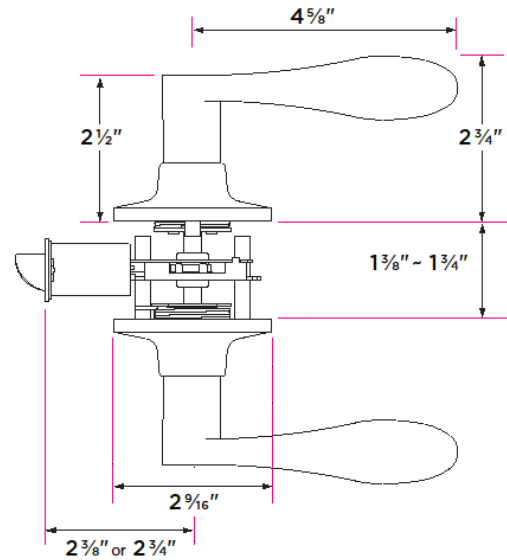

Snowbird Lever

DESCRIPTION	PRODUCT CODE	CASE
Passage (hall/closet) Both sides always free	SB101	24
Privacy (bed/bath) Locked by finger turn. Unlocked by finger turn or coin slot	SB102	24
Entry-Locked/unlocked by inside finger turn or outside key	SB107	12
Entry and Deadbolt Combo	SB107/DB	12
Dummy (closet) Inactive, single-sided, flush mount with two wood screws	SB100	24
Handleset Interior Trim	SB100-H	24

Finishes

15 Satin Nickel
11P Vintage Bronze
FBL Flat Black

Door Handing

Reversible Handing
Specify handing for dummy and handleset interior trim

Door Thickness

1 3/8" to 1 3/4"

Key Cylinder

5 Pin KW1
5 Pin SC1 option

Strike Plate

2 1/4" x 1 3/4" full lip radius corner standard

Latch

Adjustable 2 3/8" - 2 3/4" backset
1/2" throw bolt
2 1/4" x 1" radius corner face-plate or 4 way drive-in latch
45 degree lever turn radius

Door Prep

Crossbore 2 1/8"
Edgebore 1"

Materials

Zinc
All metal parts