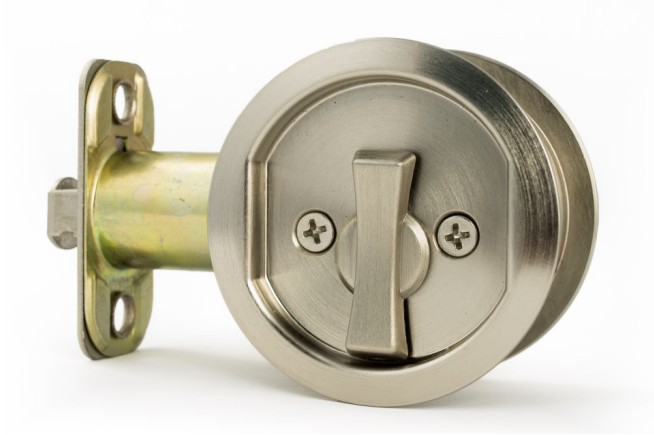

Round Pocket

DESCRIPTION

PRODUCT CODE

CASE

Passage (hall/closet) Both sides always free	DP-R01	24
Privacy (bed/bath) Locked by thumb turn. Unlocked by thumb turn,	DP-R02	24

Finishes

15 Satin Nickel
 26 Polished Chrome
 11P Vintage Bronze
 FBL Flat Black
 SB Satin Brass

Door Handing

Non-handed

Door Thickness

1 3/8" to 1 3/4"

Key Cylinder

No entry function

Strike Plate

Included

Latch

2 1/4" x 1" radius corner faceplate
 Non-adjustable 2 3/8" or 2 3/4"
 Retractable Pull/Push

Door Prep

Crossbore 2 1/8"
 Edgebore 1"

Materials

Brass Housing
 All metal parts