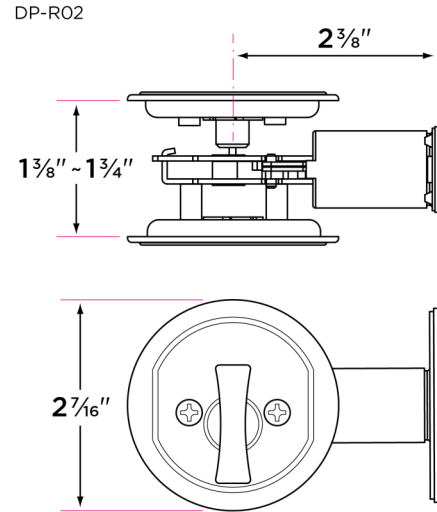

Round Pocket

DESCRIPTION

PRODUCT CODE

CASE

Passage (hall/closet) Both sides always free	DP-R01	24
Privacy (bed/bath) Locked by thumb turn. Unlocked by thumb turn,	DP-R02	24

Finishes

15 Satin Nickel
 26 Polished Chrome
 11P Vintage Bronze
 FBL Flat Black
 SB Satin Brass

Door Handing

Non-handed

Door Thickness

1 3/8" to 1 3/4"

Key Cylinder

No entry function

Strike Plate

Included

Latch

2 1/4" x 1" radius corner faceplate
 Non-adjustable 2 3/8" or 2 3/4"
 Retractable Pull/Push

Door Prep

Crossbore 2 1/8"
 Edgebore 1"

Materials

Brass Housing
 All metal parts