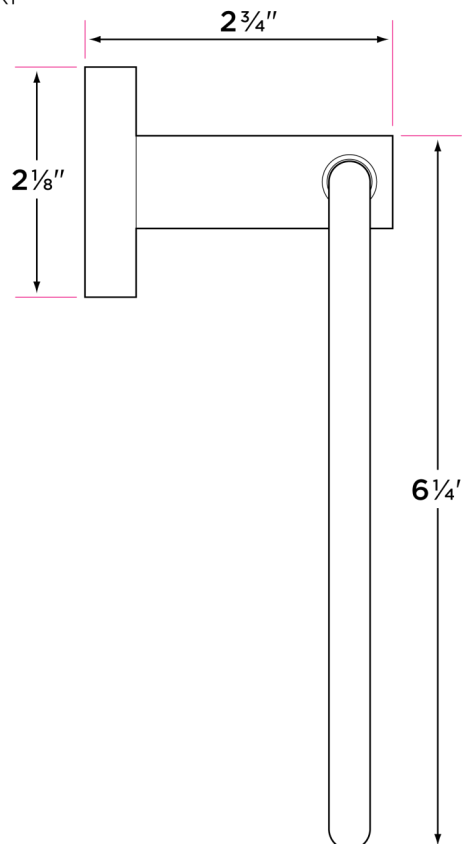

Finishes

15 Satin Nickel

26 Polished Chrome

FBL Flat Black

LG-TR1