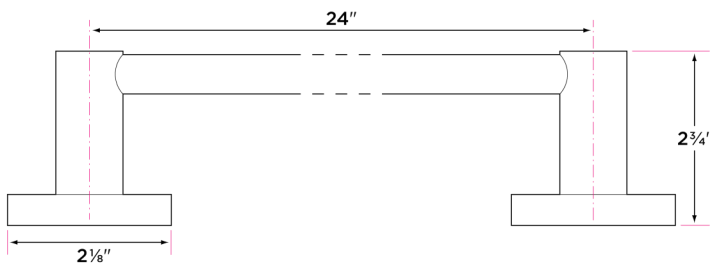

Lugano Towel Bars LG-TB

Materials: zinc posts, brass bar

2 3/4" extension from wall

2 1/4" base

Concealed screw mounting with straight standard head fixing screw

Plated steel mounting brackets with two screws each

Nylon drywall screws included

Finishes

15 Satin Nickel

26 Polished Chrome

FBL Flat Black

LG-TB24