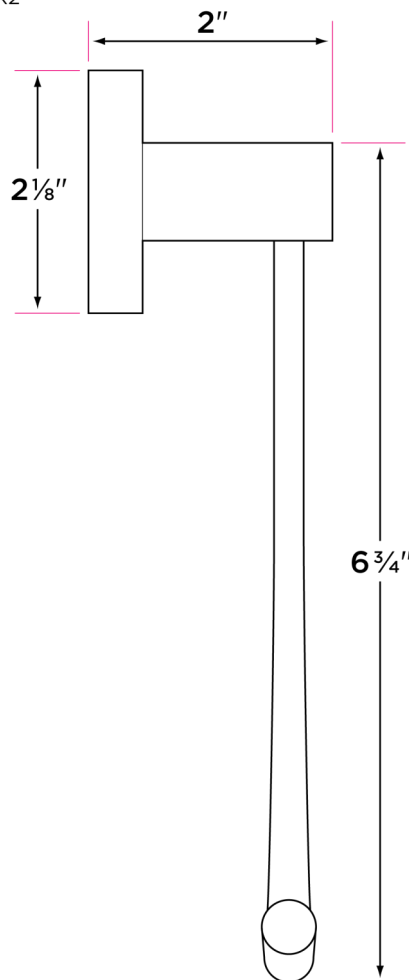

Lugano Bath Series

Post materials: zinc

Towel bar tube material: brass

2 3/4" extension from wall

2 1/4" base

Concealed screw mounting with straight standard head fixing screw

Plated steel mounting brackets with two screws each

materials: zinc

2 3/4" extension from wall

2 1/4" base

Concealed screw mounting with straight standard head fixing screw

Plated steel mounting brackets with two screws each

Nylon drywall screws included

Finishes

Concealed screw mounting with straight standard head fixing screw

Plated steel mounting brackets with two screws each

Nylon drywall screws included

Finishes

15 Satin Nickel

26 Polished Chrome

FBL Flat Black

LG-TR2

Lugano Two Post Pivot Paper Holder LG-PH2-PV

materials: brass

3 1/4" extension from wall

2 1/8" base

Concealed screw mounting with straight standard head fixing screw

Plated steel mounting brackets with two screws each