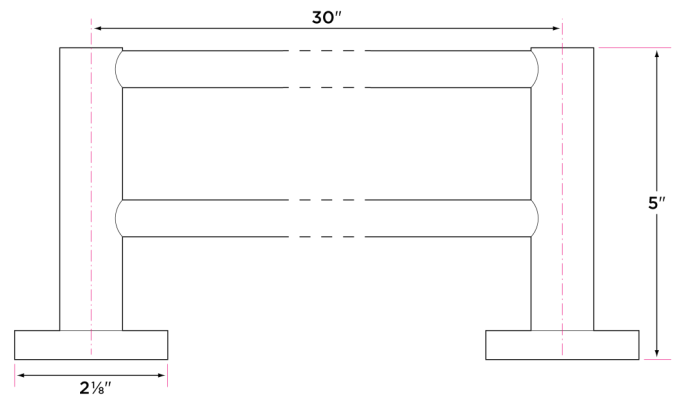

Lugano Towel Bars LG-TB

Materials: zinc posts, brass bar

2 3/4" extension from wall

2 1/4" base

Concealed screw mounting with straight standard head fixing screw

Plated steel mounting brackets with two screws each

Nylon drywall screws included

Finishes

15 Satin Nickel

26 Polished Chrome

FBL Flat Black

LG-TB30-2