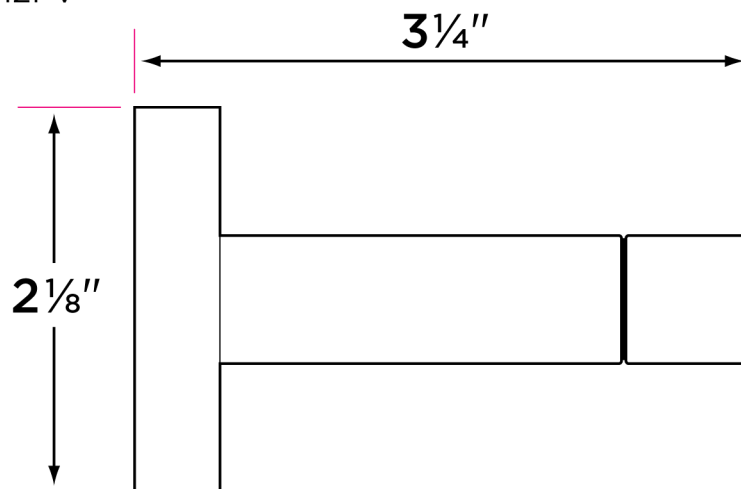

Nylon drywall screws included

Finishes

15 Satin Nickel

26 Polished Chrome

FBL Flat Black

LG-PH2PV

Lugano Towel Bars LG-TB

Materials: zinc posts, brass bar