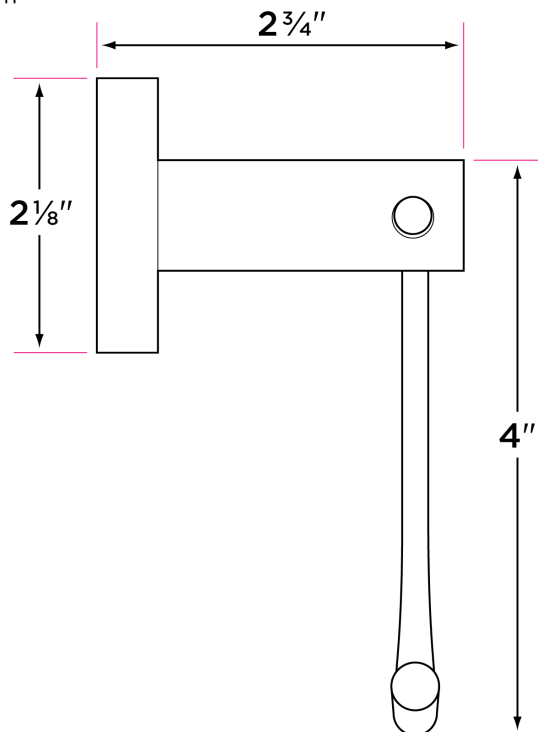

Lugano Bath Series

Post materials: zinc

Towel bar tube material: brass

2 3/4" extension from wall

2 1/4" base

Concealed screw mounting with straight standard head fixing screw

Plated steel mounting brackets with two screws each

*LG-TB30-2 available in 15 Satin Nickel only

Lugano Single Post Paper Holder LG-PH1

Post materials: zinc

2 3/4" extension from wall

2 1/4" base

Concealed screw mounting with straight standard head fixing screw

Plated steel mounting brackets with two screws each

Nylon drywall screws included

Finishes

15 Satin Nickel

26 Polished Chrome

FBL Flat Black

LG-PH1

Lugano Towel Ring LG-TR1

materials: zinc

2 3/4" extension from wall

2 1/4" base

Concealed screw mounting with straight standard head fixing screw

Plated steel mounting brackets with two screws each

Nylon drywall screws included

Finishes