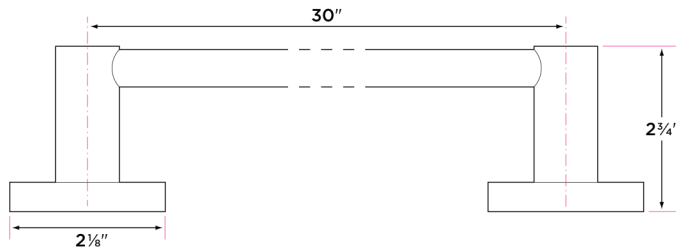

Finishes

15 Satin Nickel

26 Polished Chrome

FBL Flat Black

LG-TB30