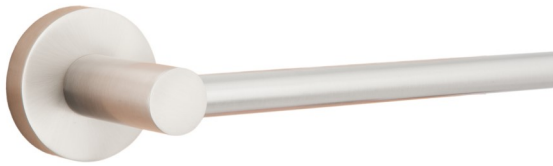

Lugano Bath Series

Post materials: zinc

Towel bar tube material: brass

2 3/4" extension from wall

2 1/4" base

Concealed screw mounting with straight standard head fixing screw

Plated steel mounting brackets with two screws each

*LG-TB30-2 available in 15 Satin Nickel only

Lugano Single Post Paper Holder LG-PH1

Post materials: zinc

2 3/4" extension from wall

2 1/4" base

Concealed screw mounting with straight standard head fixing screw

Nylon drywall screws included

Finishes

15 Satin Nickel

26 Polished Chrome

FBL Flat Black

LG-PH2PV

Lugano Towel Bars LG-TB

Materials: zinc posts, brass bar

2 3/4" extension from wall

2 1/4" base

Concealed screw mounting with straight standard head fixing screw

Plated steel mounting brackets with two screws each

Nylon drywall screws included

Finishes

15 Satin Nickel