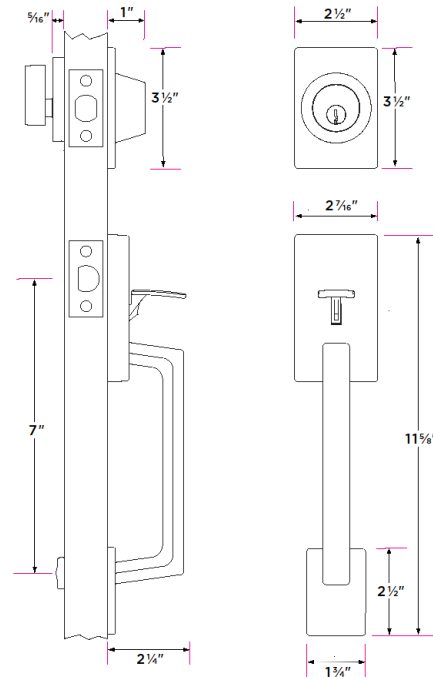

Köln Handleset

DESCRIPTION

PRODUCT CODE

CASE

Köln Handleset with Round Thumb Turn

KN507-R

6

Köln Handleset with Square Thumb Turn

KN507-S

6

Köln Dummy Handleset

KN500

6

Finishes

32D Stainless Steel

15 Satin Nickel

26 Polished Chrome

11P Vintage Bronze

Door Handing

Non-handed

Door Thickness

1 3/8" to 1 3/4"

Expansion pack available for 2 1/4" thick doors

Key Cylinder

5 Pin KW1

5 Pin SC1 option

Strike Plate

2 1/4" x 1 3/4" full-lip radius corner standard

2 1/4" x 1" deadbolt strike

Latch

2 1/4" x 1" radius corner faceplate

Adjustable 2 3/8" and 2 3/4"

1/2" throw bolt

1" deadbolt throw

Cut resistant bolt with hardened steel rolling insert

Door Prep

Crossbore 2 1/8"

Edgebore 1"

Materials

Solid forged brass

All metal parts