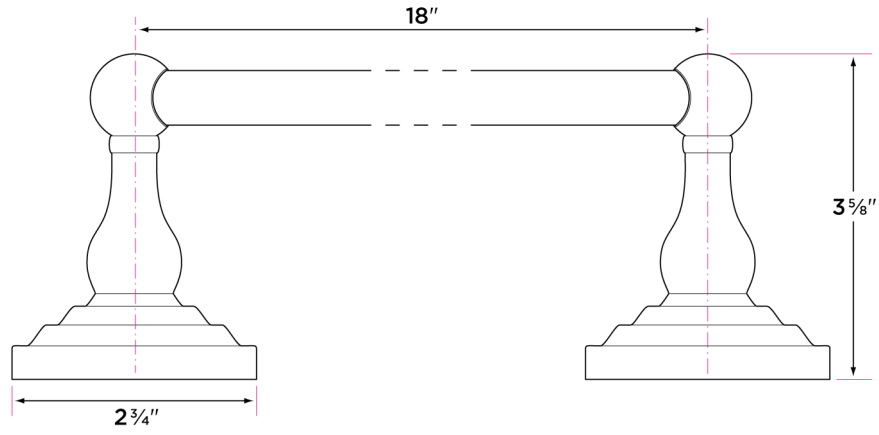

**Boulder Bath Series**

Post materials: zinc

Towel bar tube material: brass

Concealed screw mounting with straight, standard head fixing screw

Plated steel mounting brackets with two screws each

Nylon drywall screws included

BL-PH1

BL-TR1

BL-PH2

BL-RH1

BL-RH2

BL-TB30