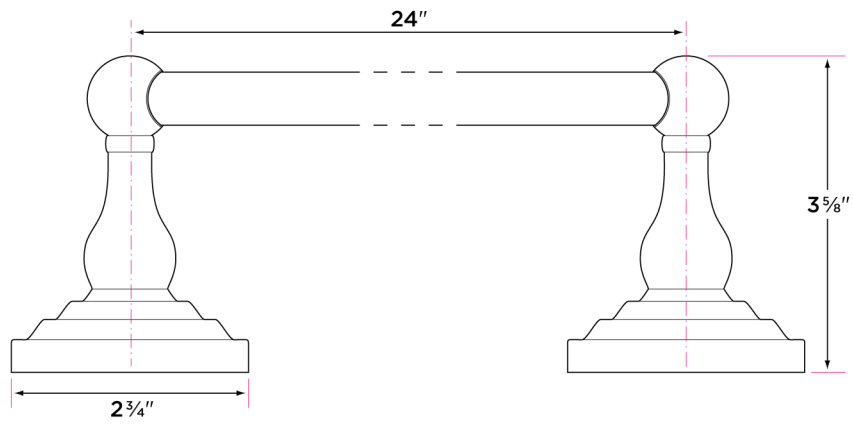

**Boulder Bath Series**

Post materials: zinc

Towel bar tube material: brass

Concealed screw mounting with straight, standard head fixing screw

Plated steel mounting brackets with two screws each

Nylon drywall screws included

**Finishes**

- 15 Satin Nickel
- 26 Polished Chrome
- 11P Vintage Bronze
- 15A Antique Nickel
- FBL Flat Black

| DESCRIPTION                     | PRODUCT CODE | CASE |
|---------------------------------|--------------|------|
| <b>18" Towel Bar</b>            | BL-TB18      | 20   |
| <b>24" Towel Bar</b>            | BL-TB24      | 20   |
| <b>30" Towel Bar</b>            | BL-TB30      | 20   |
| <b>Towel Ring</b>               | BL-TR1       | 30   |
| <b>Single Post Paper Holder</b> | BL-PH1       | 30   |
| <b>Two Post Paper Holder</b>    | BL-PH2       | 30   |
| <b>Robe Hook</b>                | BL-RH1       | 30   |
| <b>J Robe Hook</b>              | BL-RH2       | 30   |

BL-PH1

BL-TR1

BL-PH2

BL-RH1

BL-RH2

BL-TB30