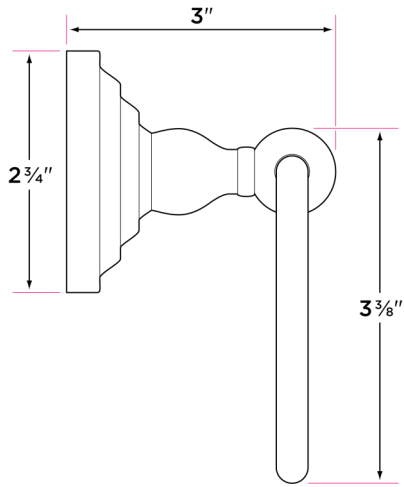

**Boulder Bath Series**

Post materials: zinc

Towel bar tube material: brass

Concealed screw mounting with straight, standard head fixing screw

Plated steel mounting brackets with two screws each

Nylon drywall screws included

**Finishes**

- 15 Satin Nickel
- 26 Polished Chrome
- 11P Vintage Bronze
- 15A Antique Nickel
- FBL Flat Black

| DESCRIPTION                     | PRODUCT CODE | CASE |
|---------------------------------|--------------|------|
| <b>18" Towel Bar</b>            | BL-TB18      | 20   |
| <b>24" Towel Bar</b>            | BL-TB24      | 20   |
| <b>30" Towel Bar</b>            | BL-TB30      | 20   |
| <b>Towel Ring</b>               | BL-TR1       | 30   |
| <b>Single Post Paper Holder</b> | BL-PH1       | 30   |
| <b>Two Post Paper Holder</b>    | BL-PH2       | 30   |
| <b>Robe Hook</b>                | BL-RH1       | 30   |
| <b>J Robe Hook</b>              | BL-RH2       | 30   |

BL-PH1

BL-TR1

BL-PH2

BL-RH1

BL-RH2

BL-TB30