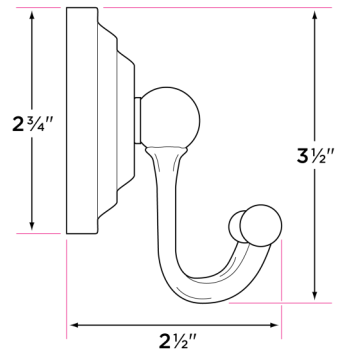

**Boulder Bath Series**

Post materials: zinc

Towel bar tube material: brass

Concealed screw mounting with straight, standard head fixing screw

Plated steel mounting brackets with two screws each

Nylon drywall screws included

**Finishes**

- 15 Satin Nickel
- 26 Polished Chrome
- 11P Vintage Bronze
- 15A Antique Nickel
- FBL Flat Black

| DESCRIPTION                     | PRODUCT CODE | CASE |
|---------------------------------|--------------|------|
| <b>18" Towel Bar</b>            | BL-TB18      | 20   |
| <b>24" Towel Bar</b>            | BL-TB24      | 20   |
| <b>30" Towel Bar</b>            | BL-TB30      | 20   |
| <b>Towel Ring</b>               | BL-TR1       | 30   |
| <b>Single Post Paper Holder</b> | BL-PH1       | 30   |
| <b>Two Post Paper Holder</b>    | BL-PH2       | 30   |
| <b>Robe Hook</b>                | BL-RH1       | 30   |
| <b>J Robe Hook</b>              | BL-RH2       | 30   |

BL-PH1

BL-TR1

BL-PH2

BL-RH1

BL-RH2

BL-TB30