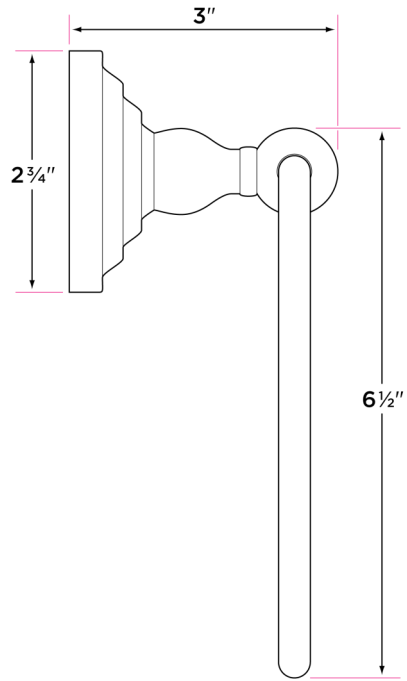

**Boulder Bath Series**

Post materials: zinc

Towel bar tube material: brass

Concealed screw mounting with straight, standard head fixing screw

Plated steel mounting brackets with two screws each

Nylon drywall screws included

**Finishes**

- 15 Satin Nickel
- 26 Polished Chrome
- 11P Vintage Bronze
- 15A Antique Nickel
- FBL Flat Black

| DESCRIPTION                     | PRODUCT CODE | CASE |
|---------------------------------|--------------|------|
| <b>18" Towel Bar</b>            | BL-TB18      | 20   |
| <b>24" Towel Bar</b>            | BL-TB24      | 20   |
| <b>30" Towel Bar</b>            | BL-TB30      | 20   |
| <b>Towel Ring</b>               | BL-TR1       | 30   |
| <b>Single Post Paper Holder</b> | BL-PH1       | 30   |
| <b>Two Post Paper Holder</b>    | BL-PH2       | 30   |
| <b>Robe Hook</b>                | BL-RH1       | 30   |
| <b>J Robe Hook</b>              | BL-RH2       | 30   |

BL-PH1

BL-TR1

BL-PH2

BL-RH1

BL-RH2

BL-TB30