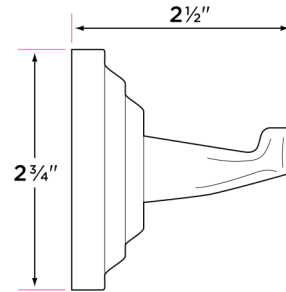

**Boulder Bath Series**

Post materials: zinc

Towel bar tube material: brass

Concealed screw mounting with straight, standard head fixing screw

Plated steel mounting brackets with two screws each

Nylon drywall screws included

**Finishes**

- 15 Satin Nickel
- 26 Polished Chrome
- 11P Vintage Bronze
- 15A Antique Nickel
- FBL Flat Black

| DESCRIPTION                     | PRODUCT CODE | CASE |
|---------------------------------|--------------|------|
| <b>18" Towel Bar</b>            | BL-TB18      | 20   |
| <b>24" Towel Bar</b>            | BL-TB24      | 20   |
| <b>30" Towel Bar</b>            | BL-TB30      | 20   |
| <b>Towel Ring</b>               | BL-TR1       | 30   |
| <b>Single Post Paper Holder</b> | BL-PH1       | 30   |
| <b>Two Post Paper Holder</b>    | BL-PH2       | 30   |
| <b>Robe Hook</b>                | BL-RH1       | 30   |
| <b>J Robe Hook</b>              | BL-RH2       | 30   |

BL-PH1

BL-TR1

BL-PH2

BL-RH1

BL-RH2

BL-TB30