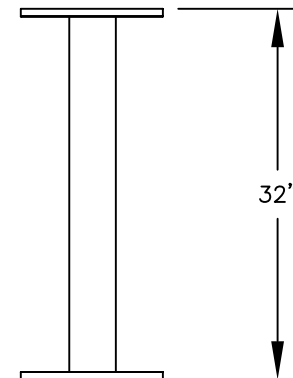

PEDESTAL TOP BOLT PATTERN

PEDESTAL BASE BOLT PATTERN

PEDESTAL SIDE VIEW

MAIL CHEST DISPLAYED WITH OPTIONAL BOLT MOUNTED PEDESTAL. IN-GROUND MOUNTED PEDESTAL AVAILABLE AS AN OPTION.

MODEL #4350
MAIL CHEST

FRONT AND REAR ACCESS