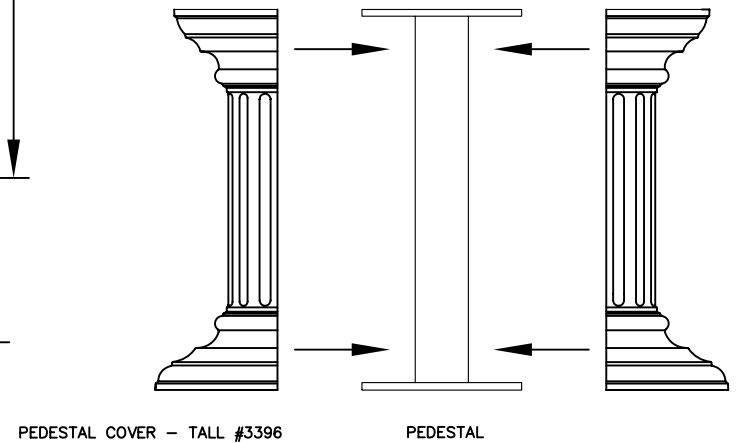

3396
REGENCY DECORATIVE PEDESTAL
COVER - TALL

TYPICAL ASSEMBLY:
(See Installation Instructions for more detail)

MODEL #3396
REGENCY DECORATIVE
PEDESTAL COVER - TALL
(OPTION FOR PEDESTAL FOR
CBU #3308 AND CBU #3312)