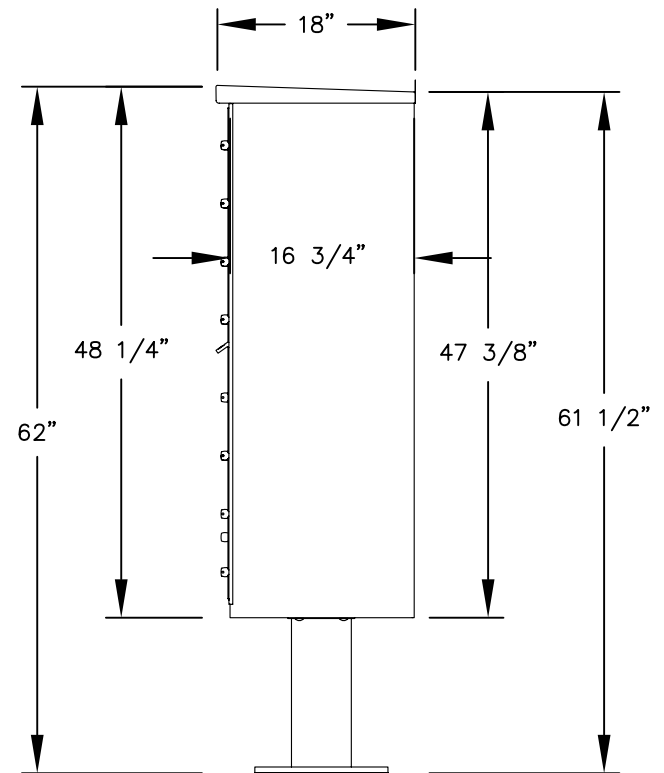

PEDESTAL BASE  
BOLT PATTERN

3316  
TYPE III CBU

MODEL #3316  
CLUSTER BOX UNIT  
(F SERIES)

AVAILABLE COLORS:  
SANDSTONE, BRONZE, GREEN, BLACK, WHITE  
OR GRAY (FOR REPLACEMENT UNITS)

DRAWN: 10/10

***Established in 1936, Salsbury Industries is the industry leader in manufacturing and distributing quality mailboxes.***