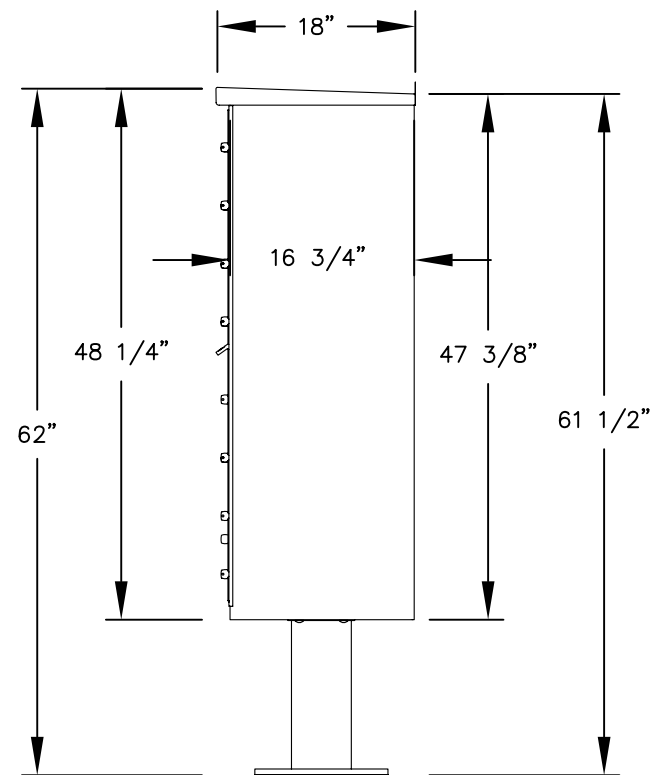

PEDESTAL BASE  
BOLT PATTERN

3313  
TYPE IV CBU

(INCLUDES PEDESTAL)

MODEL #3313  
CLUSTER BOX UNIT  
(F SERIES)

AVAILABLE COLORS:  
SANDSTONE, BRONZE, GREEN, BLACK, WHITE  
OR GRAY (FOR REPLACEMENT UNITS)