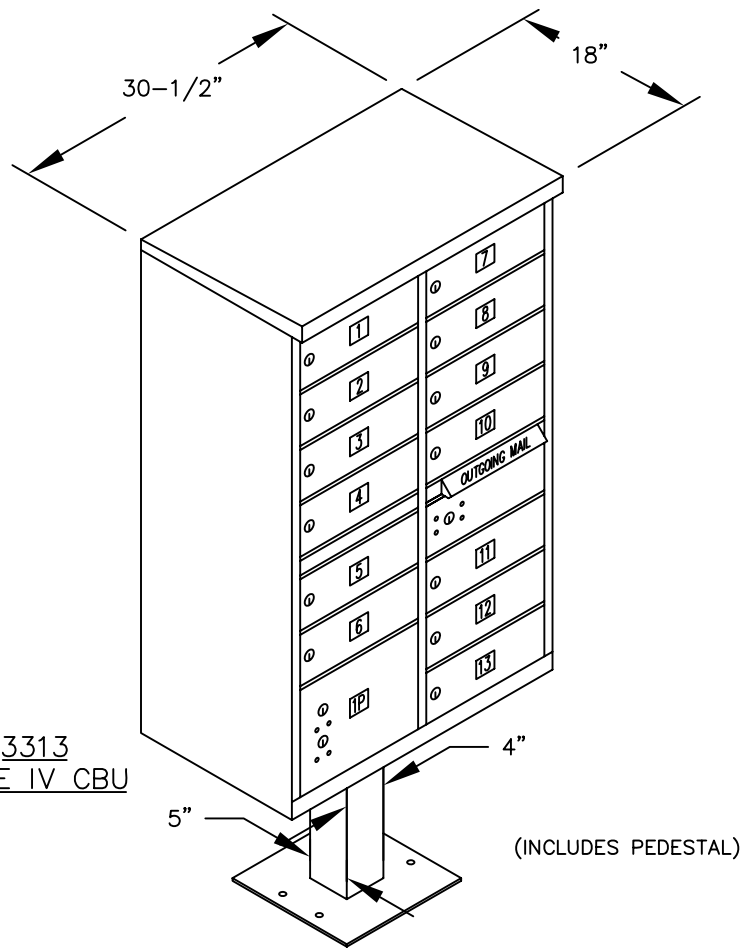

PEDESTAL BASE  
BOLT PATTERN

3313  
TYPE IV CBU

(INCLUDES PEDESTAL)

MODEL #3313  
CLUSTER BOX UNIT  
(F SERIES)

AVAILABLE COLORS:  
SANDSTONE, BRONZE, GREEN, BLACK, WHITE  
OR GRAY (FOR REPLACEMENT UNITS)