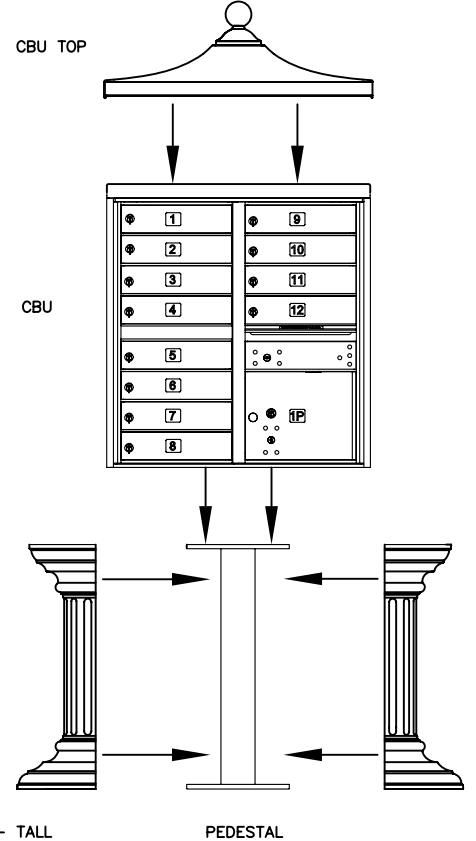

- 3312R INCLUDES:**
- (1) CBU
 - (1) PEDESTAL
 - (1) CBU TOP
 - (1) PEDESTAL COVER - TALL

TYPICAL ASSEMBLY:
(See Installation Instructions for more detail)

MODEL #3312R
REGENCY DECORATIVE
CLUSTER BOX UNIT