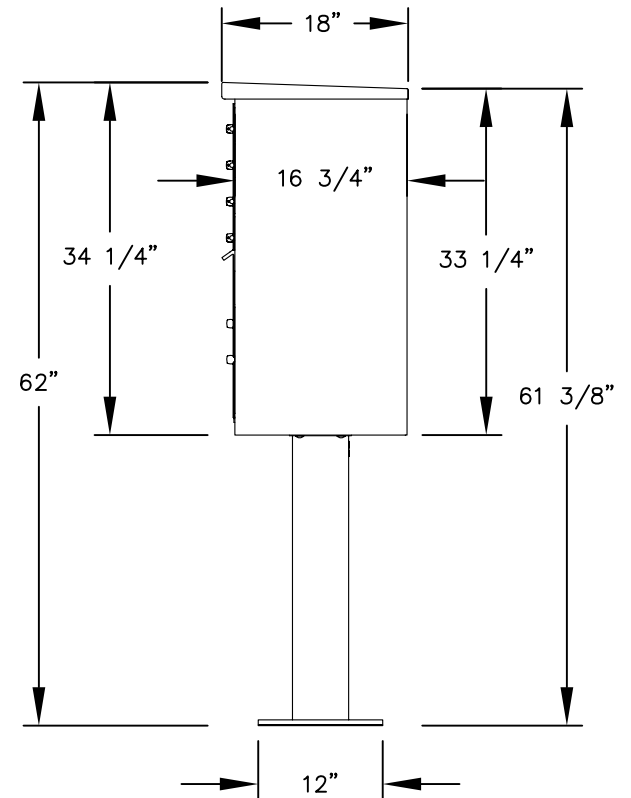

PEDESTAL BASE
BOLT PATTERN

MODEL #3312
CLUSTER BOX UNIT
(F SERIES)

AVAILABLE COLORS:
SANDSTONE, BRONZE, GREEN, BLACK, WHITE
OR GRAY (FOR REPLACEMENT UNITS)

DRAWN: 10/10

Established in 1936, Salsbury Industries is the industry leader in manufacturing and distributing quality mailboxes.