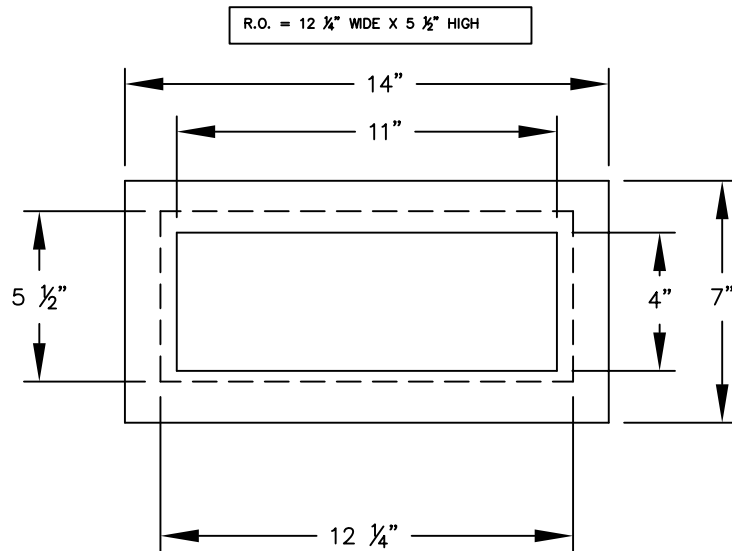

FRONT VIEW

SIDE VIEW

2255 - MAIL DROP

MODEL #2255  
MAIL DROP

***Established in 1936, Salsbury Industries is the industry leader in manufacturing and distributing quality mailboxes.***

1010 E. 62ND STREET  
LOS ANGELES, CA 90001  
PHONE: (800) 624-5269  
FAX: (800) 624-5299  
email: [engineering@mailboxes.com](mailto:engineering@mailboxes.com)