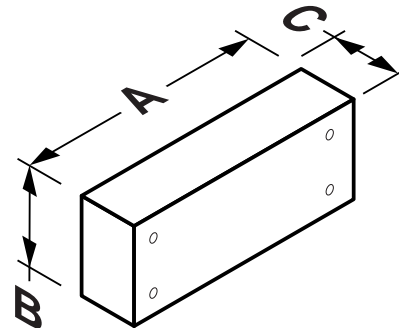

COMMODORE SERIES BATHROOM STORAGE CABINETS AND LIGHT FIXTURES

FEATURES

- Surface-mounted installation
- Easy to clean, heavy gauge steel construction
- Slide-by mirrored door cabinet
- Stainless steel frame trim
- Includes mounting hardware

TYPICAL SPECIFICATION

Bathroom storage cabinet shall be Broan Commadore Series Model V24, (V30), (V36), (V48).

Surface-mounted cabinet shall be of heavy gauge steel construction, finished in baked-on powder coat paint after forming.

Unit shall have two float glass mirrored doors; matching door pulls included.

MIRROR DOOR STORAGE CABINETS

MODEL NO.	OVERALL SIZE		
	A	B	C
V24	24 $\frac{1}{4}$	8 $\frac{3}{4}$	4 $\frac{1}{4}$
V30	30 $\frac{1}{4}$	8 $\frac{3}{4}$	4 $\frac{1}{4}$
V36	36 $\frac{1}{4}$	8 $\frac{3}{4}$	4 $\frac{1}{4}$
V48	48 $\frac{1}{4}$	8 $\frac{3}{4}$	4 $\frac{1}{4}$