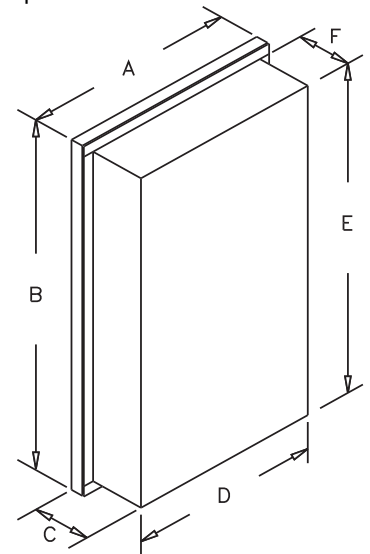

TRADITIONAL

MODEL NO	OVERALL SIZE			WALL OPENING			FRAME FINISH	# OF SHELVES
	A	B	C	D	E	F		
62BK244TBK	16½	26½	5¼	14¼	24	4	Black	3
62BK244TCY	16½	26½	5¼	14¼	24	4	Cherry	3
62BK244TGK	16½	26½	5¼	14¼	24	4	Oak	3
62BK244TMP	16½	26½	5¼	14¼	24	4	Maple	3