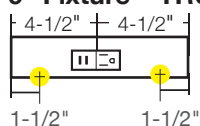

### OPTIONAL INSTALLATION COMPONENTS

PART NUMBER	DIMENSIONS	DESCRIPTION
TR-SQ-JB-P-Finish	3" x 3" x 2-1/8"	Square junction box. Available in Black (BK), Bronze (BZ), Satin Nickel (SN), and White (WT).
TR-BLANK-P-Finish	Varies by order.	TR Series blank filler. Order per linear foot. Available in Black (BK), Bronze (BZ), Satin Nickel (SN), and White (WT).

**30" Fixture – TRU30-2ColorD-P-Finish**

**24" Fixture – TRU24-2ColorD-P-Finish**

**18" Fixture – TRU18-2ColorD-P-Finish**

**12" Fixture – TRU12-1ColorD-P-Finish**

**9" Fixture – TRU9-1ColorD-P-Finish**

**LEGEND**

-  = Knock-out (all knock-outs are located on the back side of fixture and are 1-1/2" from the end)
-  = 20 amp standard duplex receptacle available in Black (B), Grey (G), or White (W)
-  = USB/receptacle combo 15 amp standard receptacle available in Black (B), Grey (G), or White (W)