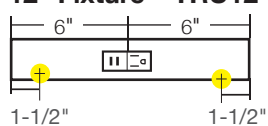

### OPTIONAL INSTALLATION COMPONENTS

PART NUMBER	DIMENSIONS	DESCRIPTION
TR-SQ-JB-P-Finish	3" x 3" x 2-1/8"	Square junction box. Available in Black (BK), Bronze (BZ), Satin Nickel (SN), and White (WT).
TR-BLANK-P-Finish	Varies by order.	TR Series blank filler. Order per linear foot. Available in Black (BK), Bronze (BZ), Satin Nickel (SN), and White (WT).

**30" Fixture – TRU30-2ColorD-P-Finish**

**24" Fixture – TRU24-2ColorD-P-Finish**

**18" Fixture – TRU18-2ColorD-P-Finish**

**12" Fixture – TRU12-1ColorD-P-Finish**

**9" Fixture – TRU9-1ColorD-P-Finish**

**LEGEND**

-  = Knock-out (all knock-outs are located on the back side of fixture and are 1-1/2" from the end)
-  = 20 amp standard duplex receptacle available in Black (B), Grey (G), or White (W)
-  = USB/receptacle combo 15 amp standard receptacle available in Black (B), Grey (G), or White (W)