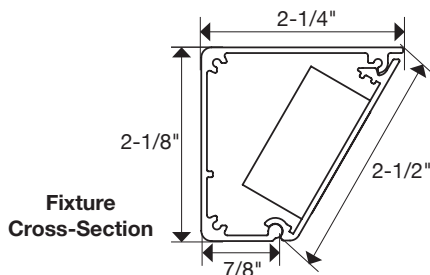

# USB Included TR-USB Series

USB Device, Tamper-Resistant Duplex Receptacle Angle Power Strip

18 in. fixture shown in Satin Nickel with Grey receptacles  
TRU18-2GD-P-SN

## USB INCLUDED ANGLE POWER STRIP

PART NUMBER	DESCRIPTION	LENGTH	# OF COMBO/USB RECEPTACLES	# OF DUPLEX RECEPTACLES	RECEPTACLE COLOR	FINISH OPTION
TRU9-1ColorD-P-Finish	9" TR Series Angle Power Strip with 1 Duplex Receptacle.	9"	1		B, G, W	BK, BZ, SN, WT
TRU12-1ColorD-P-Finish	12" TR Series Angle Power Strip with 1 Duplex Receptacle.	12"	1		B, G, W	BK, BZ, SN, WT
TRU18-2ColorD-P-Finish	18" TR Series Angle Power Strip with 2 Duplex Receptacles.	18"	1	1	B, G, W	BK, BZ, SN, WT
TRU24-2ColorD-P-Finish	24" TR Series Angle Power Strip with 2 Duplex Receptacles.	24"	1	1	B, G, W	BK, BZ, SN, WT
TRU30-2ColorD-P-Finish	30" TR Series Angle Power Strip with 2 Duplex Receptacles.	30"	1	1	B, G, W	BK, BZ, SN, WT
TRU36-2ColorD-P-Finish	36" TR Series Angle Power Strip with 2 Duplex Receptacles.	36"	1	1	B, G, W	BK, BZ, SN, WT
TRU42-3ColorD-P-Finish	42" TR Series Angle Power Strip with 3 Duplex Receptacles.	42"	1	2	B, G, W	BK, BZ, SN, WT
TRU48-3ColorD-P-Finish	48" TR Series Angle Power Strip with 3 Duplex Receptacles.	48"	1	2	B, G, W	BK, BZ, SN, WT
TRU60-4ColorD-P-Finish	60" TR Series Angle Power Strip with 4 Duplex Receptacles.	60"	1	3	B, G, W	BK, BZ, SN, WT
TRU72-4ColorD-P-Finish	72" TR Series Angle Power Strip with 4 Duplex Receptacles.	72"	1	3	B, G, W	BK, BZ, SN, WT

**USB device is always positioned on the left side**

Blue indicates customer choice. Color indicates receptacle color. Finish indicates fixture finish color.

-  = Knock-out (all knock-outs are located on the back side of fixture and are 1-1/2" from the end)
-  = 20 amp standard duplex receptacle available in Black (B), Grey (G), or White (W)
-  = USB/receptacle combo 15 amp standard receptacle available in Black (B), Grey (G), or White (W)