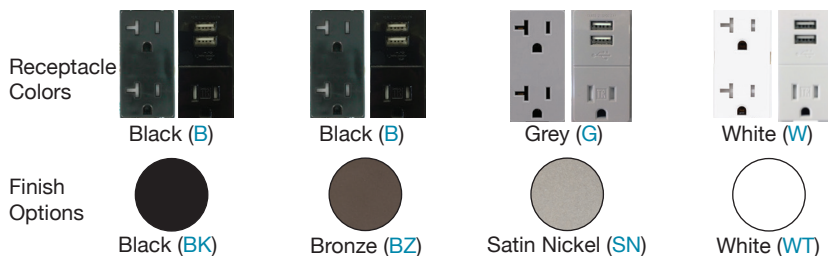

USB device is always positioned on the left side

Blue indicates customer choice. Color indicates receptacle color. Finish indicates fixture finish color.

FEATURES

- Low profile – 2-1/8"
- 120 volt fixture
- 20 amp tamper-resistant duplex receptacles
15 amp tamper-resistant combo/USB receptacles
- 5-year limited warranty
- Available in standard fixtures only
- Designed for indoor application
- Simple to install with wood screws and wall anchors (included with fixture)

APPLICATIONS

- Kitchens
- Bathrooms
- Offices and computer labs
- Islands
- Shops and garages

RECEPTACLE COLOR & FINISH OPTIONS

OPTIONAL INSTALLATION COMPONENTS

PART NUMBER	DIMENSIONS	DESCRIPTION
TR-SQ-JB-P-Finish	3" x 3" x 2-1/8"	Square junction box. Available in Black (BK), Bronze (BZ), Satin Nickel (SN), and White (WT).
TR-BLANK-P-Finish	Varies by order.	TR Series blank filler. Order per linear foot. Available in Black (BK), Bronze (BZ), Satin Nickel (SN), and White (WT).