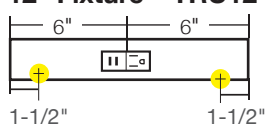

### OPTIONAL INSTALLATION COMPONENTS

PART NUMBER	DIMENSIONS	DESCRIPTION
TR-SQ-JB-P-Finish	3" x 3" x 2-1/8"	Square junction box. Available in Black (BK), Bronze (BZ), Satin Nickel (SN), and White (WT).
TR-BLANK-P-Finish	Varies by order.	TR Series blank filler. Order per linear foot. Available in Black (BK), Bronze (BZ), Satin Nickel (SN), and White (WT).

**30" Fixture – TRU30-2ColorD-P-Finish**

**24" Fixture – TRU24-2ColorD-P-Finish**

**18" Fixture – TRU18-2ColorD-P-Finish**

**12" Fixture – TRU12-1ColorD-P-Finish**

**9" Fixture – TRU9-1ColorD-P-Finish**

**LEGEND**

 = Knock-out (all knock-outs are located on the back side of fixture and are 1-1/2" from the end)

 = 20 amp standard duplex receptacle available in Black (B), Grey (G), or White (W)

 = USB/receptacle combo 15 amp standard receptacle available in Black (B), Grey (G), or White (W)