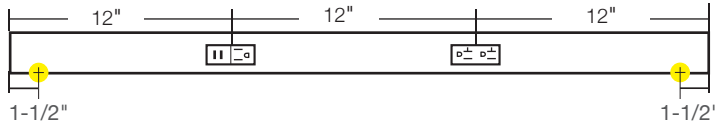

### OPTIONAL INSTALLATION COMPONENTS

PART NUMBER	DIMENSIONS	DESCRIPTION
TR-SQ-JB-P-Finish	3" x 3" x 2-1/8"	Square junction box. Available in Black (BK), Bronze (BZ), Satin Nickel (SN), and White (WT).
TR-BLANK-P-Finish	Varies by order.	TR Series blank filler. Order per linear foot. Available in Black (BK), Bronze (BZ), Satin Nickel (SN), and White (WT).

**72" Fixture – TRU72-4ColorD-P-Finish**

**60" Fixture – TRU60-4ColorD-P-Finish**

**48" Fixture – TRU48-3ColorD-P-Finish**

**42" Fixture – TRU42-3ColorD-P-Finish**

**36" Fixture – TRU36-2ColorD-P-Finish**