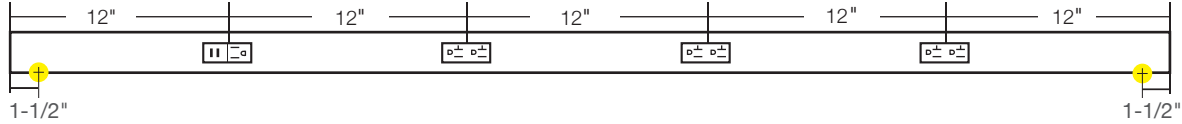

60" Fixture – TRU60-4ColorD-P-Finish