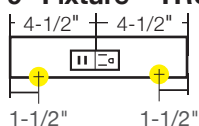

### OPTIONAL INSTALLATION COMPONENTS

PART NUMBER	DIMENSIONS	DESCRIPTION
TR-SQ-JB-P-Finish	3" x 3" x 2-1/8"	Square junction box. Available in Black (BK), Bronze (BZ), Satin Nickel (SN), and White (WT).
TR-BLANK-P-Finish	Varies by order.	TR Series blank filler. Order per linear foot. Available in Black (BK), Bronze (BZ), Satin Nickel (SN), and White (WT).

**30" Fixture – TRU30-2ColorD-P-Finish**

**24" Fixture – TRU24-2ColorD-P-Finish**

**18" Fixture – TRU18-2ColorD-P-Finish**

**12" Fixture – TRU12-1ColorD-P-Finish**

**9" Fixture – TRU9-1ColorD-P-Finish**

**LEGEND**

 = Knock-out (all knock-outs are located on the back side of fixture and are 1-1/2" from the end)

 = 20 amp standard duplex receptacle available in Black (B), Grey (G), or White (W)

 = USB/receptacle combo 15 amp standard receptacle available in Black (B), Grey (G), or White (W)