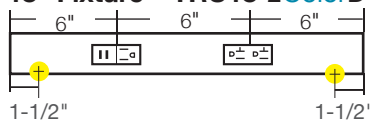

18" Fixture – TRU18-2ColorD-P-Finish