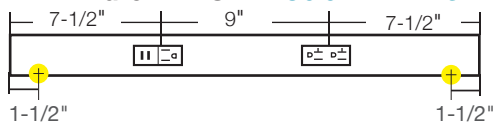

24" Fixture – TRU24-2ColorD-P-Finish