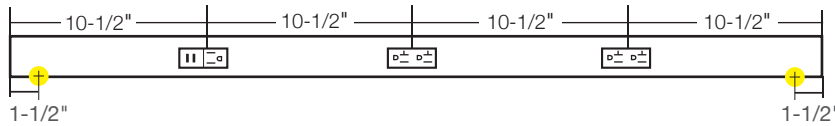

### OPTIONAL INSTALLATION COMPONENTS

PART NUMBER	DIMENSIONS	DESCRIPTION
TR-SQ-JB-P-Finish	3" x 3" x 2-1/8"	Square junction box. Available in Black (BK), Bronze (BZ), Satin Nickel (SN), and White (WT).
TR-BLANK-P-Finish	Varies by order.	TR Series blank filler. Order per linear foot. Available in Black (BK), Bronze (BZ), Satin Nickel (SN), and White (WT).

**72" Fixture – TRU72-4ColorD-P-Finish**

**60" Fixture – TRU60-4ColorD-P-Finish**

**48" Fixture – TRU48-3ColorD-P-Finish**

**42" Fixture – TRU42-3ColorD-P-Finish**

**36" Fixture – TRU36-2ColorD-P-Finish**