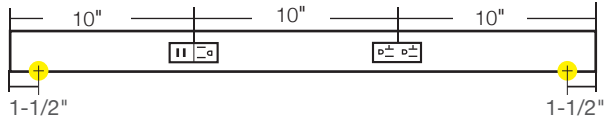

30" Fixture – TRU30-2ColorD-P-Finish