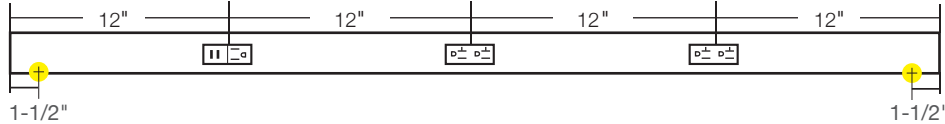

48" Fixture – TRU48-3ColorD-P-Finish