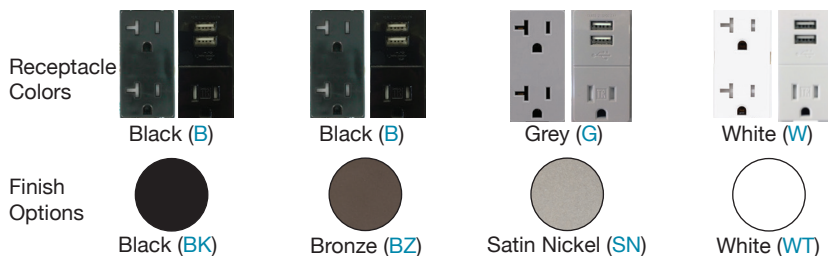

USB device is always positioned on the left side

Blue indicates customer choice. Color indicates receptacle color. Finish indicates fixture finish color.

FEATURES

- Low profile – 2-1/8"
- 120 volt fixture
- 20 amp tamper-resistant duplex receptacles
15 amp tamper-resistant combo/USB receptacles
- 5-year limited warranty
- Available in standard fixtures only
- Designed for indoor application
- Simple to install with wood screws and wall anchors (included with fixture)

APPLICATIONS

- Kitchens
- Bathrooms
- Offices and computer labs
- Islands
- Shops and garages

RECEPTACLE COLOR & FINISH OPTIONS

OPTIONAL INSTALLATION COMPONENTS

PART NUMBER	DIMENSIONS	DESCRIPTION
TR-SQ-JB-P-Finish	3" x 3" x 2-1/8"	Square junction box. Available in Black (BK), Bronze (BZ), Satin Nickel (SN), and White (WT).
TR-BLANK-P-Finish	Varies by order.	TR Series blank filler. Order per linear foot. Available in Black (BK), Bronze (BZ), Satin Nickel (SN), and White (WT).

 = 20 amp standard duplex receptacle available in Black (B), Grey (G), or White (W)

 = USB/receptacle combo 15 amp standard receptacle available in Black (B), Grey (G), or White (W)