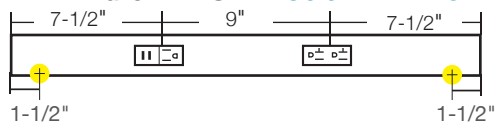

APPLICATIONS

- Kitchens
- Bathrooms
- Offices and computer labs
- Islands
- Shops and garages

RECEPTACLE COLOR & FINISH OPTIONS

OPTIONAL INSTALLATION COMPONENTS

PART NUMBER	DIMENSIONS	DESCRIPTION
TR-SQ-JB-P-Finish	3" x 3" x 2-1/8"	Square junction box. Available in Black (BK), Bronze (BZ), Satin Nickel (SN), and White (WT).
TR-BLANK-P-Finish	Varies by order.	TR Series blank filler. Order per linear foot. Available in Black (BK), Bronze (BZ), Satin Nickel (SN), and White (WT).

72" Fixture – TRU72-4ColorD-P-Finish

60" Fixture – TRU60-4ColorD-P-Finish

48" Fixture – TRU48-3ColorD-P-Finish

42" Fixture – TRU42-3ColorD-P-Finish

36" Fixture – TRU36-2ColorD-P-Finish

30" Fixture – TRU30-2ColorD-P-Finish

24" Fixture – TRU24-2ColorD-P-Finish

18" Fixture – TRU18-2ColorD-P-Finish

12" Fixture – TRU12-1ColorD-P-Finish

9" Fixture – TRU9-1ColorD-P-Finish

LEGEND

 = Knock-out (all knock-outs are located on the back side of fixture and are 1-1/2" from the end)