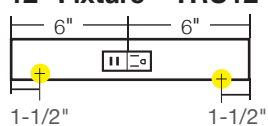

APPLICATIONS

- Kitchens
- Bathrooms
- Offices and computer labs
- Islands
- Shops and garages

RECEPTACLE COLOR & FINISH OPTIONS

OPTIONAL INSTALLATION COMPONENTS

PART NUMBER	DIMENSIONS	DESCRIPTION
TR-SQ-JB-P-Finish	3" x 3" x 2-1/8"	Square junction box. Available in Black (BK), Bronze (BZ), Satin Nickel (SN), and White (WT).
TR-BLANK-P-Finish	Varies by order.	TR Series blank filler. Order per linear foot. Available in Black (BK), Bronze (BZ), Satin Nickel (SN), and White (WT).

72" Fixture – TRU72-4ColorD-P-Finish

60" Fixture – TRU60-4ColorD-P-Finish

48" Fixture – TRU48-3ColorD-P-Finish

42" Fixture – TRU42-3ColorD-P-Finish

36" Fixture – TRU36-2ColorD-P-Finish

30" Fixture – TRU30-2ColorD-P-Finish

24" Fixture – TRU24-2ColorD-P-Finish

18" Fixture – TRU18-2ColorD-P-Finish

12" Fixture – TRU12-1ColorD-P-Finish

9" Fixture – TRU9-1ColorD-P-Finish

LEGEND

 = Knock-out (all knock-outs are located on the back side of fixture and are 1-1/2" from the end)