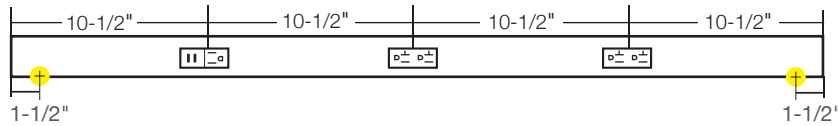

APPLICATIONS

- Kitchens
- Bathrooms
- Offices and computer labs
- Islands
- Shops and garages

RECEPTACLE COLOR & FINISH OPTIONS

OPTIONAL INSTALLATION COMPONENTS

PART NUMBER	DIMENSIONS	DESCRIPTION
TR-SQ-JB-P-Finish	3" x 3" x 2-1/8"	Square junction box. Available in Black (BK), Bronze (BZ), Satin Nickel (SN), and White (WT).
TR-BLANK-P-Finish	Varies by order.	TR Series blank filler. Order per linear foot. Available in Black (BK), Bronze (BZ), Satin Nickel (SN), and White (WT).

72" Fixture – TRU72-4ColorD-P-Finish

60" Fixture – TRU60-4ColorD-P-Finish

48" Fixture – TRU48-3ColorD-P-Finish

42" Fixture – TRU42-3ColorD-P-Finish

36" Fixture – TRU36-2ColorD-P-Finish

30" Fixture – TRU30-2ColorD-P-Finish

24" Fixture – TRU24-2ColorD-P-Finish

18" Fixture – TRU18-2ColorD-P-Finish

12" Fixture – TRU12-1ColorD-P-Finish

9" Fixture – TRU9-1ColorD-P-Finish

LEGEND

 = Knock-out (all knock-outs are located on the back side of fixture and are 1-1/2" from the end)