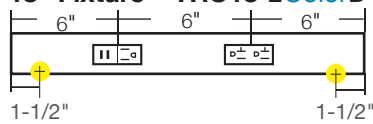

72" Fixture – TRU72-4ColorD-P-Finish

60" Fixture – TRU60-4ColorD-P-Finish

48" Fixture – TRU48-3ColorD-P-Finish

42" Fixture – TRU42-3ColorD-P-Finish

36" Fixture – TRU36-2ColorD-P-Finish

30" Fixture – TRU30-2ColorD-P-Finish

24" Fixture – TRU24-2ColorD-P-Finish

18" Fixture – TRU18-2ColorD-P-Finish

12" Fixture – TRU12-1ColorD-P-Finish

9" Fixture – TRU9-1ColorD-P-Finish

LEGEND

 = Knock-out (all knock-outs are located on the back side of fixture and are 1-1/2" from the end)