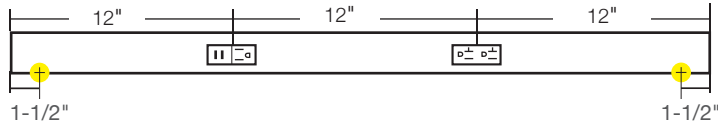

APPLICATIONS

- Kitchens
- Bathrooms
- Offices and computer labs
- Islands
- Shops and garages

RECEPTACLE COLOR & FINISH OPTIONS

OPTIONAL INSTALLATION COMPONENTS

PART NUMBER	DIMENSIONS	DESCRIPTION
TR-SQ-JB-P-Finish	3" x 3" x 2-1/8"	Square junction box. Available in Black (BK), Bronze (BZ), Satin Nickel (SN), and White (WT).
TR-BLANK-P-Finish	Varies by order.	TR Series blank filler. Order per linear foot. Available in Black (BK), Bronze (BZ), Satin Nickel (SN), and White (WT).

72" Fixture – TRU72-4ColorD-P-Finish

60" Fixture – TRU60-4ColorD-P-Finish

48" Fixture – TRU48-3ColorD-P-Finish

42" Fixture – TRU42-3ColorD-P-Finish

36" Fixture – TRU36-2ColorD-P-Finish

30" Fixture – TRU30-2ColorD-P-Finish

24" Fixture – TRU24-2ColorD-P-Finish

18" Fixture – TRU18-2ColorD-P-Finish

12" Fixture – TRU12-1ColorD-P-Finish

9" Fixture – TRU9-1ColorD-P-Finish

LEGEND

 = Knock-out (all knock-outs are located on the back side of fixture and are 1-1/2" from the end)