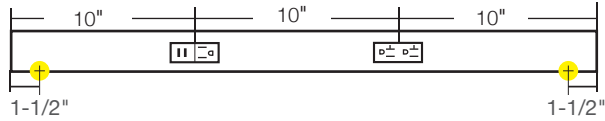

72" Fixture – TRU72-4ColorD-P-Finish

60" Fixture – TRU60-4ColorD-P-Finish

48" Fixture – TRU48-3ColorD-P-Finish

42" Fixture – TRU42-3ColorD-P-Finish

36" Fixture – TRU36-2ColorD-P-Finish

30" Fixture – TRU30-2ColorD-P-Finish

24" Fixture – TRU24-2ColorD-P-Finish

18" Fixture – TRU18-2ColorD-P-Finish

12" Fixture – TRU12-1ColorD-P-Finish

9" Fixture – TRU9-1ColorD-P-Finish

LEGEND

 = Knock-out (all knock-outs are located on the back side of fixture and are 1-1/2" from the end)