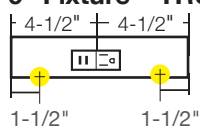

24" Fixture – TRU24-2ColorD-P-Finish

18" Fixture – TRU18-2ColorD-P-Finish

12" Fixture – TRU12-1ColorD-P-Finish

9" Fixture – TRU9-1ColorD-P-Finish

LEGEND

 = Knock-out (all knock-outs are located on the back side of fixture and are 1-1/2" from the end)

 = 20 amp standard duplex receptacle available in Black (B), Grey (G), or White (W)

 = USB/receptacle combo 15 amp standard receptacle available in Black (B), Grey (G), or White (W)