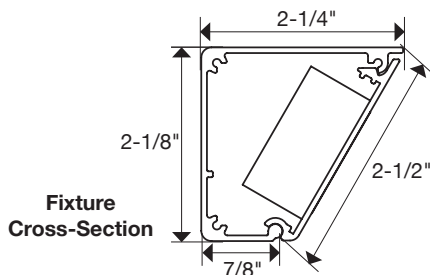

USB Included TR-USB Series

USB Device, Tamper-Resistant Duplex Receptacle Angle Power Strip

18 in. fixture shown in Satin Nickel with Grey receptacles
TRU18-2GD-P-SN

USB INCLUDED ANGLE POWER STRIP

PART NUMBER	DESCRIPTION	LENGTH	# OF COMBO/USB RECEPTACLES	# OF DUPLEX RECEPTACLES	RECEPTACLE COLOR	FINISH OPTION
TRU9-1ColorD-P-Finish	9" TR Series Angle Power Strip with 1 Duplex Receptacle.	9"	1		B, G, W	BK, BZ, SN, WT
TRU12-1ColorD-P-Finish	12" TR Series Angle Power Strip with 1 Duplex Receptacle.	12"	1		B, G, W	BK, BZ, SN, WT
TRU18-2ColorD-P-Finish	18" TR Series Angle Power Strip with 2 Duplex Receptacles.	18"	1	1	B, G, W	BK, BZ, SN, WT
TRU24-2ColorD-P-Finish	24" TR Series Angle Power Strip with 2 Duplex Receptacles.	24"	1	1	B, G, W	BK, BZ, SN, WT
TRU30-2ColorD-P-Finish	30" TR Series Angle Power Strip with 2 Duplex Receptacles.	30"	1	1	B, G, W	BK, BZ, SN, WT
TRU36-2ColorD-P-Finish	36" TR Series Angle Power Strip with 2 Duplex Receptacles.	36"	1	1	B, G, W	BK, BZ, SN, WT
TRU42-3ColorD-P-Finish	42" TR Series Angle Power Strip with 3 Duplex Receptacles.	42"	1	2	B, G, W	BK, BZ, SN, WT
TRU48-3ColorD-P-Finish	48" TR Series Angle Power Strip with 3 Duplex Receptacles.	48"	1	2	B, G, W	BK, BZ, SN, WT
TRU60-4ColorD-P-Finish	60" TR Series Angle Power Strip with 4 Duplex Receptacles.	60"	1	3	B, G, W	BK, BZ, SN, WT
TRU72-4ColorD-P-Finish	72" TR Series Angle Power Strip with 4 Duplex Receptacles.	72"	1	3	B, G, W	BK, BZ, SN, WT

USB device is always positioned on the left side

Blue indicates customer choice. Color indicates receptacle color. Finish indicates fixture finish color.

FEATURES

- Low profile – 2-1/8"
- 120 volt fixture
- 20 amp tamper-resistant duplex receptacles
15 amp tamper-resistant combo/USB receptacles
- 5-year limited warranty
- Available in standard fixtures only
- Designed for indoor application
- Simple to install with wood screws and wall anchors (included with fixture)