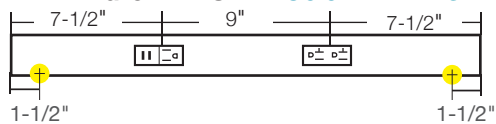

OPTIONAL INSTALLATION COMPONENTS

PART NUMBER	DIMENSIONS	DESCRIPTION
TR-SQ-JB-P-Finish	3" x 3" x 2-1/8"	Square junction box. Available in Black (BK), Bronze (BZ), Satin Nickel (SN), and White (WT).
TR-BLANK-P-Finish	Varies by order.	TR Series blank filler. Order per linear foot. Available in Black (BK), Bronze (BZ), Satin Nickel (SN), and White (WT).

72" Fixture – TRU72-4ColorD-P-Finish

60" Fixture – TRU60-4ColorD-P-Finish

48" Fixture – TRU48-3ColorD-P-Finish

42" Fixture – TRU42-3ColorD-P-Finish

36" Fixture – TRU36-2ColorD-P-Finish

30" Fixture – TRU30-2ColorD-P-Finish

24" Fixture – TRU24-2ColorD-P-Finish

18" Fixture – TRU18-2ColorD-P-Finish

12" Fixture – TRU12-1ColorD-P-Finish

9" Fixture – TRU9-1ColorD-P-Finish

LEGEND

 = Knock-out (all knock-outs are located on the back side of fixture and are 1-1/2" from the end)