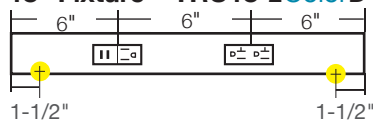

OPTIONAL INSTALLATION COMPONENTS

PART NUMBER	DIMENSIONS	DESCRIPTION
TR-SQ-JB-P-Finish	3" x 3" x 2-1/8"	Square junction box. Available in Black (BK), Bronze (BZ), Satin Nickel (SN), and White (WT).
TR-BLANK-P-Finish	Varies by order.	TR Series blank filler. Order per linear foot. Available in Black (BK), Bronze (BZ), Satin Nickel (SN), and White (WT).

72" Fixture – TRU72-4ColorD-P-Finish

60" Fixture – TRU60-4ColorD-P-Finish

48" Fixture – TRU48-3ColorD-P-Finish

42" Fixture – TRU42-3ColorD-P-Finish

36" Fixture – TRU36-2ColorD-P-Finish

30" Fixture – TRU30-2ColorD-P-Finish

24" Fixture – TRU24-2ColorD-P-Finish

18" Fixture – TRU18-2ColorD-P-Finish

12" Fixture – TRU12-1ColorD-P-Finish

9" Fixture – TRU9-1ColorD-P-Finish

LEGEND

 = Knock-out (all knock-outs are located on the back side of fixture and are 1-1/2" from the end)