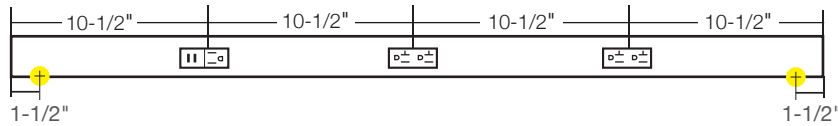

OPTIONAL INSTALLATION COMPONENTS

PART NUMBER	DIMENSIONS	DESCRIPTION
TR-SQ-JB-P-Finish	3" x 3" x 2-1/8"	Square junction box. Available in Black (BK), Bronze (BZ), Satin Nickel (SN), and White (WT).
TR-BLANK-P-Finish	Varies by order.	TR Series blank filler. Order per linear foot. Available in Black (BK), Bronze (BZ), Satin Nickel (SN), and White (WT).

72" Fixture – TRU72-4ColorD-P-Finish

60" Fixture – TRU60-4ColorD-P-Finish

48" Fixture – TRU48-3ColorD-P-Finish

42" Fixture – TRU42-3ColorD-P-Finish

36" Fixture – TRU36-2ColorD-P-Finish

30" Fixture – TRU30-2ColorD-P-Finish

24" Fixture – TRU24-2ColorD-P-Finish

18" Fixture – TRU18-2ColorD-P-Finish

12" Fixture – TRU12-1ColorD-P-Finish

9" Fixture – TRU9-1ColorD-P-Finish

LEGEND

 = Knock-out (all knock-outs are located on the back side of fixture and are 1-1/2" from the end)