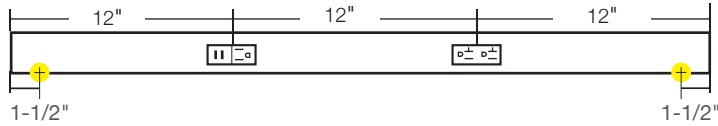

OPTIONAL INSTALLATION COMPONENTS

PART NUMBER	DIMENSIONS	DESCRIPTION
TR-SQ-JB-P-Finish	3" x 3" x 2-1/8"	Square junction box. Available in Black (BK), Bronze (BZ), Satin Nickel (SN), and White (WT).
TR-BLANK-P-Finish	Varies by order.	TR Series blank filler. Order per linear foot. Available in Black (BK), Bronze (BZ), Satin Nickel (SN), and White (WT).

72" Fixture – TRU72-4ColorD-P-Finish

60" Fixture – TRU60-4ColorD-P-Finish

48" Fixture – TRU48-3ColorD-P-Finish

42" Fixture – TRU42-3ColorD-P-Finish

36" Fixture – TRU36-2ColorD-P-Finish

30" Fixture – TRU30-2ColorD-P-Finish

24" Fixture – TRU24-2ColorD-P-Finish

18" Fixture – TRU18-2ColorD-P-Finish

12" Fixture – TRU12-1ColorD-P-Finish

9" Fixture – TRU9-1ColorD-P-Finish

LEGEND

 = Knock-out (all knock-outs are located on the back side of fixture and are 1-1/2" from the end)