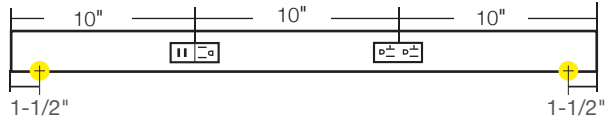

OPTIONAL INSTALLATION COMPONENTS

PART NUMBER	DIMENSIONS	DESCRIPTION
TR-SQ-JB-P-Finish	3" x 3" x 2-1/8"	Square junction box. Available in Black (BK), Bronze (BZ), Satin Nickel (SN), and White (WT).
TR-BLANK-P-Finish	Varies by order.	TR Series blank filler. Order per linear foot. Available in Black (BK), Bronze (BZ), Satin Nickel (SN), and White (WT).

72" Fixture – TRU72-4ColorD-P-Finish

60" Fixture – TRU60-4ColorD-P-Finish

48" Fixture – TRU48-3ColorD-P-Finish

42" Fixture – TRU42-3ColorD-P-Finish

36" Fixture – TRU36-2ColorD-P-Finish

30" Fixture – TRU30-2ColorD-P-Finish

24" Fixture – TRU24-2ColorD-P-Finish

18" Fixture – TRU18-2ColorD-P-Finish

12" Fixture – TRU12-1ColorD-P-Finish

9" Fixture – TRU9-1ColorD-P-Finish

LEGEND

 = Knock-out (all knock-outs are located on the back side of fixture and are 1-1/2" from the end)