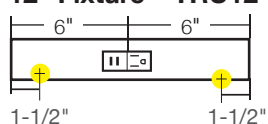

OPTIONAL INSTALLATION COMPONENTS

PART NUMBER	DIMENSIONS	DESCRIPTION
TR-SQ-JB-P-Finish	3" x 3" x 2-1/8"	Square junction box. Available in Black (BK), Bronze (BZ), Satin Nickel (SN), and White (WT).
TR-BLANK-P-Finish	Varies by order.	TR Series blank filler. Order per linear foot. Available in Black (BK), Bronze (BZ), Satin Nickel (SN), and White (WT).

72" Fixture – TRU72-4ColorD-P-Finish

60" Fixture – TRU60-4ColorD-P-Finish

48" Fixture – TRU48-3ColorD-P-Finish

42" Fixture – TRU42-3ColorD-P-Finish

36" Fixture – TRU36-2ColorD-P-Finish

30" Fixture – TRU30-2ColorD-P-Finish

24" Fixture – TRU24-2ColorD-P-Finish

18" Fixture – TRU18-2ColorD-P-Finish

12" Fixture – TRU12-1ColorD-P-Finish

9" Fixture – TRU9-1ColorD-P-Finish

LEGEND

 = Knock-out (all knock-outs are located on the back side of fixture and are 1-1/2" from the end)