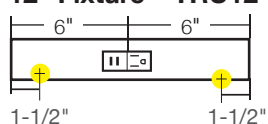

APPLICATIONS

- Kitchens
- Bathrooms
- Offices and computer labs
- Islands
- Shops and garages

RECEPTACLE COLOR & FINISH OPTIONS

OPTIONAL INSTALLATION COMPONENTS

PART NUMBER	DIMENSIONS	DESCRIPTION
TR-SQ-JB-P-Finish	3" x 3" x 2-1/8"	Square junction box. Available in Black (BK), Bronze (BZ), Satin Nickel (SN), and White (WT).
TR-BLANK-P-Finish	Varies by order.	TR Series blank filler. Order per linear foot. Available in Black (BK), Bronze (BZ), Satin Nickel (SN), and White (WT).

72" Fixture – TRU72-4ColorD-P-Finish

60" Fixture – TRU60-4ColorD-P-Finish

48" Fixture – TRU48-3ColorD-P-Finish

42" Fixture – TRU42-3ColorD-P-Finish

36" Fixture – TRU36-2ColorD-P-Finish

30" Fixture – TRU30-2ColorD-P-Finish

24" Fixture – TRU24-2ColorD-P-Finish

18" Fixture – TRU18-2ColorD-P-Finish

12" Fixture – TRU12-1ColorD-P-Finish

9" Fixture – TRU9-1ColorD-P-Finish

LEGEND

 = Knock-out (all knock-outs are located on the back side of fixture and are 1-1/2" from the end)