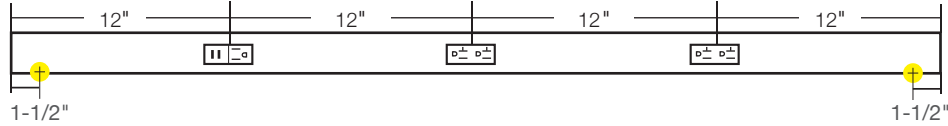

48" Fixture – TRU48-3ColorD-P-Finish