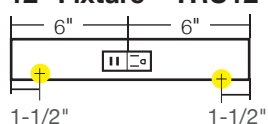

### OPTIONAL INSTALLATION COMPONENTS

PART NUMBER	DIMENSIONS	DESCRIPTION
TR-SQ-JB-P-Finish	3" x 3" x 2-1/8"	Square junction box. Available in Black (BK), Bronze (BZ), Satin Nickel (SN), and White (WT).
TR-BLANK-P-Finish	Varies by order.	TR Series blank filler. Order per linear foot. Available in Black (BK), Bronze (BZ), Satin Nickel (SN), and White (WT).

**30" Fixture – TRU30-2ColorD-P-Finish**

**24" Fixture – TRU24-2ColorD-P-Finish**

**18" Fixture – TRU18-2ColorD-P-Finish**

**12" Fixture – TRU12-1ColorD-P-Finish**

**9" Fixture – TRU9-1ColorD-P-Finish**

**LEGEND**

 = Knock-out (all knock-outs are located on the back side of fixture and are 1-1/2" from the end)

 = 20 amp standard duplex receptacle available in Black (B), Grey (G), or White (W)

 = USB/receptacle combo 15 amp standard receptacle available in Black (B), Grey (G), or White (W)