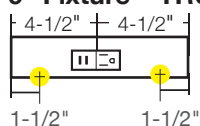

### OPTIONAL INSTALLATION COMPONENTS

PART NUMBER	DIMENSIONS	DESCRIPTION
TR-SQ-JB-P-Finish	3" x 3" x 2-1/8"	Square junction box. Available in Black (BK), Bronze (BZ), Satin Nickel (SN), and White (WT).
TR-BLANK-P-Finish	Varies by order.	TR Series blank filler. Order per linear foot. Available in Black (BK), Bronze (BZ), Satin Nickel (SN), and White (WT).

**30" Fixture – TRU30-2ColorD-P-Finish**

**24" Fixture – TRU24-2ColorD-P-Finish**

**18" Fixture – TRU18-2ColorD-P-Finish**

**12" Fixture – TRU12-1ColorD-P-Finish**

**9" Fixture – TRU9-1ColorD-P-Finish**

**LEGEND**

 = Knock-out (all knock-outs are located on the back side of fixture and are 1-1/2" from the end)

 = 20 amp standard duplex receptacle available in Black (B), Grey (G), or White (W)

 = USB/receptacle combo 15 amp standard receptacle available in Black (B), Grey (G), or White (W)