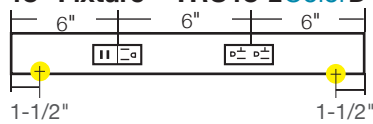

18" Fixture – TRU18-2ColorD-P-Finish