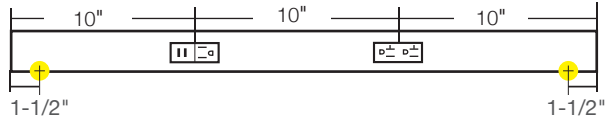

30" Fixture – TRU30-2ColorD-P-Finish