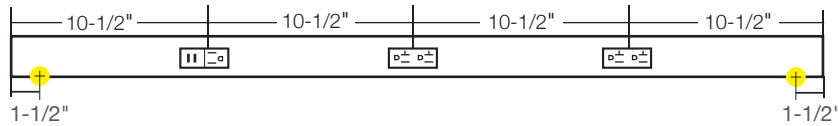

### OPTIONAL INSTALLATION COMPONENTS

PART NUMBER	DIMENSIONS	DESCRIPTION
TR-SQ-JB-P-Finish	3" x 3" x 2-1/8"	Square junction box. Available in Black (BK), Bronze (BZ), Satin Nickel (SN), and White (WT).
TR-BLANK-P-Finish	Varies by order.	TR Series blank filler. Order per linear foot. Available in Black (BK), Bronze (BZ), Satin Nickel (SN), and White (WT).

**72" Fixture – TRU72-4ColorD-P-Finish**

**60" Fixture – TRU60-4ColorD-P-Finish**

**48" Fixture – TRU48-3ColorD-P-Finish**

**42" Fixture – TRU42-3ColorD-P-Finish**

**36" Fixture – TRU36-2ColorD-P-Finish**