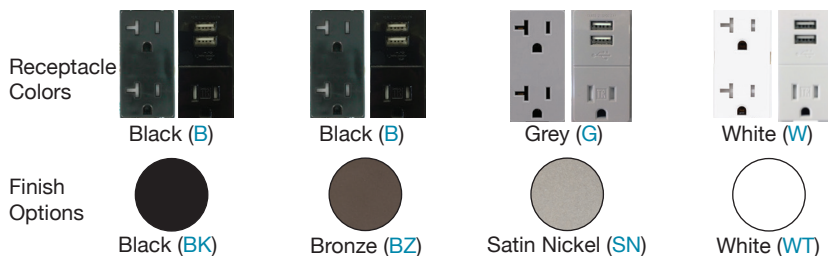

RECEPTACLE COLOR & FINISH OPTIONS

OPTIONAL INSTALLATION COMPONENTS

PART NUMBER	DIMENSIONS	DESCRIPTION
TR-SQ-JB-P-Finish	3" x 3" x 2-1/8"	Square junction box. Available in Black (BK), Bronze (BZ), Satin Nickel (SN), and White (WT).
TR-BLANK-P-Finish	Varies by order.	TR Series blank filler. Order per linear foot. Available in Black (BK), Bronze (BZ), Satin Nickel (SN), and White (WT).