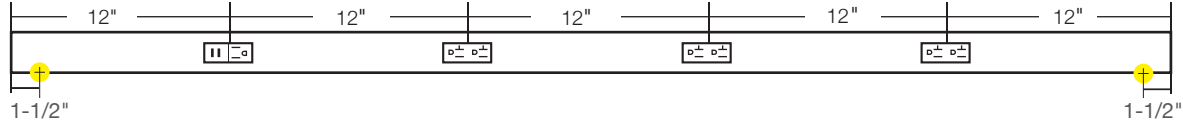

60" Fixture – TRU60-4ColorD-P-Finish