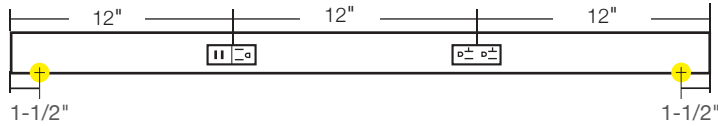

### OPTIONAL INSTALLATION COMPONENTS

PART NUMBER	DIMENSIONS	DESCRIPTION
TR-SQ-JB-P-Finish	3" x 3" x 2-1/8"	Square junction box. Available in Black (BK), Bronze (BZ), Satin Nickel (SN), and White (WT).
TR-BLANK-P-Finish	Varies by order.	TR Series blank filler. Order per linear foot. Available in Black (BK), Bronze (BZ), Satin Nickel (SN), and White (WT).

**72" Fixture – TRU72-4ColorD-P-Finish**

**60" Fixture – TRU60-4ColorD-P-Finish**

**48" Fixture – TRU48-3ColorD-P-Finish**

**42" Fixture – TRU42-3ColorD-P-Finish**

**36" Fixture – TRU36-2ColorD-P-Finish**