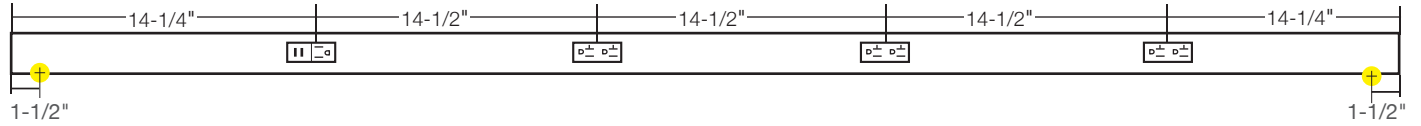

72" Fixture – TRU72-4ColorD-P-Finish