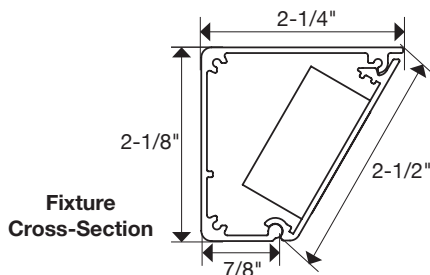

# USB Included TR-USB Series

USB Device, Tamper-Resistant Duplex Receptacle Angle Power Strip

18 in. fixture shown in Satin Nickel with Grey receptacles  
TRU18-2GD-P-SN

## USB INCLUDED ANGLE POWER STRIP

PART NUMBER	DESCRIPTION	LENGTH	# OF COMBO/USB RECEPTACLES	# OF DUPLEX RECEPTACLES	RECEPTACLE COLOR	FINISH OPTION
TRU9-1ColorD-P-Finish	9" TR Series Angle Power Strip with 1 Duplex Receptacle.	9"	1		B, G, W	BK, BZ, SN, WT
TRU12-1ColorD-P-Finish	12" TR Series Angle Power Strip with 1 Duplex Receptacle.	12"	1		B, G, W	BK, BZ, SN, WT
TRU18-2ColorD-P-Finish	18" TR Series Angle Power Strip with 2 Duplex Receptacles.	18"	1	1	B, G, W	BK, BZ, SN, WT
TRU24-2ColorD-P-Finish	24" TR Series Angle Power Strip with 2 Duplex Receptacles.	24"	1	1	B, G, W	BK, BZ, SN, WT
TRU30-2ColorD-P-Finish	30" TR Series Angle Power Strip with 2 Duplex Receptacles.	30"	1	1	B, G, W	BK, BZ, SN, WT
TRU36-2ColorD-P-Finish	36" TR Series Angle Power Strip with 2 Duplex Receptacles.	36"	1	1	B, G, W	BK, BZ, SN, WT
TRU42-3ColorD-P-Finish	42" TR Series Angle Power Strip with 3 Duplex Receptacles.	42"	1	2	B, G, W	BK, BZ, SN, WT
TRU48-3ColorD-P-Finish	48" TR Series Angle Power Strip with 3 Duplex Receptacles.	48"	1	2	B, G, W	BK, BZ, SN, WT
TRU60-4ColorD-P-Finish	60" TR Series Angle Power Strip with 4 Duplex Receptacles.	60"	1	3	B, G, W	BK, BZ, SN, WT
TRU72-4ColorD-P-Finish	72" TR Series Angle Power Strip with 4 Duplex Receptacles.	72"	1	3	B, G, W	BK, BZ, SN, WT

**USB device is always positioned on the left side**

Blue indicates customer choice. Color indicates receptacle color. Finish indicates fixture finish color.