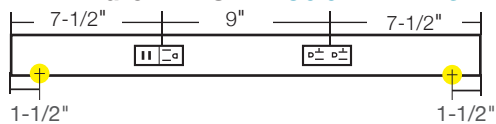

24" Fixture – TRU24-2ColorD-P-Finish