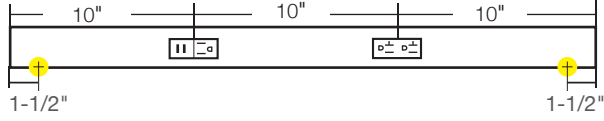

APPLICATIONS

- Kitchens
- Bathrooms
- Offices and computer labs
- Islands
- Shops and garages

RECEPTACLE COLOR & FINISH OPTIONS

OPTIONAL INSTALLATION COMPONENTS

PART NUMBER	DIMENSIONS	DESCRIPTION
TR-SQ-JB-P-Finish	3" x 3" x 2-1/8"	Square junction box. Available in Black (BK), Bronze (BZ), Satin Nickel (SN), and White (WT).
TR-BLANK-P-Finish	Varies by order.	TR Series blank filler. Order per linear foot. Available in Black (BK), Bronze (BZ), Satin Nickel (SN), and White (WT).

72" Fixture – TRU72-4ColorD-P-Finish

60" Fixture – TRU60-4ColorD-P-Finish

48" Fixture – TRU48-3ColorD-P-Finish

42" Fixture – TRU42-3ColorD-P-Finish

36" Fixture – TRU36-2ColorD-P-Finish

30" Fixture – TRU30-2ColorD-P-Finish

24" Fixture – TRU24-2ColorD-P-Finish

18" Fixture – TRU18-2ColorD-P-Finish

12" Fixture – TRU12-1ColorD-P-Finish

9" Fixture – TRU9-1ColorD-P-Finish

LEGEND

-  = Knock-out (all knock-outs are located on the back side of fixture and are 1-1/2" from the end)
-  = 20 amp standard duplex receptacle available in Black (B), Grey (G), or White (W)
-  = USB/receptacle combo 15 amp standard receptacle available in Black (B), Grey (G), or White (W)