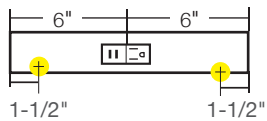

APPLICATIONS

- Kitchens
- Bathrooms
- Offices and computer labs
- Islands
- Shops and garages

RECEPTACLE COLOR & FINISH OPTIONS

OPTIONAL INSTALLATION COMPONENTS

PART NUMBER	DIMENSIONS	DESCRIPTION
TR-SQ-JB-P-Finish	3" x 3" x 2-1/8"	Square junction box. Available in Black (BK), Bronze (BZ), Satin Nickel (SN), and White (WT).
TR-BLANK-P-Finish	Varies by order.	TR Series blank filler. Order per linear foot. Available in Black (BK), Bronze (BZ), Satin Nickel (SN), and White (WT).

72" Fixture – TRU72-4ColorD-P-Finish

60" Fixture – TRU60-4ColorD-P-Finish

48" Fixture – TRU48-3ColorD-P-Finish

42" Fixture – TRU42-3ColorD-P-Finish

36" Fixture – TRU36-2ColorD-P-Finish

30" Fixture – TRU30-2ColorD-P-Finish

24" Fixture – TRU24-2ColorD-P-Finish

18" Fixture – TRU18-2ColorD-P-Finish

12" Fixture – TRU12-1ColorD-P-Finish

9" Fixture – TRU9-1ColorD-P-Finish

LEGEND

-  = Knock-out (all knock-outs are located on the back side of fixture and are 1-1/2" from the end)
-  = 20 amp standard duplex receptacle available in Black (B), Grey (G), or White (W)
-  = USB/receptacle combo 15 amp standard receptacle available in Black (B), Grey (G), or White (W)