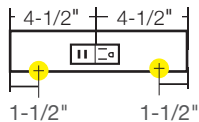

24" Fixture – TRU24-2ColorD-P-Finish

18" Fixture – TRU18-2ColorD-P-Finish

12" Fixture – TRU12-1ColorD-P-Finish

9" Fixture – TRU9-1ColorD-P-Finish

LEGEND

-  = Knock-out (all knock-outs are located on the back side of fixture and are 1-1/2" from the end)
-  = 20 amp standard duplex receptacle available in Black (B), Grey (G), or White (W)
-  = USB/receptacle combo 15 amp standard receptacle available in Black (B), Grey (G), or White (W)