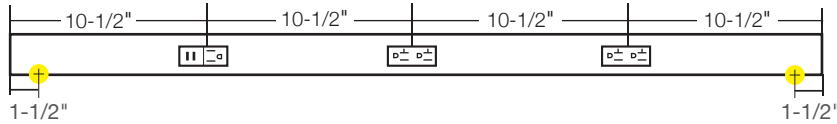

APPLICATIONS

- Kitchens
- Bathrooms
- Offices and computer labs
- Islands
- Shops and garages

RECEPTACLE COLOR & FINISH OPTIONS

OPTIONAL INSTALLATION COMPONENTS

PART NUMBER	DIMENSIONS	DESCRIPTION
TR-SQ-JB-P-Finish	3" x 3" x 2-1/8"	Square junction box. Available in Black (BK), Bronze (BZ), Satin Nickel (SN), and White (WT).
TR-BLANK-P-Finish	Varies by order.	TR Series blank filler. Order per linear foot. Available in Black (BK), Bronze (BZ), Satin Nickel (SN), and White (WT).

72" Fixture – TRU72-4ColorD-P-Finish

60" Fixture – TRU60-4ColorD-P-Finish

48" Fixture – TRU48-3ColorD-P-Finish

42" Fixture – TRU42-3ColorD-P-Finish

36" Fixture – TRU36-2ColorD-P-Finish

30" Fixture – TRU30-2ColorD-P-Finish

24" Fixture – TRU24-2ColorD-P-Finish

18" Fixture – TRU18-2ColorD-P-Finish

12" Fixture – TRU12-1ColorD-P-Finish

9" Fixture – TRU9-1ColorD-P-Finish

LEGEND

-  = Knock-out (all knock-outs are located on the back side of fixture and are 1-1/2" from the end)
-  = 20 amp standard duplex receptacle available in Black (B), Grey (G), or White (W)
-  = USB/receptacle combo 15 amp standard receptacle available in Black (B), Grey (G), or White (W)