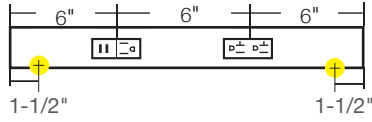

APPLICATIONS

- Kitchens
- Bathrooms
- Offices and computer labs
- Islands
- Shops and garages

RECEPTACLE COLOR & FINISH OPTIONS

OPTIONAL INSTALLATION COMPONENTS

PART NUMBER	DIMENSIONS	DESCRIPTION
TR-SQ-JB-P-Finish	3" x 3" x 2-1/8"	Square junction box. Available in Black (BK), Bronze (BZ), Satin Nickel (SN), and White (WT).
TR-BLANK-P-Finish	Varies by order.	TR Series blank filler. Order per linear foot. Available in Black (BK), Bronze (BZ), Satin Nickel (SN), and White (WT).

72" Fixture – TRU72-4ColorD-P-Finish

60" Fixture – TRU60-4ColorD-P-Finish

48" Fixture – TRU48-3ColorD-P-Finish

42" Fixture – TRU42-3ColorD-P-Finish

36" Fixture – TRU36-2ColorD-P-Finish

30" Fixture – TRU30-2ColorD-P-Finish

24" Fixture – TRU24-2ColorD-P-Finish

18" Fixture – TRU18-2ColorD-P-Finish

12" Fixture – TRU12-1ColorD-P-Finish

9" Fixture – TRU9-1ColorD-P-Finish

LEGEND

-  = Knock-out (all knock-outs are located on the back side of fixture and are 1-1/2" from the end)
-  = 20 amp standard duplex receptacle available in Black (B), Grey (G), or White (W)
-  = USB/receptacle combo 15 amp standard receptacle available in Black (B), Grey (G), or White (W)