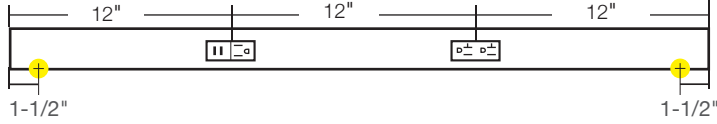

APPLICATIONS

- Kitchens
- Bathrooms
- Offices and computer labs
- Islands
- Shops and garages

RECEPTACLE COLOR & FINISH OPTIONS

OPTIONAL INSTALLATION COMPONENTS

PART NUMBER	DIMENSIONS	DESCRIPTION
TR-SQ-JB-P-Finish	3" x 3" x 2-1/8"	Square junction box. Available in Black (BK), Bronze (BZ), Satin Nickel (SN), and White (WT).
TR-BLANK-P-Finish	Varies by order.	TR Series blank filler. Order per linear foot. Available in Black (BK), Bronze (BZ), Satin Nickel (SN), and White (WT).

72" Fixture – TRU72-4ColorD-P-Finish

60" Fixture – TRU60-4ColorD-P-Finish

48" Fixture – TRU48-3ColorD-P-Finish

42" Fixture – TRU42-3ColorD-P-Finish

36" Fixture – TRU36-2ColorD-P-Finish

30" Fixture – TRU30-2ColorD-P-Finish

24" Fixture – TRU24-2ColorD-P-Finish

18" Fixture – TRU18-2ColorD-P-Finish

12" Fixture – TRU12-1ColorD-P-Finish

9" Fixture – TRU9-1ColorD-P-Finish

LEGEND

-  = Knock-out (all knock-outs are located on the back side of fixture and are 1-1/2" from the end)
-  = 20 amp standard duplex receptacle available in Black (B), Grey (G), or White (W)
-  = USB/receptacle combo 15 amp standard receptacle available in Black (B), Grey (G), or White (W)