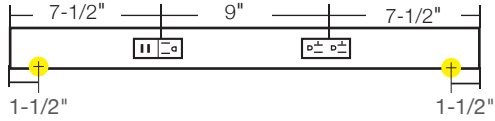

APPLICATIONS

- Kitchens
- Bathrooms
- Offices and computer labs
- Islands
- Shops and garages

RECEPTACLE COLOR & FINISH OPTIONS

OPTIONAL INSTALLATION COMPONENTS

PART NUMBER	DIMENSIONS	DESCRIPTION
TR-SQ-JB-P-Finish	3" x 3" x 2-1/8"	Square junction box. Available in Black (BK), Bronze (BZ), Satin Nickel (SN), and White (WT).
TR-BLANK-P-Finish	Varies by order.	TR Series blank filler. Order per linear foot. Available in Black (BK), Bronze (BZ), Satin Nickel (SN), and White (WT).

72" Fixture – TRU72-4ColorD-P-Finish

60" Fixture – TRU60-4ColorD-P-Finish

48" Fixture – TRU48-3ColorD-P-Finish

42" Fixture – TRU42-3ColorD-P-Finish

36" Fixture – TRU36-2ColorD-P-Finish

30" Fixture – TRU30-2ColorD-P-Finish

24" Fixture – TRU24-2ColorD-P-Finish

18" Fixture – TRU18-2ColorD-P-Finish

12" Fixture – TRU12-1ColorD-P-Finish

9" Fixture – TRU9-1ColorD-P-Finish

LEGEND

-  = Knock-out (all knock-outs are located on the back side of fixture and are 1-1/2" from the end)
-  = 20 amp standard duplex receptacle available in Black (B), Grey (G), or White (W)
-  = USB/receptacle combo 15 amp standard receptacle available in Black (B), Grey (G), or White (W)