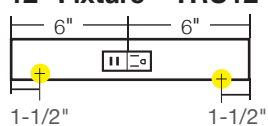

### OPTIONAL INSTALLATION COMPONENTS

PART NUMBER	DIMENSIONS	DESCRIPTION
TR-SQ-JB-P-Finish	3" x 3" x 2-1/8"	Square junction box. Available in Black (BK), Bronze (BZ), Satin Nickel (SN), and White (WT).
TR-BLANK-P-Finish	Varies by order.	TR Series blank filler. Order per linear foot. Available in Black (BK), Bronze (BZ), Satin Nickel (SN), and White (WT).

**30" Fixture – TRU30-2ColorD-P-Finish**

**24" Fixture – TRU24-2ColorD-P-Finish**

**18" Fixture – TRU18-2ColorD-P-Finish**

**12" Fixture – TRU12-1ColorD-P-Finish**

**9" Fixture – TRU9-1ColorD-P-Finish**

**LEGEND**

 = Knock-out (all knock-outs are located on the back side of fixture and are 1-1/2" from the end)

 = 20 amp standard duplex receptacle available in Black (B), Grey (G), or White (W)

 = USB/receptacle combo 15 amp standard receptacle available in Black (B), Grey (G), or White (W)