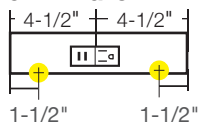

24" Fixture – TRU24-2ColorD-P-Finish

18" Fixture – TRU18-2ColorD-P-Finish

12" Fixture – TRU12-1ColorD-P-Finish

9" Fixture – TRU9-1ColorD-P-Finish

LEGEND

-  = Knock-out (all knock-outs are located on the back side of fixture and are 1-1/2" from the end)
-  = 20 amp standard duplex receptacle available in Black (B), Grey (G), or White (W)
-  = USB/receptacle combo 15 amp standard receptacle available in Black (B), Grey (G), or White (W)