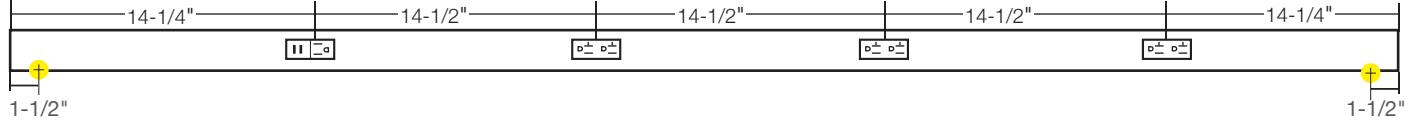

72" Fixture – TRU72-4ColorD-P-Finish