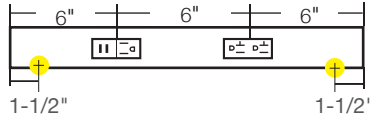

APPLICATIONS

- Kitchens
- Bathrooms
- Offices and computer labs
- Islands
- Shops and garages

RECEPTACLE COLOR & FINISH OPTIONS

OPTIONAL INSTALLATION COMPONENTS

PART NUMBER	DIMENSIONS	DESCRIPTION
TR-SQ-JB-P-Finish	3" x 3" x 2-1/8"	Square junction box. Available in Black (BK), Bronze (BZ), Satin Nickel (SN), and White (WT).
TR-BLANK-P-Finish	Varies by order.	TR Series blank filler. Order per linear foot. Available in Black (BK), Bronze (BZ), Satin Nickel (SN), and White (WT).

72" Fixture – TRU72-4ColorD-P-Finish

60" Fixture – TRU60-4ColorD-P-Finish

48" Fixture – TRU48-3ColorD-P-Finish

42" Fixture – TRU42-3ColorD-P-Finish

36" Fixture – TRU36-2ColorD-P-Finish

30" Fixture – TRU30-2ColorD-P-Finish

24" Fixture – TRU24-2ColorD-P-Finish

18" Fixture – TRU18-2ColorD-P-Finish

12" Fixture – TRU12-1ColorD-P-Finish

9" Fixture – TRU9-1ColorD-P-Finish

LEGEND

-  = Knock-out (all knock-outs are located on the back side of fixture and are 1-1/2" from the end)
-  = 20 amp standard duplex receptacle available in Black (B), Grey (G), or White (W)
-  = USB/receptacle combo 15 amp standard receptacle available in Black (B), Grey (G), or White (W)