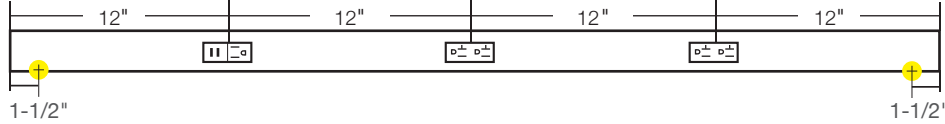

48" Fixture – TRU48-3ColorD-P-Finish