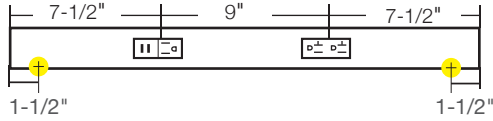

APPLICATIONS

- Kitchens
- Bathrooms
- Offices and computer labs
- Islands
- Shops and garages

RECEPTACLE COLOR & FINISH OPTIONS

OPTIONAL INSTALLATION COMPONENTS

PART NUMBER	DIMENSIONS	DESCRIPTION
TR-SQ-JB-P-Finish	3" x 3" x 2-1/8"	Square junction box. Available in Black (BK), Bronze (BZ), Satin Nickel (SN), and White (WT).
TR-BLANK-P-Finish	Varies by order.	TR Series blank filler. Order per linear foot. Available in Black (BK), Bronze (BZ), Satin Nickel (SN), and White (WT).

72" Fixture – TRU72-4ColorD-P-Finish

60" Fixture – TRU60-4ColorD-P-Finish

48" Fixture – TRU48-3ColorD-P-Finish

42" Fixture – TRU42-3ColorD-P-Finish

36" Fixture – TRU36-2ColorD-P-Finish

30" Fixture – TRU30-2ColorD-P-Finish

24" Fixture – TRU24-2ColorD-P-Finish

18" Fixture – TRU18-2ColorD-P-Finish

12" Fixture – TRU12-1ColorD-P-Finish

9" Fixture – TRU9-1ColorD-P-Finish

LEGEND

-  = Knock-out (all knock-outs are located on the back side of fixture and are 1-1/2" from the end)
-  = 20 amp standard duplex receptacle available in Black (B), Grey (G), or White (W)
-  = USB/receptacle combo 15 amp standard receptacle available in Black (B), Grey (G), or White (W)