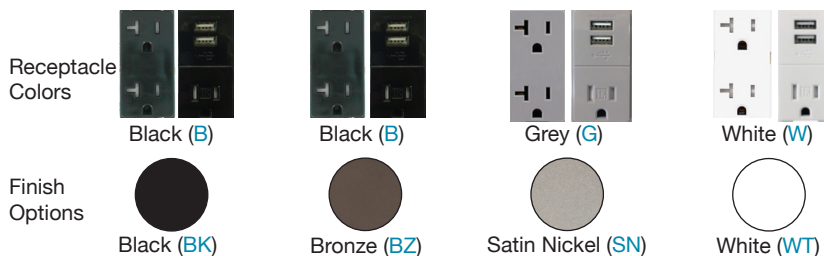

USB device is always positioned on the left side

Blue indicates customer choice. Color indicates receptacle color. Finish indicates fixture finish color.

FEATURES

- Low profile – 2-1/8"
- 120 volt fixture
- 20 amp tamper-resistant duplex receptacles
15 amp tamper-resistant combo/USB receptacles
- 5-year limited warranty
- Available in standard fixtures only
- Designed for indoor application
- Simple to install with wood screws and wall anchors (included with fixture)

APPLICATIONS

- Kitchens
- Bathrooms
- Offices and computer labs
- Islands
- Shops and garages

RECEPTACLE COLOR & FINISH OPTIONS

OPTIONAL INSTALLATION COMPONENTS

PART NUMBER	DIMENSIONS	DESCRIPTION
TR-SQ-JB-P-Finish	3" x 3" x 2-1/8"	Square junction box. Available in Black (BK), Bronze (BZ), Satin Nickel (SN), and White (WT).
TR-BLANK-P-Finish	Varies by order.	TR Series blank filler. Order per linear foot. Available in Black (BK), Bronze (BZ), Satin Nickel (SN), and White (WT).