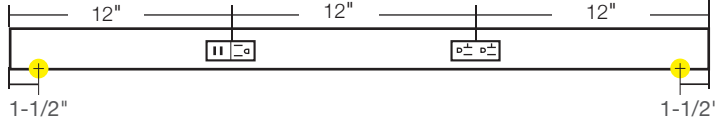

APPLICATIONS

- Kitchens
- Bathrooms
- Offices and computer labs
- Islands
- Shops and garages

RECEPTACLE COLOR & FINISH OPTIONS

OPTIONAL INSTALLATION COMPONENTS

PART NUMBER	DIMENSIONS	DESCRIPTION
TR-SQ-JB-P-Finish	3" x 3" x 2-1/8"	Square junction box. Available in Black (BK), Bronze (BZ), Satin Nickel (SN), and White (WT).
TR-BLANK-P-Finish	Varies by order.	TR Series blank filler. Order per linear foot. Available in Black (BK), Bronze (BZ), Satin Nickel (SN), and White (WT).

72" Fixture – TRU72-4ColorD-P-Finish

60" Fixture – TRU60-4ColorD-P-Finish

48" Fixture – TRU48-3ColorD-P-Finish

42" Fixture – TRU42-3ColorD-P-Finish

36" Fixture – TRU36-2ColorD-P-Finish

30" Fixture – TRU30-2ColorD-P-Finish

24" Fixture – TRU24-2ColorD-P-Finish

18" Fixture – TRU18-2ColorD-P-Finish

12" Fixture – TRU12-1ColorD-P-Finish

9" Fixture – TRU9-1ColorD-P-Finish

LEGEND

-  = Knock-out (all knock-outs are located on the back side of fixture and are 1-1/2" from the end)
-  = 20 amp standard duplex receptacle available in Black (B), Grey (G), or White (W)
-  = USB/receptacle combo 15 amp standard receptacle available in Black (B), Grey (G), or White (W)