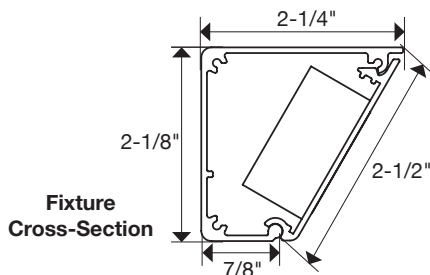

USB Included TR-USB Series

USB Device, Tamper-Resistant Duplex Receptacle Angle Power Strip

18 in. fixture shown in Satin Nickel with Grey receptacles
TRU18-2GD-P-SN

USB INCLUDED ANGLE POWER STRIP

PART NUMBER	DESCRIPTION	LENGTH	# OF COMBO/USB RECEPTACLES	# OF DUPLEX RECEPTACLES	RECEPTACLE COLOR	FINISH OPTION
TRU9-1ColorD-P-Finish	9" TR Series Angle Power Strip with 1 Duplex Receptacle.	9"	1		B, G, W	BK, BZ, SN, WT
TRU12-1ColorD-P-Finish	12" TR Series Angle Power Strip with 1 Duplex Receptacle.	12"	1		B, G, W	BK, BZ, SN, WT
TRU18-2ColorD-P-Finish	18" TR Series Angle Power Strip with 2 Duplex Receptacles.	18"	1	1	B, G, W	BK, BZ, SN, WT
TRU24-2ColorD-P-Finish	24" TR Series Angle Power Strip with 2 Duplex Receptacles.	24"	1	1	B, G, W	BK, BZ, SN, WT
TRU30-2ColorD-P-Finish	30" TR Series Angle Power Strip with 2 Duplex Receptacles.	30"	1	1	B, G, W	BK, BZ, SN, WT
TRU36-2ColorD-P-Finish	36" TR Series Angle Power Strip with 2 Duplex Receptacles.	36"	1	1	B, G, W	BK, BZ, SN, WT
TRU42-3ColorD-P-Finish	42" TR Series Angle Power Strip with 3 Duplex Receptacles.	42"	1	2	B, G, W	BK, BZ, SN, WT
TRU48-3ColorD-P-Finish	48" TR Series Angle Power Strip with 3 Duplex Receptacles.	48"	1	2	B, G, W	BK, BZ, SN, WT
TRU60-4ColorD-P-Finish	60" TR Series Angle Power Strip with 4 Duplex Receptacles.	60"	1	3	B, G, W	BK, BZ, SN, WT
TRU72-4ColorD-P-Finish	72" TR Series Angle Power Strip with 4 Duplex Receptacles.	72"	1	3	B, G, W	BK, BZ, SN, WT

24" Fixture – TRU24-2ColorD-P-Finish

18" Fixture – TRU18-2ColorD-P-Finish

12" Fixture – TRU12-1ColorD-P-Finish

9" Fixture – TRU9-1ColorD-P-Finish

LEGEND

-  = Knock-out (all knock-outs are located on the back side of fixture and are 1-1/2" from the end)
-  = 20 amp standard duplex receptacle available in Black (B), Grey (G), or White (W)
-  = USB/receptacle combo 15 amp standard receptacle available in Black (B), Grey (G), or White (W)