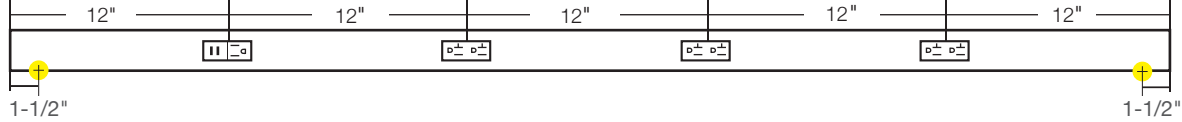

60" Fixture – TRU60-4ColorD-P-Finish