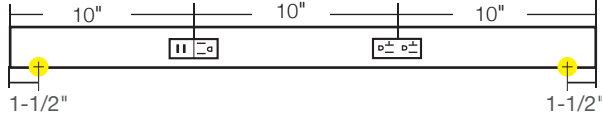

APPLICATIONS

- Kitchens
- Bathrooms
- Offices and computer labs
- Islands
- Shops and garages

RECEPTACLE COLOR & FINISH OPTIONS

OPTIONAL INSTALLATION COMPONENTS

PART NUMBER	DIMENSIONS	DESCRIPTION
TR-SQ-JB-P-Finish	3" x 3" x 2-1/8"	Square junction box. Available in Black (BK), Bronze (BZ), Satin Nickel (SN), and White (WT).
TR-BLANK-P-Finish	Varies by order.	TR Series blank filler. Order per linear foot. Available in Black (BK), Bronze (BZ), Satin Nickel (SN), and White (WT).

72" Fixture – TRU72-4ColorD-P-Finish

60" Fixture – TRU60-4ColorD-P-Finish

48" Fixture – TRU48-3ColorD-P-Finish

42" Fixture – TRU42-3ColorD-P-Finish

36" Fixture – TRU36-2ColorD-P-Finish

30" Fixture – TRU30-2ColorD-P-Finish

24" Fixture – TRU24-2ColorD-P-Finish

18" Fixture – TRU18-2ColorD-P-Finish

12" Fixture – TRU12-1ColorD-P-Finish

9" Fixture – TRU9-1ColorD-P-Finish

LEGEND

-  = Knock-out (all knock-outs are located on the back side of fixture and are 1-1/2" from the end)
-  = 20 amp standard duplex receptacle available in Black (B), Grey (G), or White (W)
-  = USB/receptacle combo 15 amp standard receptacle available in Black (B), Grey (G), or White (W)