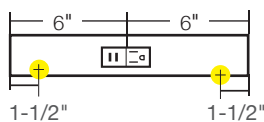

APPLICATIONS

- Kitchens
- Bathrooms
- Offices and computer labs
- Islands
- Shops and garages

RECEPTACLE COLOR & FINISH OPTIONS

OPTIONAL INSTALLATION COMPONENTS

PART NUMBER	DIMENSIONS	DESCRIPTION
TR-SQ-JB-P-Finish	3" x 3" x 2-1/8"	Square junction box. Available in Black (BK), Bronze (BZ), Satin Nickel (SN), and White (WT).
TR-BLANK-P-Finish	Varies by order.	TR Series blank filler. Order per linear foot. Available in Black (BK), Bronze (BZ), Satin Nickel (SN), and White (WT).

72" Fixture – TRU72-4ColorD-P-Finish

60" Fixture – TRU60-4ColorD-P-Finish

48" Fixture – TRU48-3ColorD-P-Finish

42" Fixture – TRU42-3ColorD-P-Finish

36" Fixture – TRU36-2ColorD-P-Finish

30" Fixture – TRU30-2ColorD-P-Finish

24" Fixture – TRU24-2ColorD-P-Finish

18" Fixture – TRU18-2ColorD-P-Finish

12" Fixture – TRU12-1ColorD-P-Finish

9" Fixture – TRU9-1ColorD-P-Finish

LEGEND

-  = Knock-out (all knock-outs are located on the back side of fixture and are 1-1/2" from the end)
-  = 20 amp standard duplex receptacle available in Black (B), Grey (G), or White (W)
-  = USB/receptacle combo 15 amp standard receptacle available in Black (B), Grey (G), or White (W)