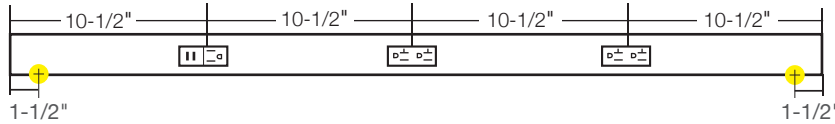

APPLICATIONS

- Kitchens
- Bathrooms
- Offices and computer labs
- Islands
- Shops and garages

RECEPTACLE COLOR & FINISH OPTIONS

OPTIONAL INSTALLATION COMPONENTS

PART NUMBER	DIMENSIONS	DESCRIPTION
TR-SQ-JB-P-Finish	3" x 3" x 2-1/8"	Square junction box. Available in Black (BK), Bronze (BZ), Satin Nickel (SN), and White (WT).
TR-BLANK-P-Finish	Varies by order.	TR Series blank filler. Order per linear foot. Available in Black (BK), Bronze (BZ), Satin Nickel (SN), and White (WT).

72" Fixture – TRU72-4ColorD-P-Finish

60" Fixture – TRU60-4ColorD-P-Finish

48" Fixture – TRU48-3ColorD-P-Finish

42" Fixture – TRU42-3ColorD-P-Finish

36" Fixture – TRU36-2ColorD-P-Finish

30" Fixture – TRU30-2ColorD-P-Finish

24" Fixture – TRU24-2ColorD-P-Finish

18" Fixture – TRU18-2ColorD-P-Finish

12" Fixture – TRU12-1ColorD-P-Finish

9" Fixture – TRU9-1ColorD-P-Finish

LEGEND

-  = Knock-out (all knock-outs are located on the back side of fixture and are 1-1/2" from the end)
-  = 20 amp standard duplex receptacle available in Black (B), Grey (G), or White (W)
-  = USB/receptacle combo 15 amp standard receptacle available in Black (B), Grey (G), or White (W)