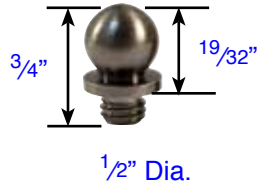

3 1/2" & 4" Residential Duty
(97203 & 97204)

3 1/2" H.D & B.B
(97303)

Threading is the same for all solid brass hinge tips

4" H.D & B.B
(97304)

4 1/2" H.D & B.B
(97305)

3 1/2" & 4" Residential Duty
(97213 & 97214)

3 1/2" H.D & B.B
(97313)

Threading is the same for all solid brass hinge tips

4" H.D & B.B
(97314)

4 1/2" H.D & B.B
(97315)