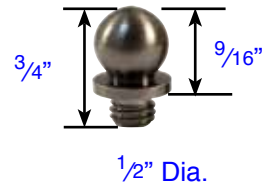

3 1/2" & 4" Residential Duty
(97203 & 97204)

3 1/2" H.D & B.B
(97303)

Threading is the same for all solid brass hinge tips

4" H.D & B.B
(97304)

4 1/2" H.D & B.B
(97305)

3 1/2" & 4" Residential Duty
(97213 & 97214)

3 1/2" H.D & B.B
(97313)

Threading is the same for all solid brass hinge tips

4" H.D & B.B
(97314)

4 1/2" H.D & B.B
(97315)