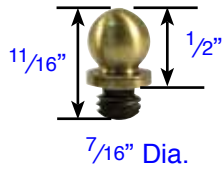

3 1/2" & 4" Residential Duty
(97203 & 97204)

3 1/2" H.D & B.B
(97303)

Threading is the same for all solid brass hinge tips

4" H.D & B.B
(97304)

4 1/2" H.D & B.B
(97305)

3 1/2" & 4" Residential Duty
(97213 & 97214)

3 1/2" H.D & B.B
(97313)

Threading is the same for all solid brass hinge tips

4" H.D & B.B
(97314)

4 1/2" H.D & B.B
(97315)