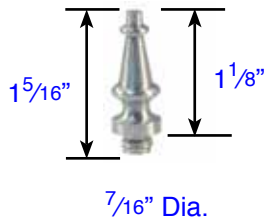

3 1/2" & 4" Residential Duty
(97203 & 97204)

3 1/2" H.D & B.B
(97303)

Threading is the same for all solid brass hinge tips

4" H.D & B.B
(97304)

4 1/2" H.D & B.B
(97305)

3 1/2" & 4" Residential Duty
(97213 & 97214)

3 1/2" H.D & B.B
(97313)

Threading is the same for all solid brass hinge tips

4" H.D & B.B
(97314)

4 1/2" H.D & B.B
(97315)