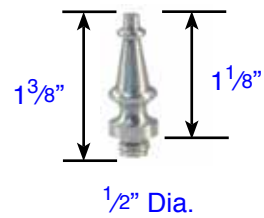

3 1/2" & 4" Residential Duty
(97203 & 97204)

3 1/2" H.D & B.B
(97303)

Threading is the same for all solid brass hinge tips

4" H.D & B.B
(97304)

4 1/2" H.D & B.B
(97305)

3 1/2" & 4" Residential Duty
(97213 & 97214)

3 1/2" H.D & B.B
(97313)

Threading is the same for all solid brass hinge tips

4" H.D & B.B
(97314)

4 1/2" H.D & B.B
(97315)