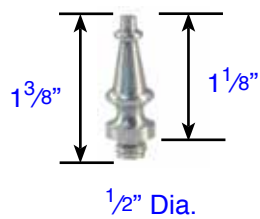

3 1/2" & 4" Residential Duty
(97203 & 97204)

3 1/2" H.D & B.B
(97303)

Threading is the same for all solid brass hinge tips

4" H.D & B.B
(97304)

4 1/2" H.D & B.B
(97305)

3 1/2" & 4" Residential Duty
(97213 & 97214)

3 1/2" H.D & B.B
(97313)

Threading is the same for all solid brass hinge tips

4" H.D & B.B
(97314)

4 1/2" H.D & B.B
(97315)