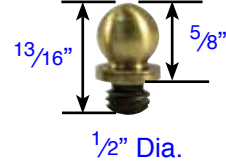

3 1/2" & 4" Residential Duty
(97203 & 97204)

3 1/2" H.D & B.B
(97303)

Threading is the same for all solid brass hinge tips

4" H.D & B.B
(97304)

4 1/2" H.D & B.B
(97305)

3 1/2" & 4" Residential Duty
(97213 & 97214)

3 1/2" H.D & B.B
(97313)

Threading is the same for all solid brass hinge tips

4" H.D & B.B
(97314)

4 1/2" H.D & B.B
(97315)