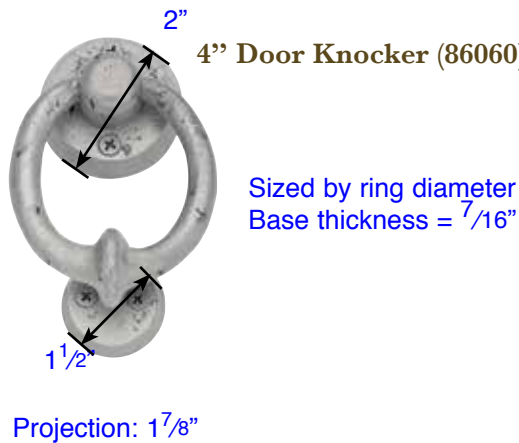

Brass Mail Slot (2280)

Note: Mail flap is spring loaded on the exterior and swing loosely on the interior. Both exterior and interior trims have the same dimensions.

Brass Door Knockers (2620)

Note: We recommend that US3 finish be selected for those who intend to have the door knocker engraved. Emtek does not offer engraving services at this time

Bronze Door Knockers

3" Door Knocker (86059)

4" Door Knocker (86060)

Bronze Door Knockers and Ring Pulls