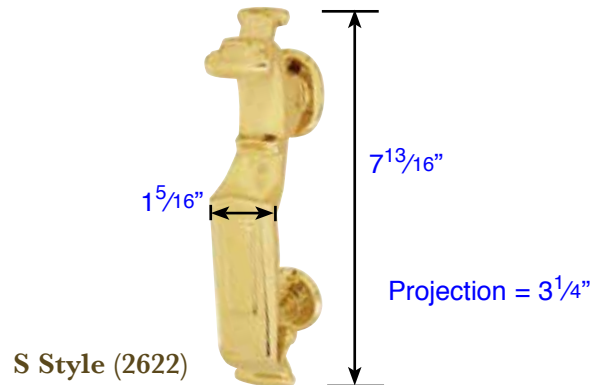

Brass Mail Slot (2280)

Note: Mail flap is spring loaded on the exterior and swing loosely on the interior. Both exterior and interior trims have the same dimensions.

Brass Door Knockers (2620)

Note: We recommend that US3 finish be selected for those who intend to have the door knocker engraved. Emtek does not offer engraving services at this time

Bronze Door Knockers

3" Door Knocker (86059)

4" Door Knocker (86060)

Bronze Door Knockers and Ring Pulls