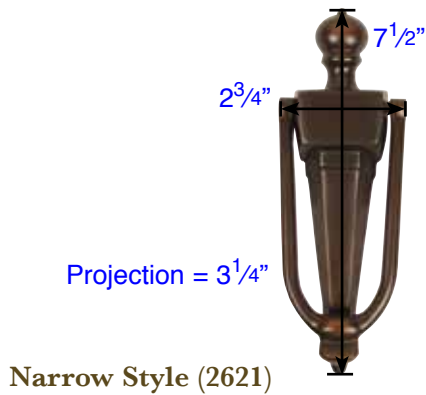

Brass Mail Slot (2280)

Note: Mail flap is spring loaded on the exterior and swing loosely on the interior. Both exterior and interior trims have the same dimensions.

Brass Door Knockers (2620)

Note: We recommend that US3 finish be selected for those who intend to have the door knocker engraved. Emtek does not offer engraving services at this time