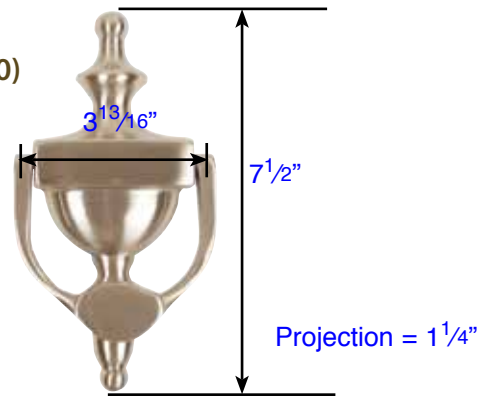

Brass Mail Slot (2280)

Note: Mail flap is spring loaded on the exterior and swing loosely on the interior. Both exterior and interior trims have the same dimensions.

Brass Door Knockers (2620)

Note: We recommend that US3 finish be selected for those who intend to have the door knocker engraved. Emtek does not offer engraving services at this time