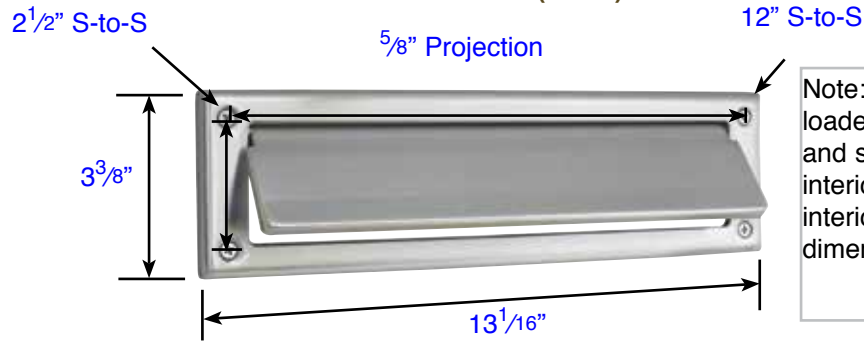

Brass Mail Slot (2280)

Note: Mail flap is spring loaded on the exterior and swing loosely on the interior. Both exterior and interior trims have the same dimensions.

Brass Door Knockers (2620)

Note: We recommend that US3 finish be selected for those who intend to have the door knocker engraved. Emtek does not offer engraving services at this time