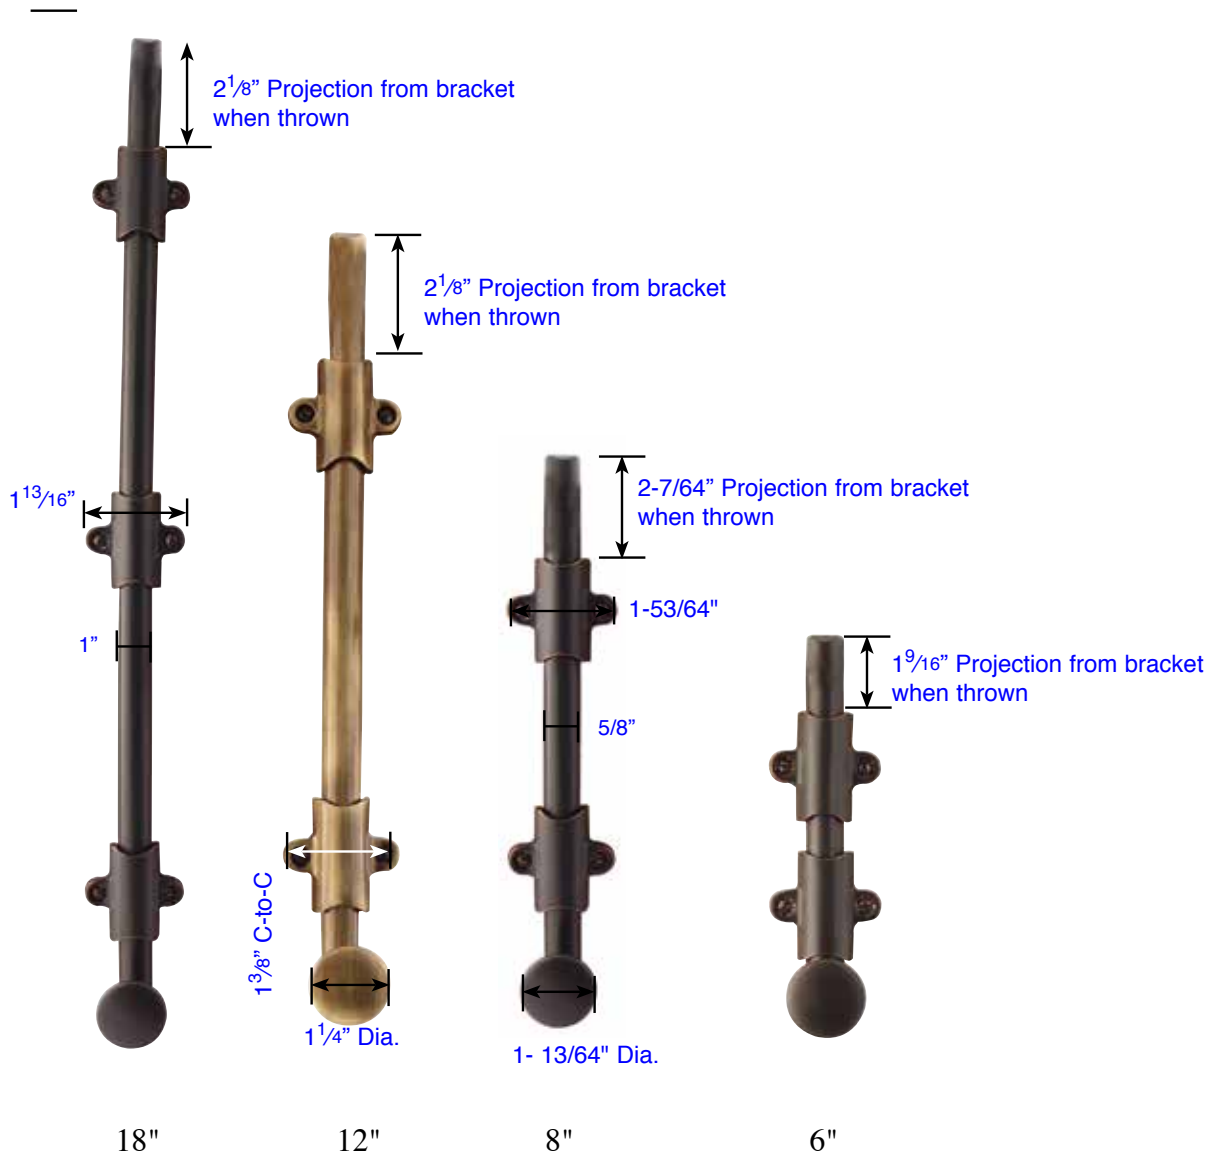

Solid Brass Surface Bolts, 6" (8511), 8" (8515), 12" (8512), 24" (8514)

Surface Bolts Strike Plates