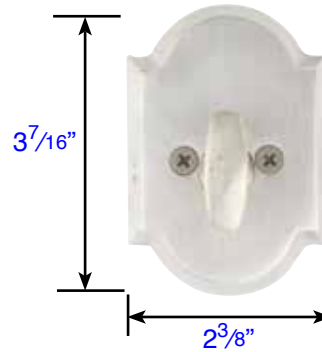

## Bronze Regular Style Deadbolt

Exterior Trim (8450)  
• Projection is 1"  
• 8350 same on both sides

Interior Trim (8450)  
• Projection is 1 1/4"  
• Thickness is 5/16"

## #1 Style Plate with Flap Deadbolt

Exterior Trim (8457)  
• Projection is 1 3/16"  
• 8357 same on both sides

Interior Trim (8457)  
• Projection is 1 1/4"  
• Thickness is 1/2"

## #3 Style Plate with Flap Deadbolt

Exterior Trim (8465)  
• Projection is 1 1/16"  
• 8365 same on both sides

Interior Trim (8465)  
• Projection is 1 1/4"  
• Thickness is 1/2"