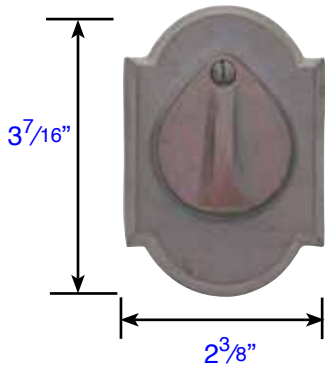

## Bronze Regular Style Deadbolt

Exterior Trim (8450)  
• Projection is 1"  
• 8350 same on both sides

Interior Trim (8450)  
• Projection is 1 1/4"  
• Thickness is 5/16"

## #1 Style Plate with Flap Deadbolt

Exterior Trim (8457)  
• Projection is 1 3/16"  
• 8357 same on both sides

Interior Trim (8457)  
• Projection is 1 1/4"  
• Thickness is 1/2"

## #3 Style Plate with Flap Deadbolt

Exterior Trim (8465)  
• Projection is 1 1/16"  
• 8365 same on both sides

Interior Trim (8465)  
• Projection is 1 1/4"  
• Thickness is 1/2"