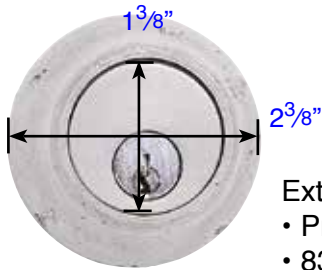

## Bronze Regular Style Deadbolt

Exterior Trim (8450)  
• Projection is 1"  
• 8350 same on both sides

Interior Trim (8450)  
• Projection is 1 1/4"  
• Thickness is 5/16"

## #1 Style Plate with Flap Deadbolt

Exterior Trim (8457)  
• Projection is 1 3/16"  
• 8357 same on both sides

Interior Trim (8457)  
• Projection is 1 1/4"  
• Thickness is 1/2"

## #3 Style Plate with Flap Deadbolt

Exterior Trim (8465)  
• Projection is 1 1/16"  
• 8365 same on both sides

Interior Trim (8465)  
• Projection is 1 1/4"  
• Thickness is 1/2"