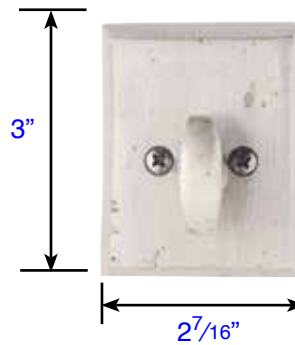

## Bronze Regular Style Deadbolt

Exterior Trim (8450)  
• Projection is 1"  
• 8350 same on both sides

Interior Trim (8450)  
• Projection is 1 1/4"  
• Thickness is 5/16"

## #1 Style Plate with Flap Deadbolt

Exterior Trim (8457)  
• Projection is 1 3/16"  
• 8357 same on both sides

Interior Trim (8457)  
• Projection is 1 1/4"  
• Thickness is 1/2"

## #3 Style Plate with Flap Deadbolt

Exterior Trim (8465)  
• Projection is 1 1/16"  
• 8365 same on both sides

Interior Trim (8465)  
• Projection is 1 1/4"  
• Thickness is 1/2"