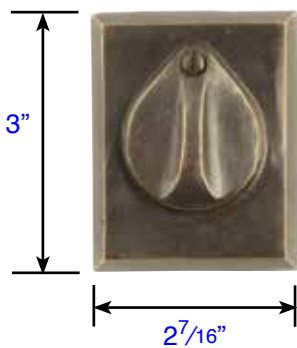

## Bronze Regular Style Deadbolt

Exterior Trim (8450)  
• Projection is 1"  
• 8350 same on both sides

Interior Trim (8450)  
• Projection is 1 1/4"  
• Thickness is 5/16"

## #1 Style Plate with Flap Deadbolt

Exterior Trim (8457)  
• Projection is 1 3/16"  
• 8357 same on both sides

Interior Trim (8457)  
• Projection is 1 1/4"  
• Thickness is 1/2"

## #3 Style Plate with Flap Deadbolt

Exterior Trim (8465)  
• Projection is 1 1/16"  
• 8365 same on both sides

Interior Trim (8465)  
• Projection is 1 1/4"  
• Thickness is 1/2"