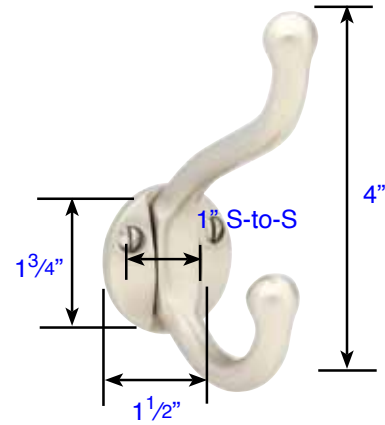

Projection: 2¹⁵/₁₆"

Double Hook (2609)

Brass Towel Ring (2601)

Projection: 2⁵/₈"

Brass Robe Hook (2606)

Brass Towel Bar 18" (26021), 24" (26022), 30" (26023)

1¹/₁₆" Dia.

2¹⁵/₁₆" Projection

Brass Double Towel Bars 18" (26031), 24" (26032), 30" (26033)

1¹/₁₆" Dia.

3"

1¹/₁₆" Dia.

5¹/₂" Projection

Projection: 2¹/₁₆"

Double Hook (2607)

Projection: 2¹⁵/₁₆"

Brass Paper Holder Style 1 (2604)

Projection: 3⁷/₁₆"

Single Hook Post (2608)

Projection: 2¹⁵/₁₆"

Brass Paper Holder Style 2 (2605)