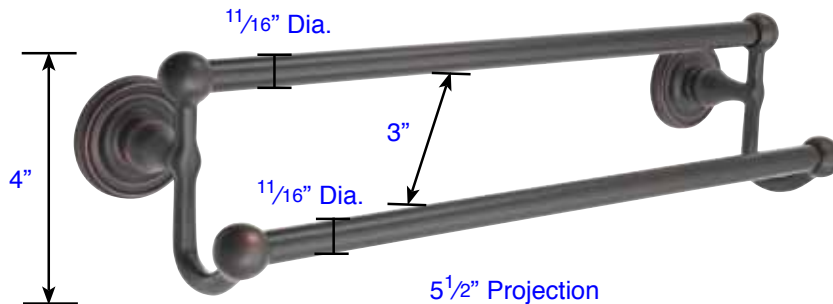

Projection: 2¹⁵/₁₆"

Double Hook (2609)

Brass Towel Ring (2601)

Projection: 2⁵/₈"

Brass Robe Hook (2606)

Brass Towel Bar 18" (26021), 24" (26022), 30" (26023)

1¹/₁₆" Dia.

2¹⁵/₁₆" Projection

Brass Double Towel Bars 18" (26031), 24" (26032), 30" (26033)

1¹/₁₆" Dia.

3"

1¹/₁₆" Dia.

5¹/₂" Projection

Projection: 2¹/₁₆"

Double Hook (2607)

Projection: 2¹⁵/₁₆"

Brass Paper Holder Style 1 (2604)

Projection: 3⁷/₁₆"

Single Hook Post (2608)

Projection: 2¹⁵/₁₆"

Brass Paper Holder Style 2 (2605)