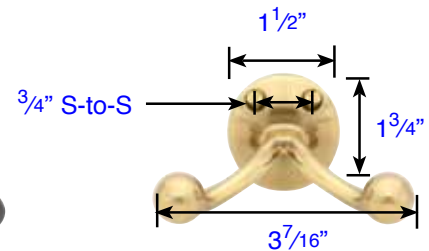

Projection: 2¹⁵/₁₆"

Double Hook (2609)

Brass Towel Ring (2601)

Projection: 2⁵/₈"

Brass Robe Hook (2606)

Brass Towel Bar 18" (26021), 24" (26022), 30" (26023)

1¹/₁₆" Dia.

2¹⁵/₁₆" Projection

Brass Double Towel Bars 18" (26031), 24" (26032), 30" (26033)

1¹/₁₆" Dia.

3"

1¹/₁₆" Dia.

5¹/₂" Projection

Projection: 2¹/₁₆"

Double Hook (2607)

Projection: 2¹⁵/₁₆"

Brass Paper Holder Style 1 (2604)

Projection: 3⁷/₁₆"

Single Hook Post (2608)

Projection: 2¹⁵/₁₆"

Brass Paper Holder Style 2 (2605)