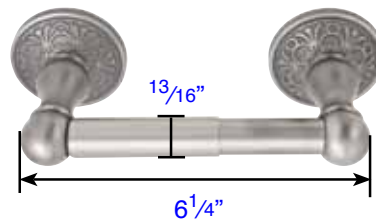

Projection: 2¹⁵/₁₆"

Double Hook (2609)

Brass Towel Ring (2601)

Projection: 2⁵/₈"

Brass Robe Hook (2606)

Brass Towel Bar 18" (26021), 24" (26022), 30" (26023)

1¹/₁₆" Dia.

2¹⁵/₁₆" Projection

Brass Double Towel Bars 18" (26031), 24" (26032), 30" (26033)

1¹/₁₆" Dia.

3"

1¹/₁₆" Dia.

5¹/₂" Projection

Projection: 2¹/₁₆"

Double Hook (2607)

Projection: 2¹⁵/₁₆"

Brass Paper Holder Style 1 (2604)

Projection: 3⁷/₁₆"

Single Hook Post (2608)

Projection: 2¹⁵/₁₆"

Brass Paper Holder Style 2 (2605)