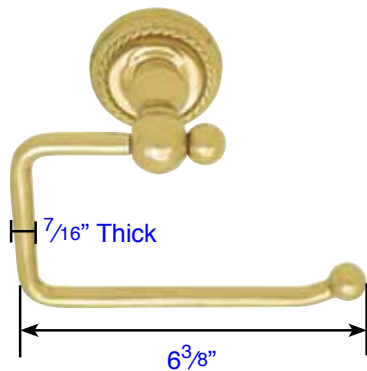

Projection: 2¹⁵/₁₆"

Double Hook (2609)

Brass Towel Ring (2601)

Projection: 2⁵/₈"

Brass Robe Hook (2606)

Brass Towel Bar 18" (26021), 24" (26022), 30" (26023)

1¹/₁₆" Dia.

2¹⁵/₁₆" Projection

Brass Double Towel Bars 18" (26031), 24" (26032), 30" (26033)

1¹/₁₆" Dia.

3"

1¹/₁₆" Dia.

5¹/₂" Projection

Projection: 2¹/₁₆"

Double Hook (2607)

Projection: 2¹⁵/₁₆"

Brass Paper Holder Style 1 (2604)

Projection: 3⁷/₁₆"

Single Hook Post (2608)

Projection: 2¹⁵/₁₆"

Brass Paper Holder Style 2 (2605)