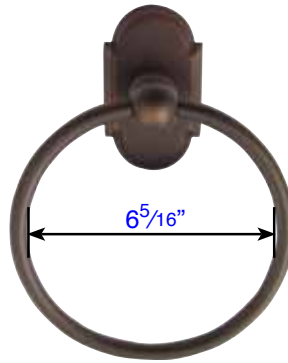

Projection: 2¹⁵/₁₆"

Double Hook (2609)

Brass Towel Ring (2601)

Projection: 2⁵/₈"

Brass Robe Hook (2606)

Brass Towel Bar 18" (26021), 24" (26022), 30" (26023)

1¹/₁₆" Dia.

2¹⁵/₁₆" Projection

Brass Double Towel Bars 18" (26031), 24" (26032), 30" (26033)

1¹/₁₆" Dia.

3"

1¹/₁₆" Dia.

5¹/₂" Projection

Projection: 2¹/₁₆"

Double Hook (2607)

Projection: 2¹⁵/₁₆"

Brass Paper Holder Style 1 (2604)

Projection: 3⁷/₁₆"

Single Hook Post (2608)

Projection: 2¹⁵/₁₆"

Brass Paper Holder Style 2 (2605)