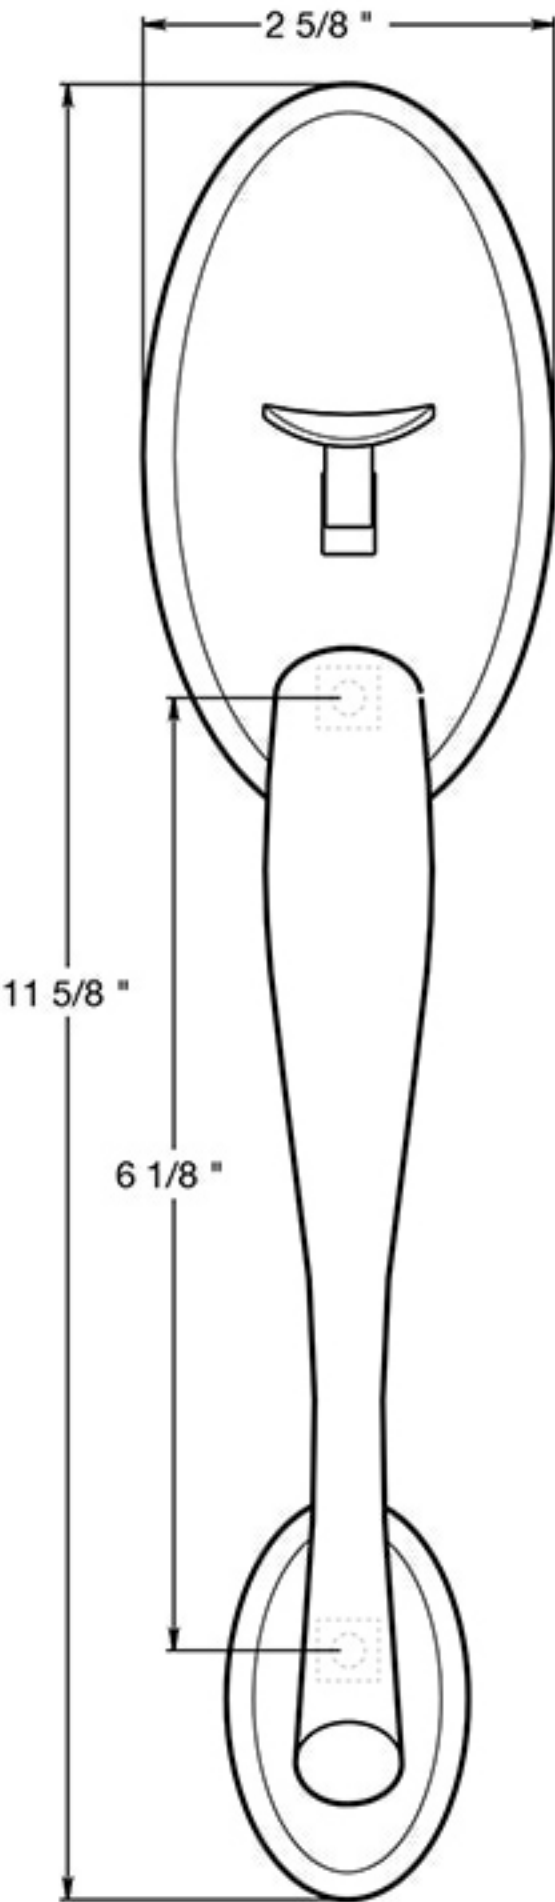

Handle Latch

Deadbolt Latch

Rotate 180 Degrees to gain 3/8" of extra length