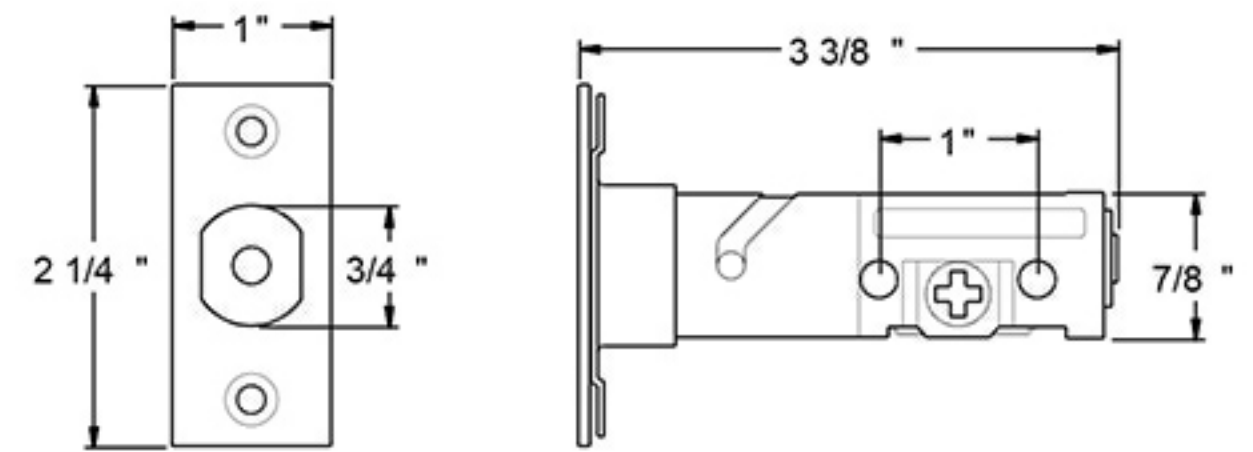

Handle Latch

Deadbolt Latch

Rotate 180 Degrees to gain 3/8" of extra length