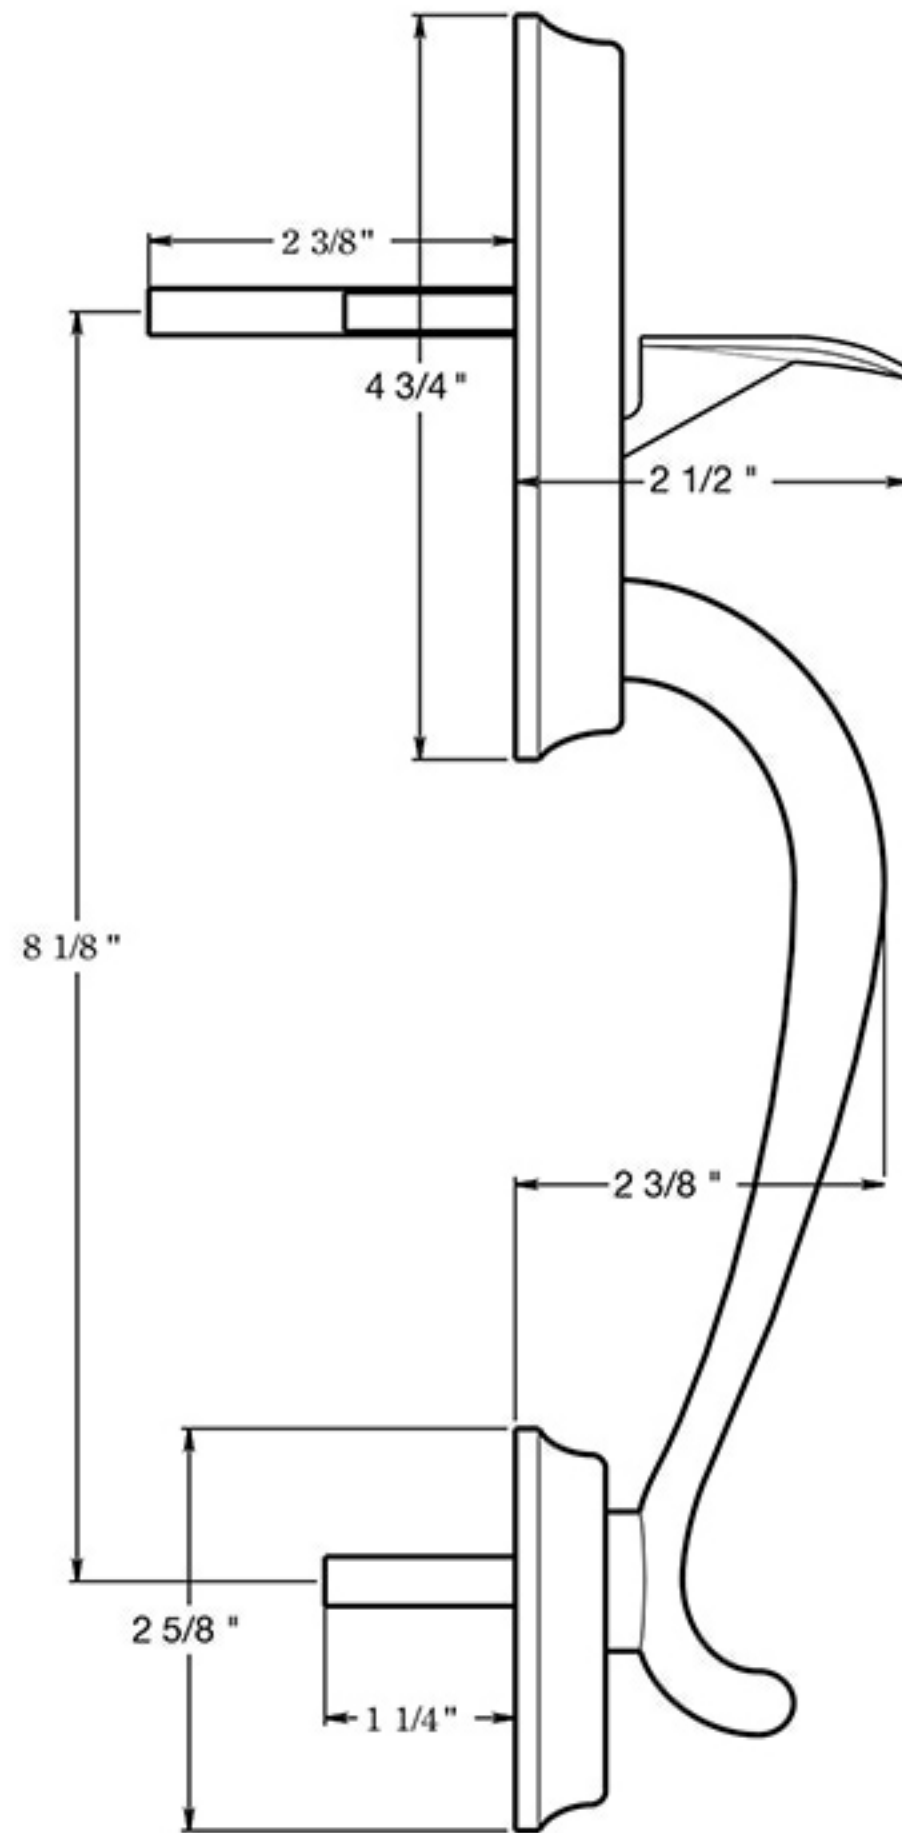

Handle Latch

Deadbolt Latch

Rotate 180 Degrees to gain 3/8" of extra length