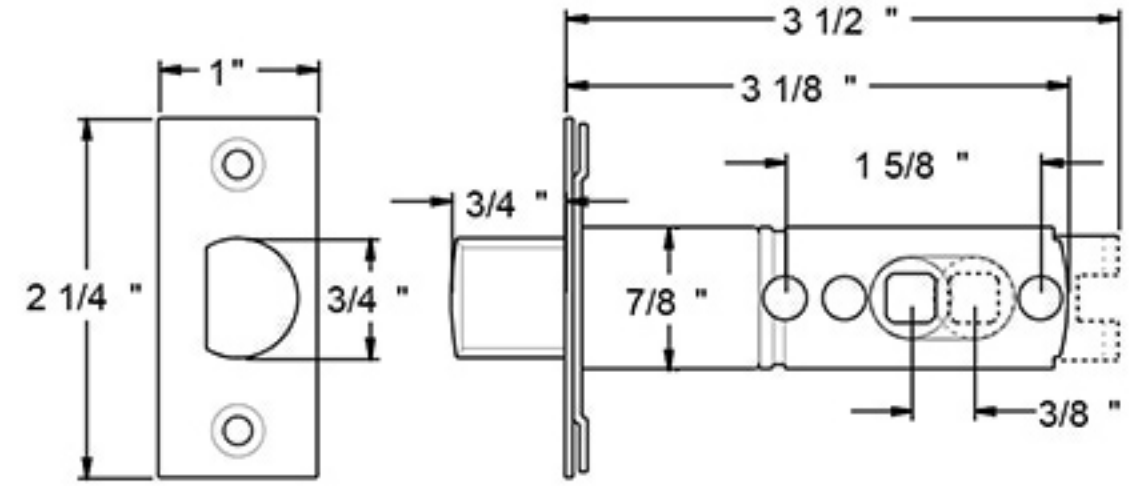

Handle Latch

Deadbolt Latch

Rotate 180 Degrees to gain 3/8" of extra length