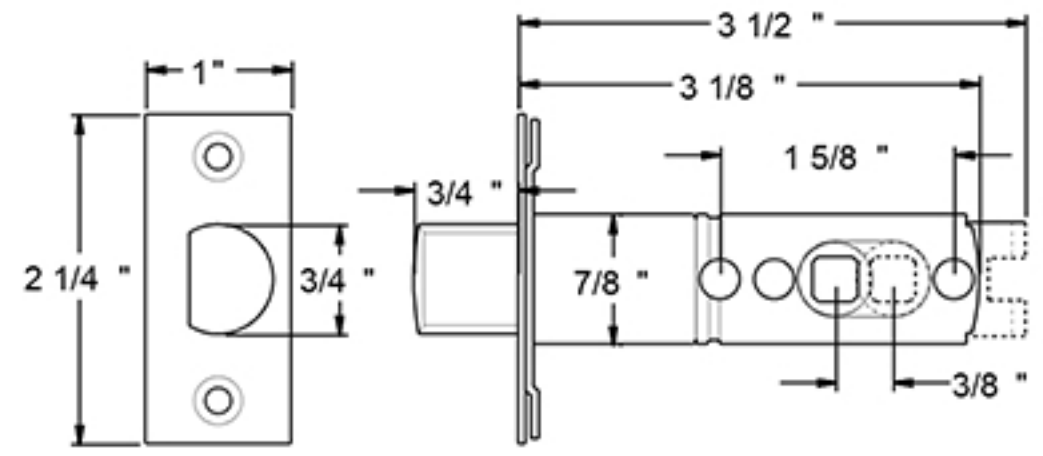

Handle Latch

Deadbolt Latch

Rotate 180 Degrees to gain 3/8" of extra length