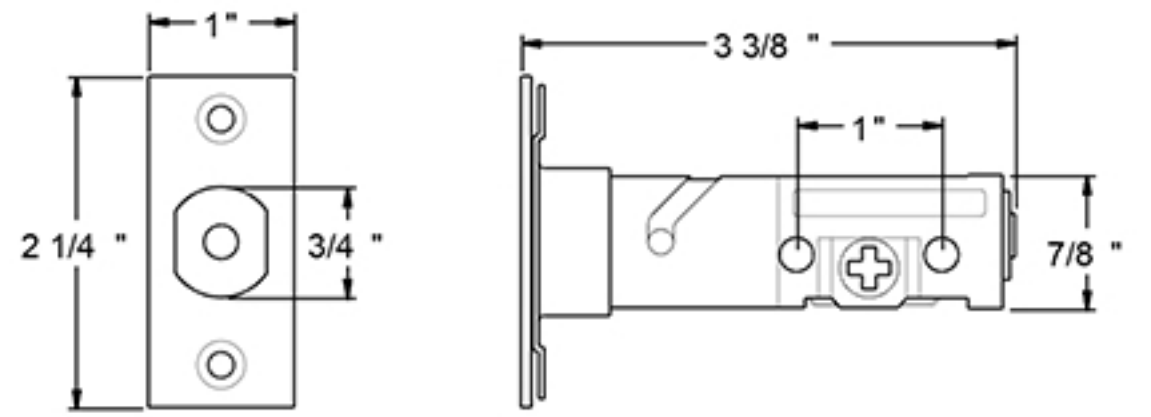

Handle Latch

Deadbolt Latch

Rotate 180 Degrees to gain 3/8" of extra length