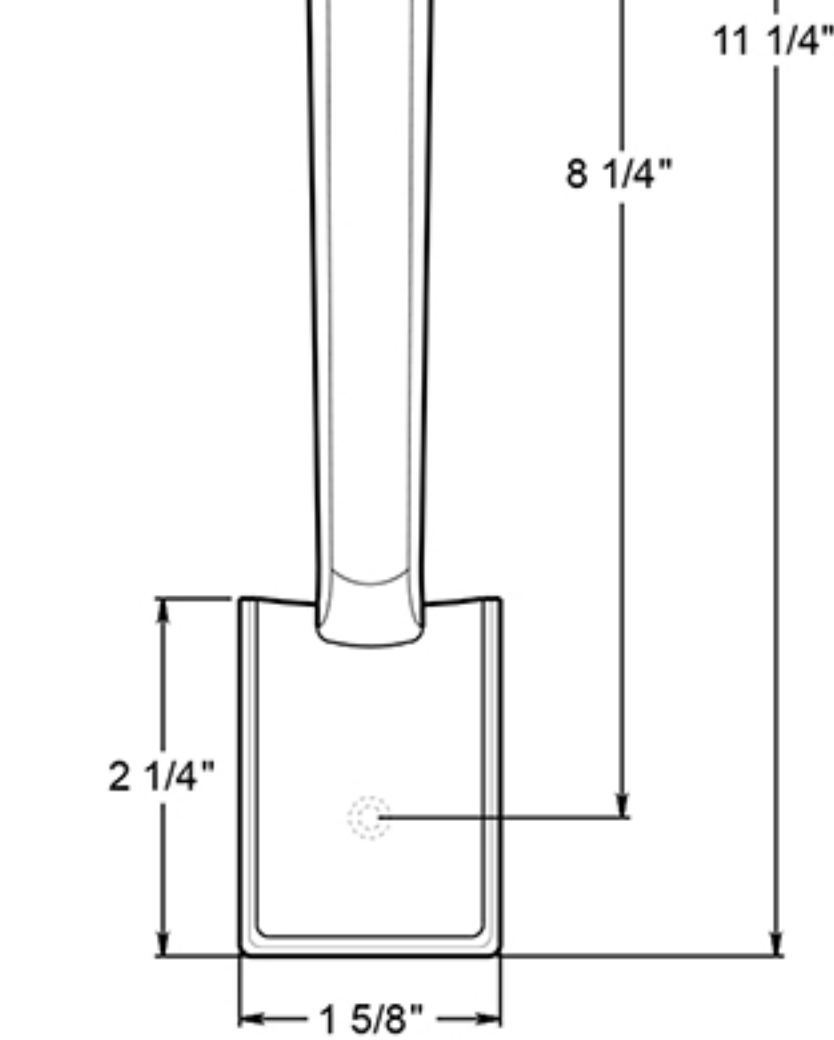

Handle Latch

Deadbolt Latch

Rotate 180 Degrees to gain 3/8" of extra length