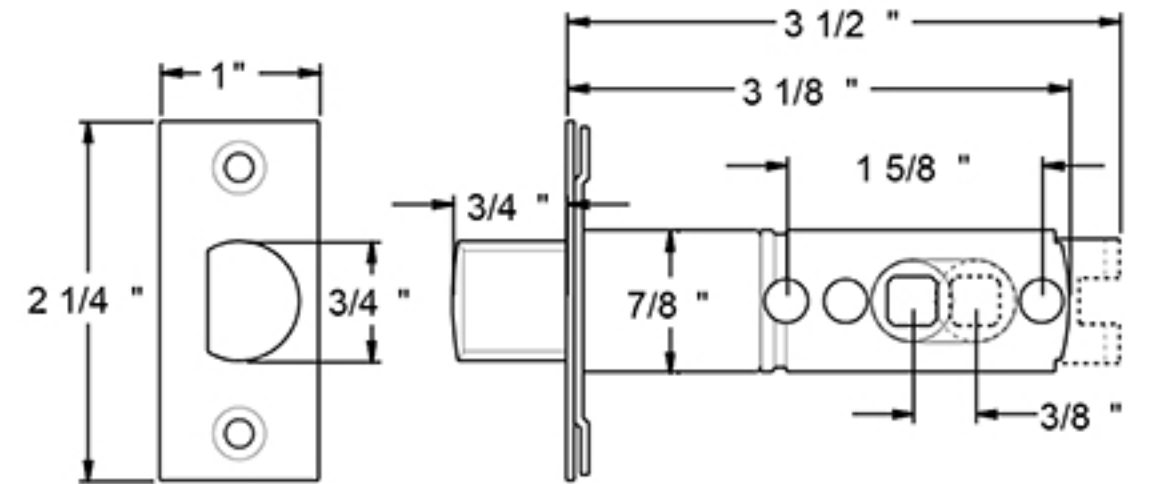

Handle Latch

Deadbolt Latch

Rotate 180 Degrees to gain 3/8" of extra length