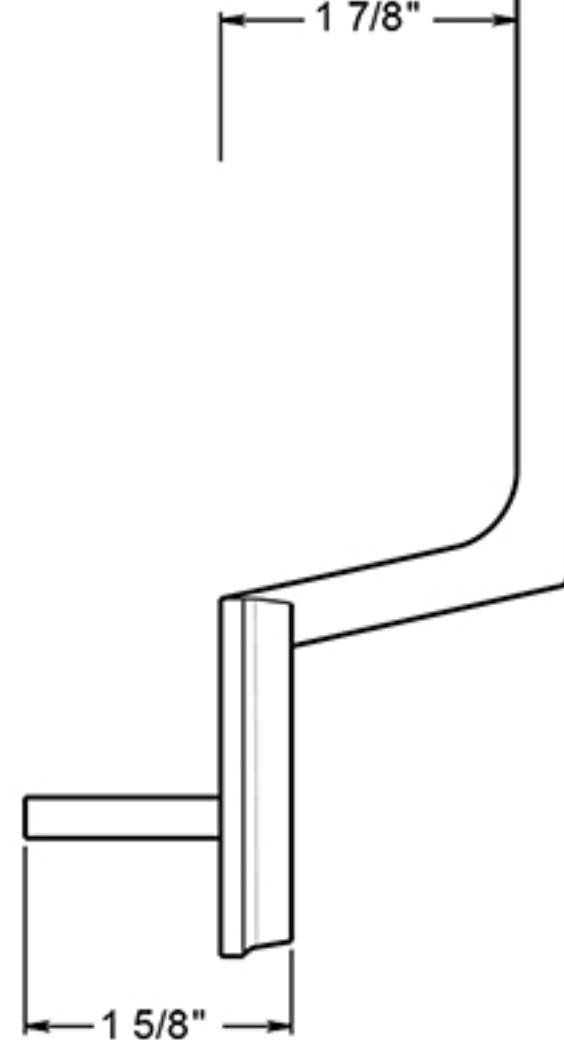

Handle Latch

Deadbolt Latch

Rotate 180 Degrees to gain 3/8" of extra length