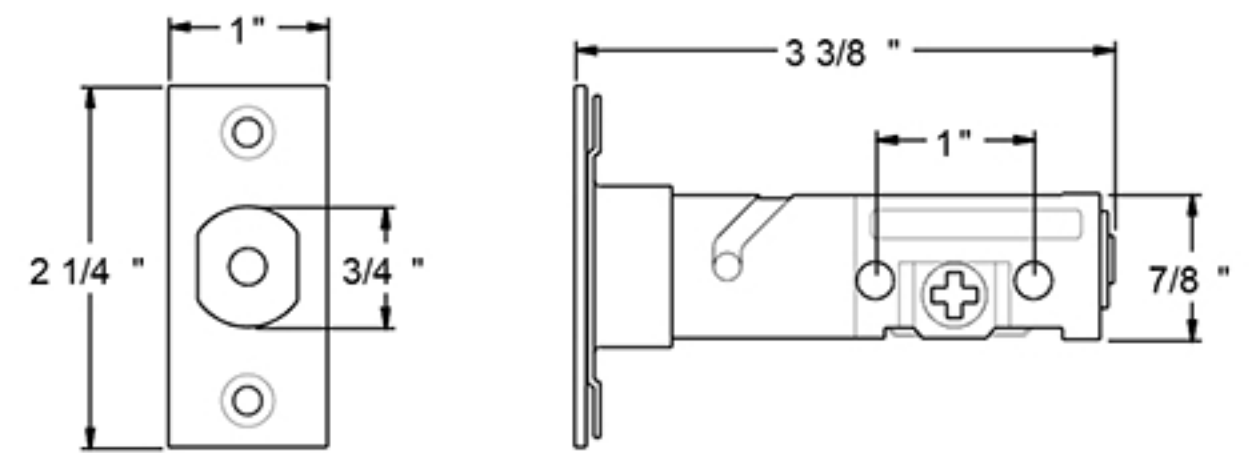

Handle Latch

Deadbolt Latch

Rotate 180 Degrees to gain 3/8" of extra length