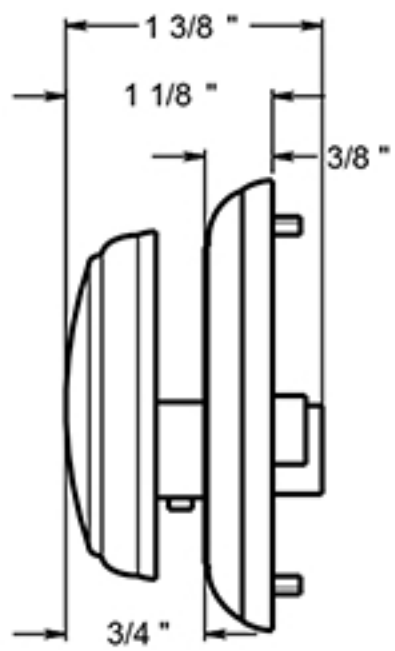

PRDRS

Rotate 180 Degrees to change from 2 3/8" ~ 2 3/4"