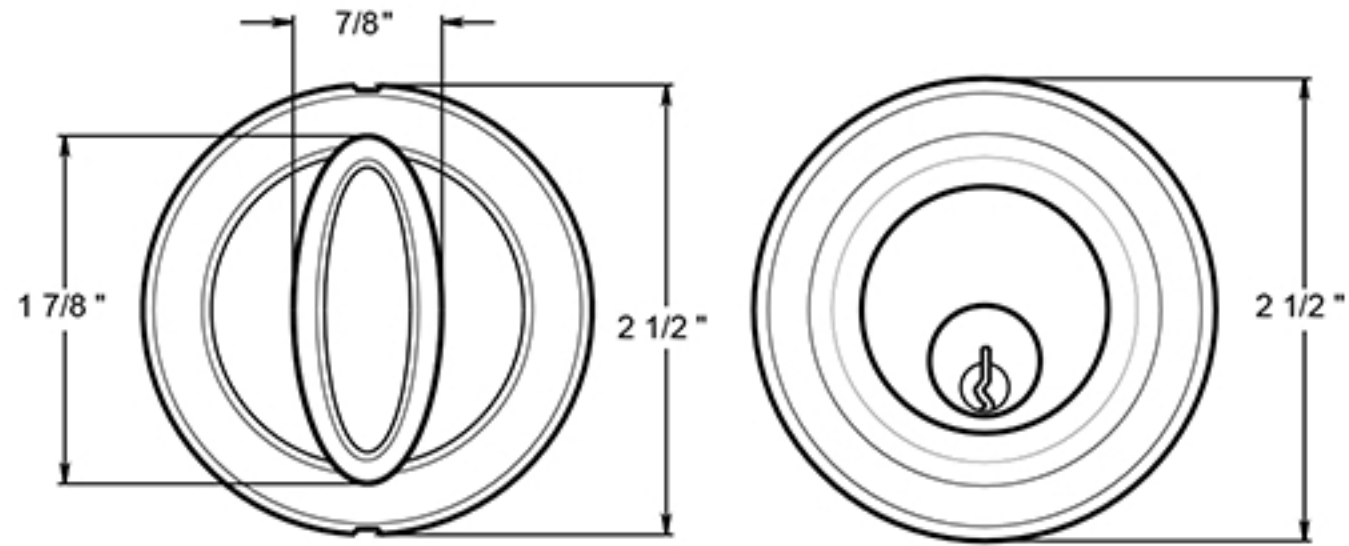

PRDRS

Rotate 180 Degrees to change from 2 3/8" ~ 2 3/4"