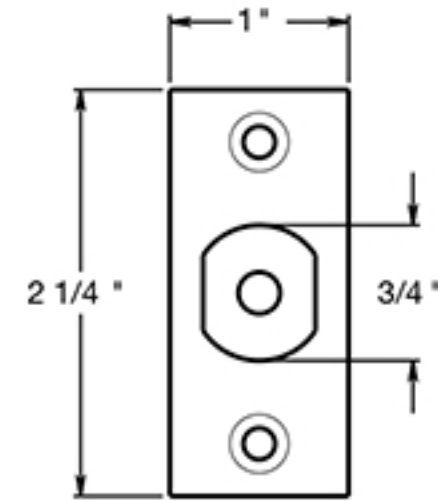

PRDRS

Rotate 180 Degrees to change from 2 3/8" ~ 2 3/4"