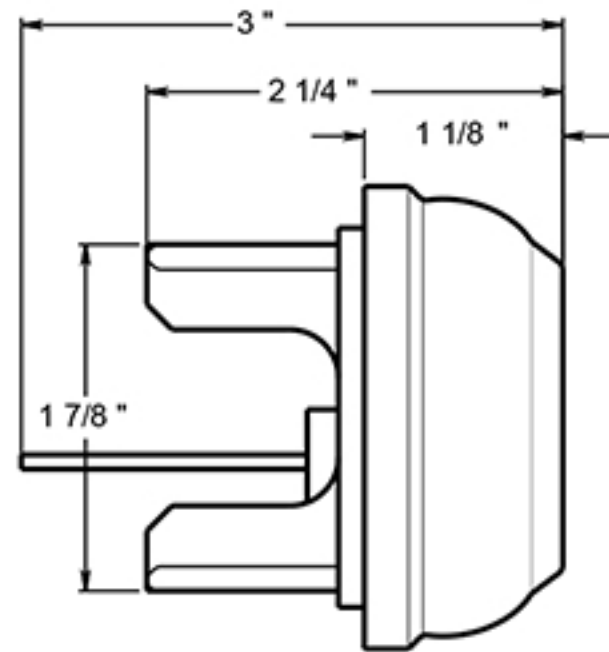

PRDRS

Rotate 180 Degrees to change from 2 3/8" ~ 2 3/4"