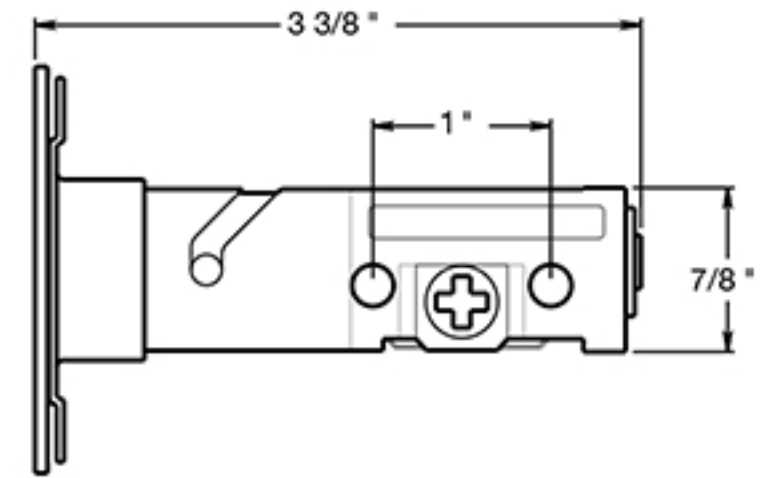

PRDRS

Rotate 180 Degrees to change from 2 3/8" ~ 2 3/4"