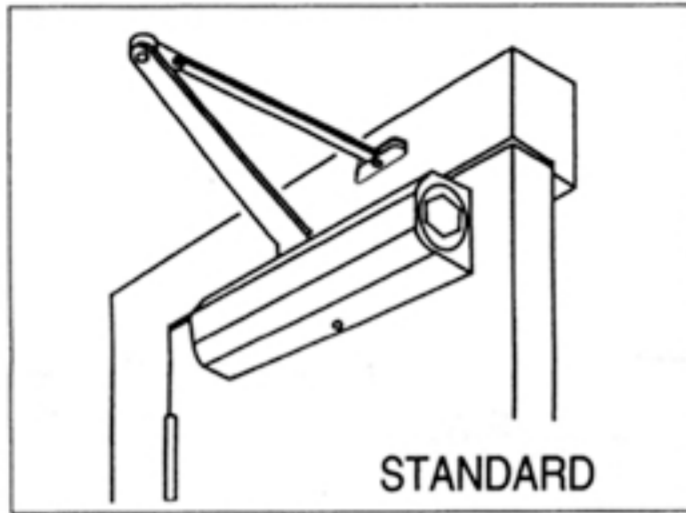

DC703BC

(Alum, Duro, Gold, White)

UNIVERSAL APPLICATIONS

Hold-Open Arms and Fusible
Link Hold-Open Arms Are Similar

SPECIFICATIONS

| DESCRIPTION | SIZE |
|------------------------------|--------|
| | 3 |
| A. Length of Closer Body | 87/8" |
| B. Horizontal Mounting Holes | 83/16" |
| C. Vertical Mounting Holes | 3/4" |
| D. Height of Closer Body | 13/4" |
| E. Projection from Door | 27/8" |