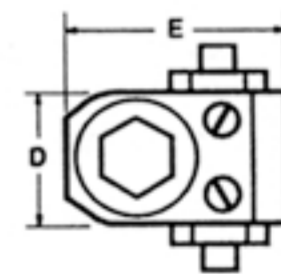

700 Series
END VIEW

COMPARISON CHART

CAL-ROYAL	LCN	NORTON	YALE	DORMA	TAYMOR	PARKER	CORBIN	RUSSWIN
700	1050	1600	50	600	9500/60	500	100	2800

The data on this represents our judgement of which are most similar. Since no product is exactly alike the information has been obtained from trade sources, it is not guaranteed nor represented that any specific product exactly equals any other product.