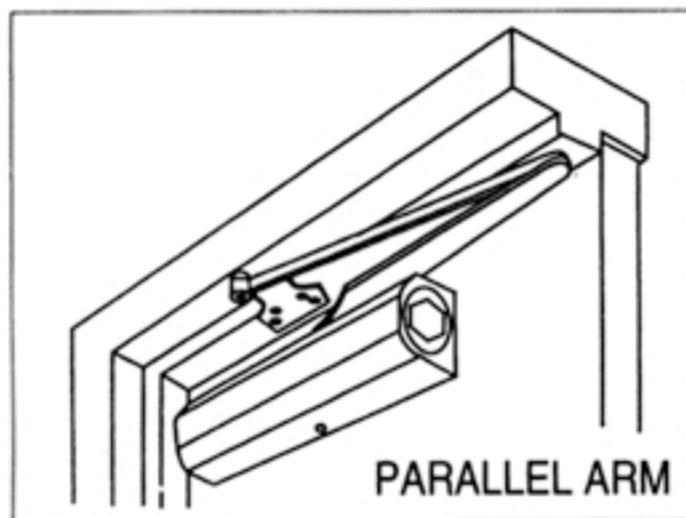

DC703BC

(Alum, Duro, Gold, White)

UNIVERSAL APPLICATIONS

Hold-Open Arms and Fusible
Link Hold-Open Arms Are Similar

SPECIFICATIONS

| DESCRIPTION | SIZE |
|------------------------------|--------|
| | 3 |
| A. Length of Closer Body | 87/8" |
| B. Horizontal Mounting Holes | 83/16" |
| C. Vertical Mounting Holes | 3/4" |
| D. Height of Closer Body | 13/4" |
| E. Projection from Door | 27/8" |