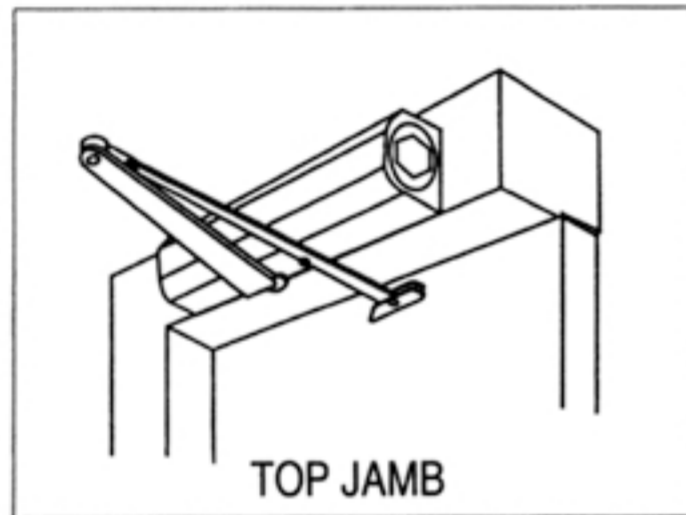

DC703BC

(Alum, Duro, Gold, White)

UNIVERSAL APPLICATIONS

Hold-Open Arms and Fusible
Link Hold-Open Arms Are Similar

SPECIFICATIONS

| DESCRIPTION | SIZE |
|------------------------------|--------|
| | 3 |
| A. Length of Closer Body | 87/8" |
| B. Horizontal Mounting Holes | 83/16" |
| C. Vertical Mounting Holes | 3/4" |
| D. Height of Closer Body | 13/4" |
| E. Projection from Door | 27/8" |