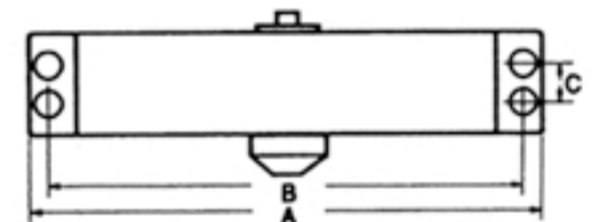

DC703BC

(Alum, Duro, Gold, White)

UNIVERSAL APPLICATIONS

Hold-Open Arms and Fusible
Link Hold-Open Arms Are Similar

SPECIFICATIONS

| DESCRIPTION | SIZE |
|------------------------------|--------|
| | 3 |
| A. Length of Closer Body | 87/8" |
| B. Horizontal Mounting Holes | 83/16" |
| C. Vertical Mounting Holes | 3/4" |
| D. Height of Closer Body | 13/4" |
| E. Projection from Door | 27/8" |