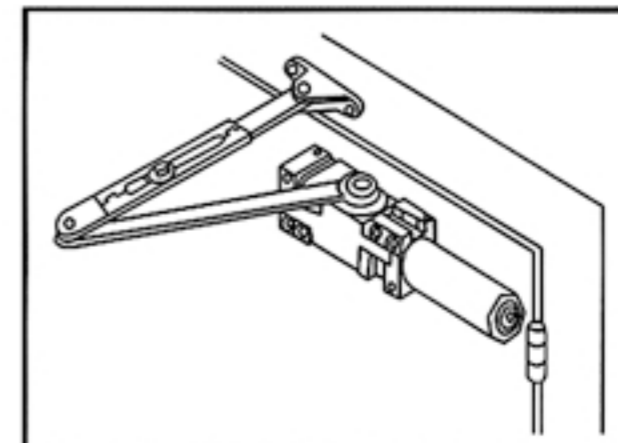

DC4041

Similar to LCN 4041

- **DC4041** Door Closer with full plastic cover.
- Heavy duty, adjustable power from size 1-6
- • Sized, 1 thru 6
 - Standard adjustable back-check function
 - Adjustable closing and latching speed
 - Full plastic cover is standard feature
 - Universal application, non-handed for standard, Top-jamb or parallel arm installation.
- Full cover: Aluminum(AI), Duro(Du), Gold
- Door Weight: 55 lbs. - 240 lbs.
- Meets handicap requirements.
- Barrier free operation.

MAXIMUM DOOR WIDTH		FULL TURNS REQUIRED
EXTERIOR DOOR	INTERIOR DOOR	
/	30"	-5TURNS C.C.W
/	34"	-2TURNS C.C.W
30"	38"	0TURNS
36"	48"	5TURNS C.W
42"	54"	10TURNS C.W
48"	60"	15TURNS C.W

CLOSER CONTROL DIAGRAM BACKCHECK

Parallel arm

Top Jamb

Standard