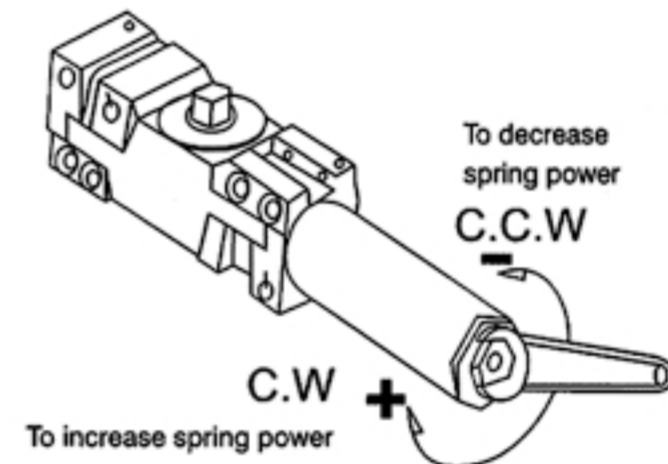

DC4041

Similar to LCN 4041

- **DC4041** Door Closer with full plastic cover.
- Heavy duty, adjustable power from size 1-6
- • Sized, 1 thru 6
 - Standard adjustable back-check function
 - Adjustable closing and latching speed
 - Full plastic cover is standard feature
 - Universal application, non-handed for standard, Top-jamb or parallel arm installation.
- Full cover: Aluminum(AI), Duro(Du), Gold
- Door Weight: 55 lbs. - 240 lbs.
- Meets handicap requirements.
- Barrier free operation.

MAXIMUM DOOR WIDTH		FULL TURNS REQUIRED
EXTERIOR DOOR	INTERIOR DOOR	
/	30"	-5TURNS C.C.W
/	34"	-2TURNS C.C.W
30"	38"	0TURNS
36"	48"	5TURNS C.W
42"	54"	10TURNS C.W
48"	60"	15TURNS C.W

CLOSER CONTROL DIAGRAM BACKCHECK

Parallel arm

Top Jamb

Standard