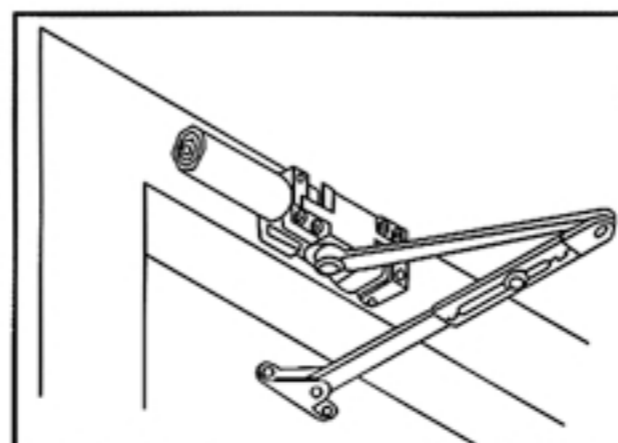

DC4041

Similar to LCN 4041

- **DC4041** Door Closer with full plastic cover.
- Heavy duty, adjustable power from size 1-6
- • Sized, 1 thru 6
 - Standard adjustable back-check function
 - Adjustable closing and latching speed
 - Full plastic cover is standard feature
 - Universal application, non-handed for standard, Top-jamb or parallel arm installation.
- Full cover: Aluminum(AI), Duro(Du), Gold
- Door Weight: 55 lbs. - 240 lbs.
- Meets handicap requirements.
- Barrier free operation.

MAXIMUM DOOR WIDTH		FULL TURNS REQUIRED
EXTERIOR DOOR	INTERIOR DOOR	
/	30"	-5TURNS C.C.W
/	34"	-2TURNS C.C.W
30"	38"	0TURNS
36"	48"	5TURNS C.W
42"	54"	10TURNS C.W
48"	60"	15TURNS C.W

CLOSER CONTROL DIAGRAM BACKCHECK

Parallel arm

Top Jamb

Standard