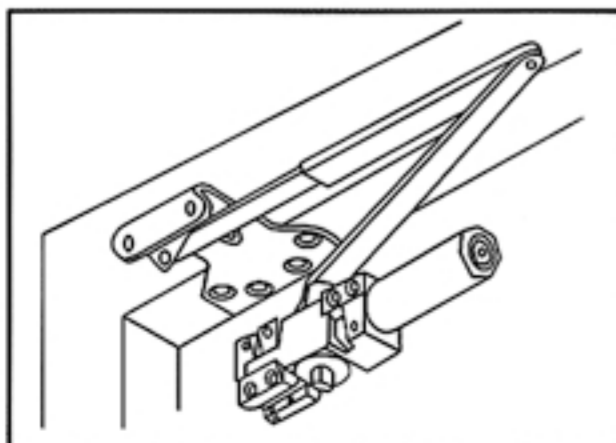

DC4041

Similar to LCN 4041

- **DC4041** Door Closer with full plastic cover.
- Heavy duty, adjustable power from size 1-6
- • Sized, 1 thru 6
 - Standard adjustable back-check function
 - Adjustable closing and latching speed
 - Full plastic cover is standard feature
 - Universal application, non-handed for standard, Top-jamb or parallel arm installation.
- Full cover: Aluminum(AI), Duro(Du), Gold
- Door Weight: 55 lbs. - 240 lbs.
- Meets handicap requirements.
- Barrier free operation.

MAXIMUM DOOR WIDTH		FULL TURNS REQUIRED
EXTERIOR DOOR	INTERIOR DOOR	
/	30"	-5TURNS C.C.W
/	34"	-2TURNS C.C.W
30"	38"	0TURNS
36"	48"	5TURNS C.W
42"	54"	10TURNS C.W
48"	60"	15TURNS C.W

CLOSER CONTROL DIAGRAM BACKCHECK

Parallel arm

Top Jamb

Standard