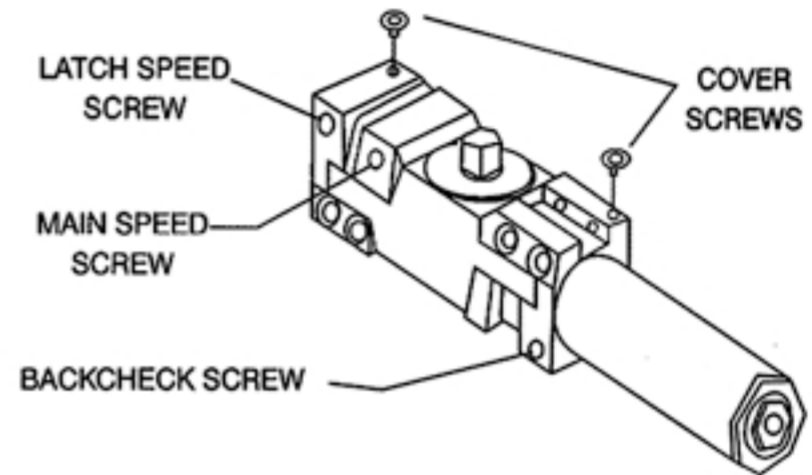

DC4041

Similar to LCN 4041

- **DC4041** Door Closer with full plastic cover.
- Heavy duty, adjustable power from size 1-6
- • Sized, 1 thru 6
 - Standard adjustable back-check function
 - Adjustable closing and latching speed
 - Full plastic cover is standard feature
 - Universal application, non-handed for standard, Top-jamb or parallel arm installation.
- Full cover: Aluminum(AI), Duro(Du), Gold
- Door Weight: 55 lbs. - 240 lbs.
- Meets handicap requirements.
- Barrier free operation.

MAXIMUM DOOR WIDTH		FULL TURNS REQUIRED
EXTERIOR DOOR	INTERIOR DOOR	
/	30"	-5TURNS C.C.W
/	34"	-2TURNS C.C.W
30"	38"	0TURNS
36"	48"	5TURNS C.W
42"	54"	10TURNS C.W
48"	60"	15TURNS C.W

CLOSER CONTROL DIAGRAM BACKCHECK

Parallel arm

Top Jamb

Standard