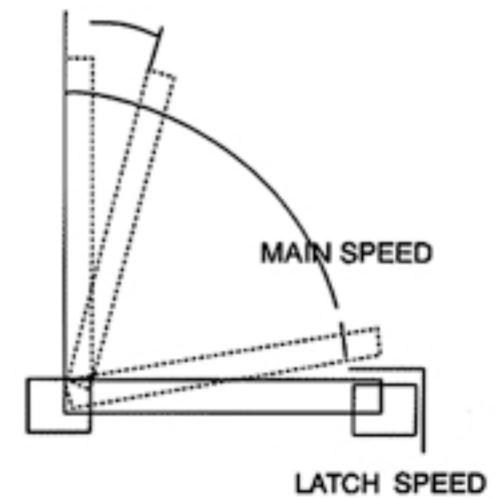

DC4041

Similar to LCN 4041

- **DC4041** Door Closer with full plastic cover.
- Heavy duty, adjustable power from size 1-6
- • Sized, 1 thru 6
 - Standard adjustable back-check function
 - Adjustable closing and latching speed
 - Full plastic cover is standard feature
 - Universal application, non-handed for standard, Top-jamb or parallel arm installation.
- Full cover: Aluminum(AI), Duro(Du), Gold
- Door Weight: 55 lbs. - 240 lbs.
- Meets handicap requirements.
- Barrier free operation.

MAXIMUM DOOR WIDTH		FULL TURNS REQUIRED
EXTERIOR DOOR	INTERIOR DOOR	
/	30"	-5TURNS C.C.W
/	34"	-2TURNS C.C.W
30"	38"	0TURNS
36"	48"	5TURNS C.W
42"	54"	10TURNS C.W
48"	60"	15TURNS C.W

CLOSER CONTROL DIAGRAM BACKCHECK

Parallel arm

Top Jamb

Standard