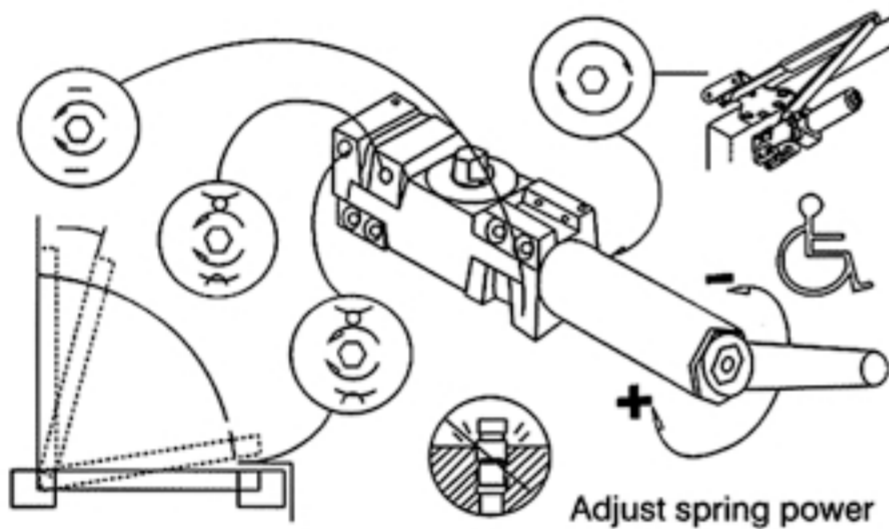

DC4041

Similar to LCN 4041

- **DC4041** Door Closer with full plastic cover.
- Heavy duty, adjustable power from size 1-6
- • Sized, 1 thru 6
 - Standard adjustable back-check function
 - Adjustable closing and latching speed
 - Full plastic cover is standard feature
 - Universal application, non-handed for standard, Top-jamb or parallel arm installation.
- Full cover: Aluminum(AI), Duro(Du), Gold
- Door Weight: 55 lbs. - 240 lbs.
- Meets handicap requirements.
- Barrier free operation.

MAXIMUM DOOR WIDTH		FULL TURNS REQUIRED
EXTERIOR DOOR	INTERIOR DOOR	
/	30"	-5TURNS C.C.W
/	34"	-2TURNS C.C.W
30"	38"	0TURNS
36"	48"	5TURNS C.W
42"	54"	10TURNS C.W
48"	60"	15TURNS C.W

CLOSER CONTROL DIAGRAM BACKCHECK

Parallel arm

Top Jamb

Standard