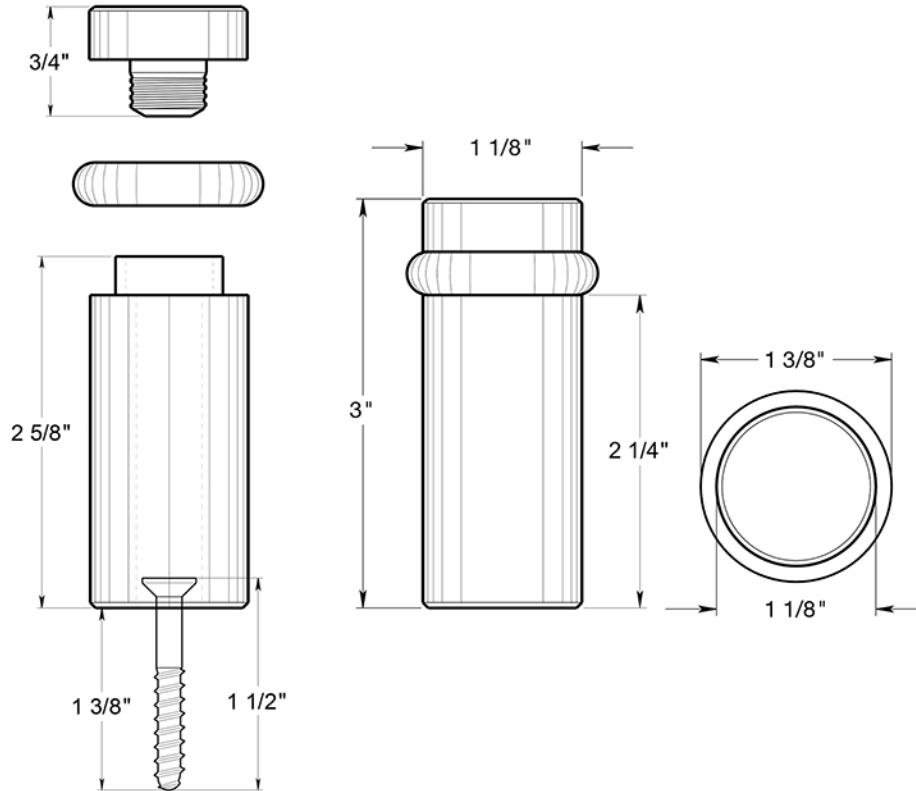

# UFB6000

3" UNIVERSAL FLOOR BUMPER / SOLID BRASS

DRAWING NOT TO SCALE

NOTE: Deltana reserves the right to constantly improve its products and is not responsible for differences between the product in-hand and the specifications contained in this drawing. We do not recommend to pre-drill holes or pre-cut woods or metals based on the drawing information if the veracity of the specifications has not been proven by the live product.