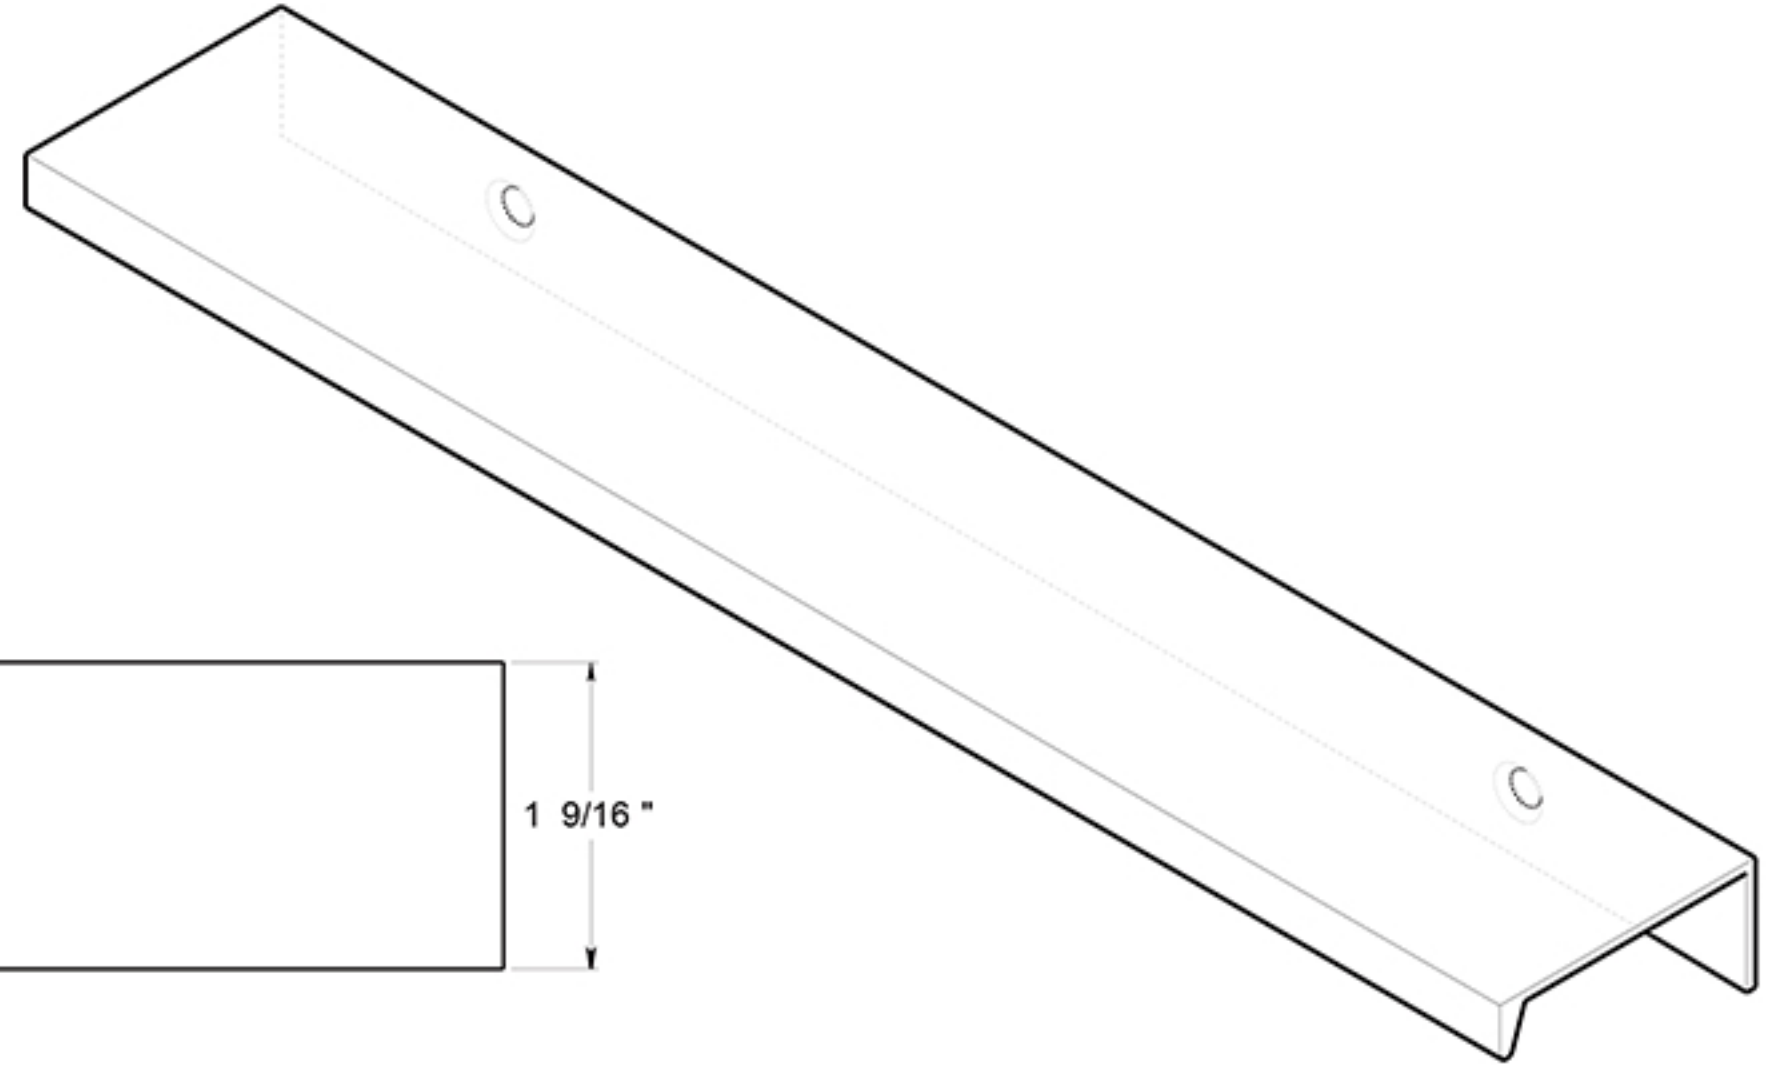

MP9116

MODERN CABINET PULL / 9-1/16" / ALUMINUM

TOP

BACK

FRONT

PROFILE

DRAWING NOT TO SCALE

NOTE: Deltana reserves the right to constantly improve its products and is not responsible for differences between the product in-hand and the specifications contained in this drawing. We do not recommend to pre-drill holes or pre-cut woods or metals based on the drawing information if the veracity of the specifications has not been proven by the live product.