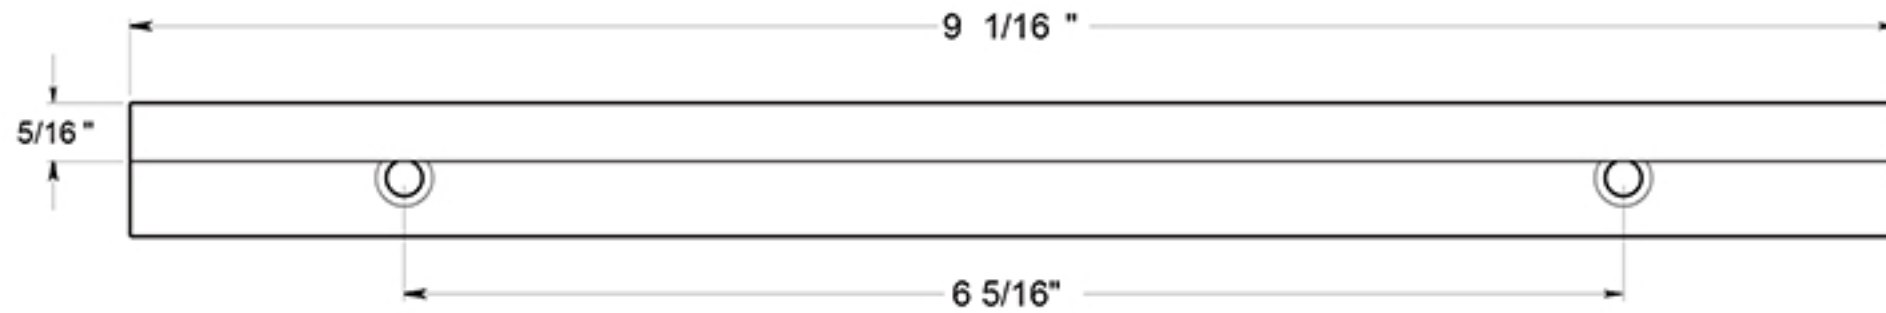

MP9116

MODERN CABINET PULL / 9-1/16" / ALUMINUM

TOP

BACK

FRONT

PROFILE

DRAWING NOT TO SCALE

NOTE: Deltana reserves the right to constantly improve its products and is not responsible for differences between the product in-hand and the specifications contained in this drawing. We do not recommend to pre-drill holes or pre-cut woods or metals based on the drawing information if the veracity of the specifications has not been proven by the live product.