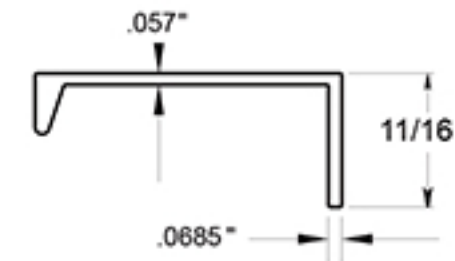

MP9116

MODERN CABINET PULL / 9-1/16" / ALUMINUM

TOP

BACK

FRONT

PROFILE

DRAWING NOT TO SCALE

NOTE: Deltana reserves the right to constantly improve its products and is not responsible for differences between the product in-hand and the specifications contained in this drawing. We do not recommend to pre-drill holes or pre-cut woods or metals based on the drawing information if the veracity of the specifications has not been proven by the live product.