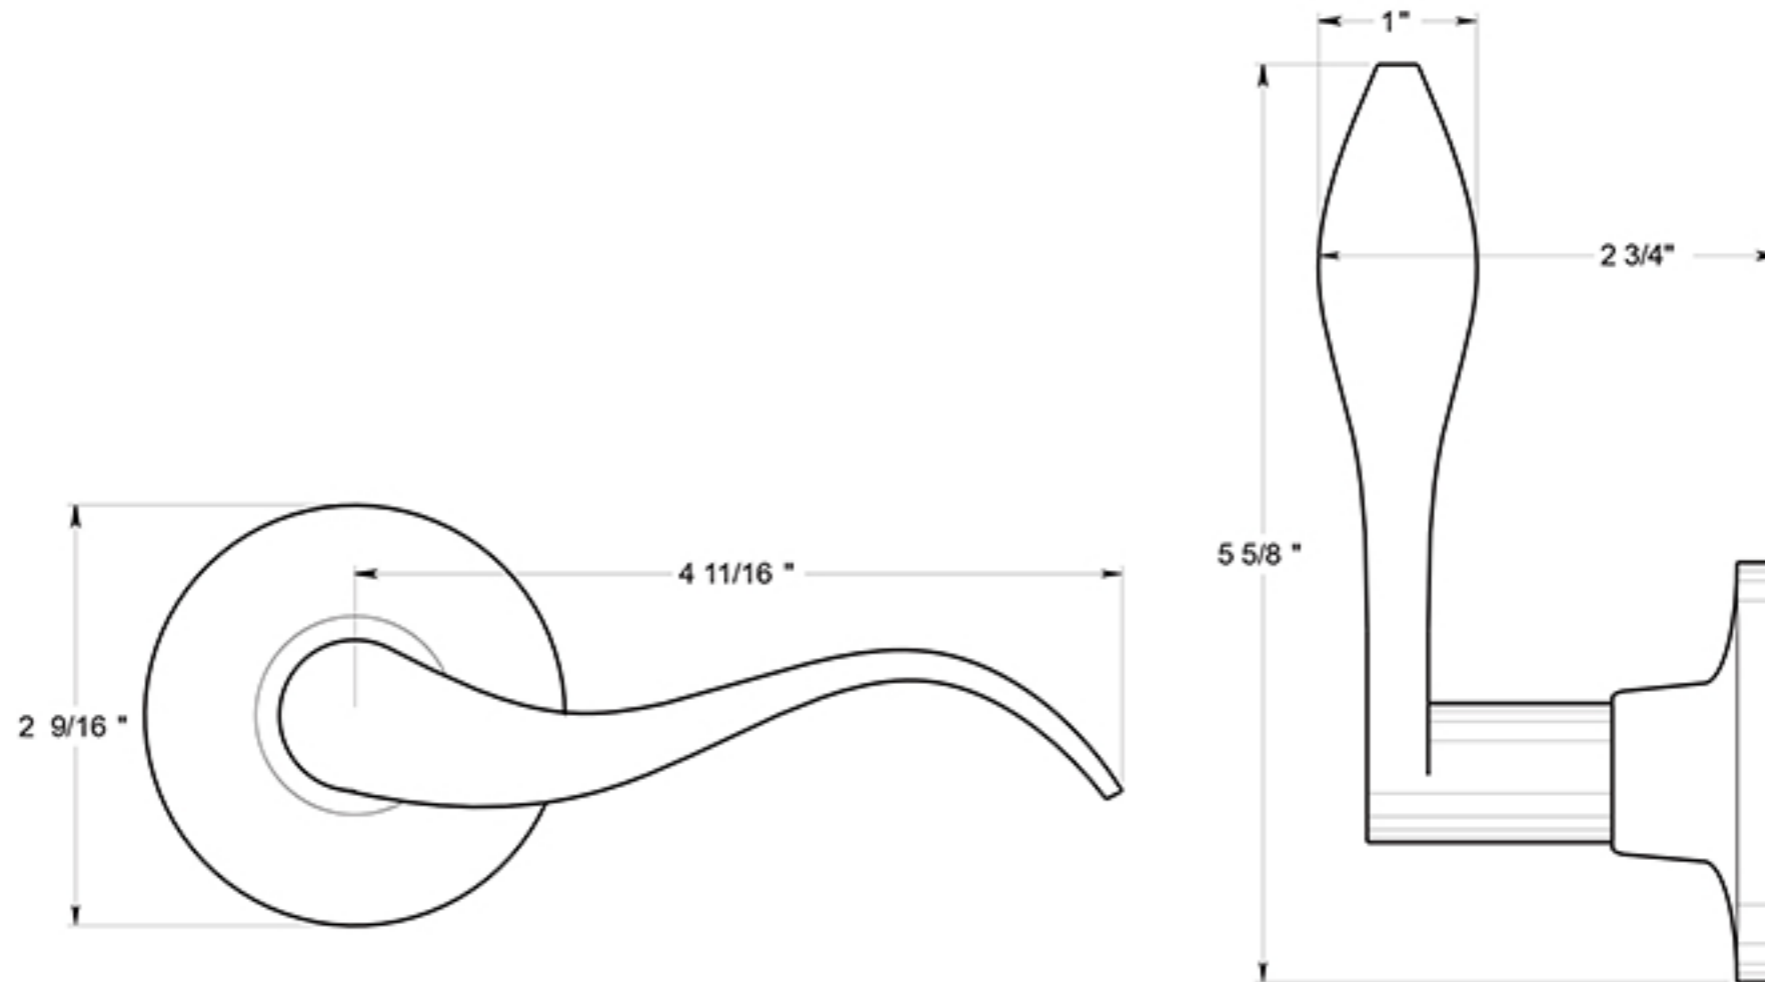

6464D

SAVANNA LEVER / DUMMY / RIGHT HAND / TRADITIONAL COLLECTION / STEEL & ZINC

DRAWING NOT TO SCALE

NOTE: Deltana reserves the right to constantly improve its products and is not responsible for differences between the product in-hand and the specifications contained in this drawing. We do not recommend to pre-drill holes or pre-cut woods or metals based on the drawing information if the veracity of the specifications has not been proven by the live product.