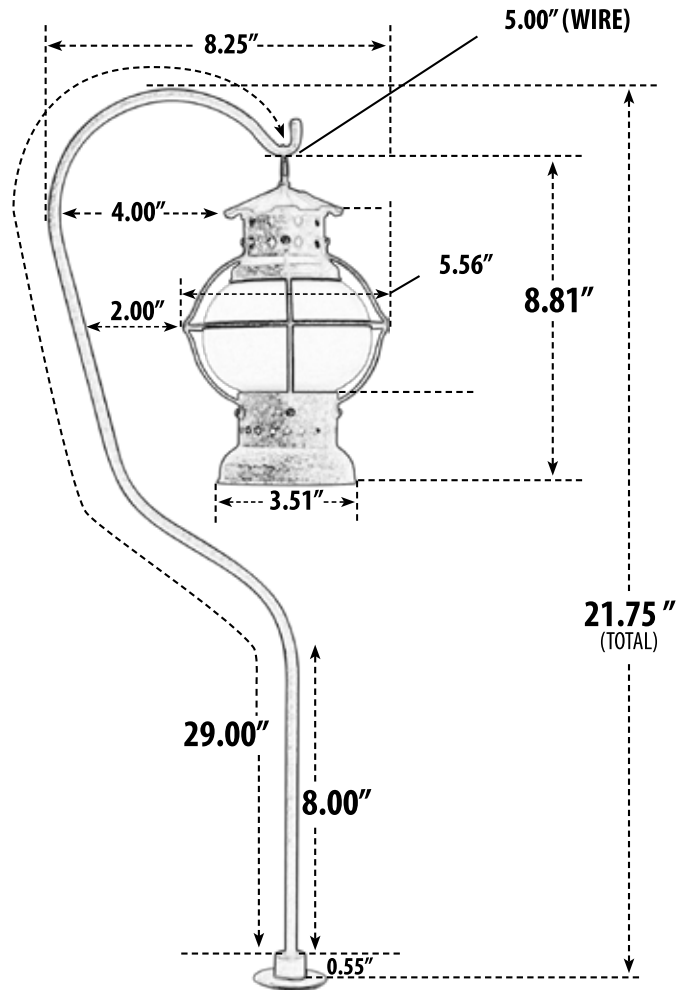

LVC720

PATH, WALKWAY AND AREA LIGHT

- ▶ **Material:** Powder Coated Sheet Metal
- ▶ **Lens:** Frosted, Heat Resistant, Tempered Glass
- ▶ **Lamp:** 1156/93 SC (21W Maximum) **LED Available in 30K or 64K**

MODEL NUMBER	LAMP TYPE	ILLUMINANT TYPE	WATTS (W)	VOLTS (V)	LAMP(S) INCLUDED?
LVC720	1156/93	INCAND	21	12	YES
LVC-LED720	Bayonet LED	18 LEDs	3.2	12	YES

Pre-wired with UL Listed Direct Burial Wire/Cable

- ▶ **1/2" NPT**
- ▶ **Ground Spike Included for Installation**
- ▶ **Connector Available:** P-CN01 (sold separately)
- ▶ **Available Finish:** Green, Rust
- ▶ **ETL Approved**

Overall Dimensions:
21.75"H x 5.56"W x 8.25"D

Maximum Height: 21.75"
Width: 5.56"
Maximum Depth: 8.25"

Weight: 1.00 lbs
Approximate Wire Length: 15"
Lantern Wire Length: 5.00 "
Box Dimensions:
23.13"H x 5.50"W x 5.50"D