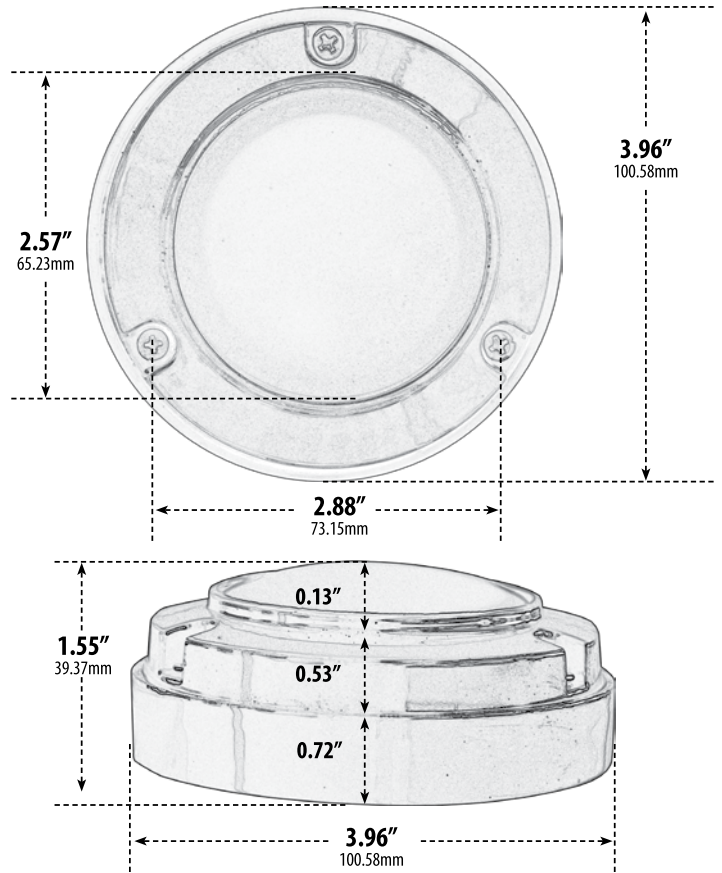

# LV703

## SURFACE MOUNT BRICK, STEP AND WALL LIGHT

- ▶ **Material:** Powder Coated Cast Aluminum
- ▶ **Lens:** White, Heat Resistant, Tempered Glass
- ▶ **Lamp:** JC Bi-Pin Base (35W Maximum)

| MODEL NUMBER | LAMP TYPE | ILLUMINANT TYPE | WATTS (W) | VOLTS (V) | LAMP(S) INCLUDED? |
|--------------|-----------|-----------------|-----------|-----------|-------------------|
| LV703        | JC        | HALOGEN         | 20        | 12        | YES               |
| LV-LED703    | JC-LED    | 15 LEDs         | 2.5       | 12        | YES               |

- ▶ **Available Color:** Black, White, Bronze, Verde Green
- ▶ **Connector Available:** P-CN01 (sold separately)
- ▶ **ETL Approved**

Overall Dimensions:  
3.96"H x 3.96"W x 1.55"D

Weight: 0.60 lbs  
Approximate Wire Length: 1.00"  
Box Dimensions: 4.25"H x 4.25"W x 2.25"D  
Lamp Included