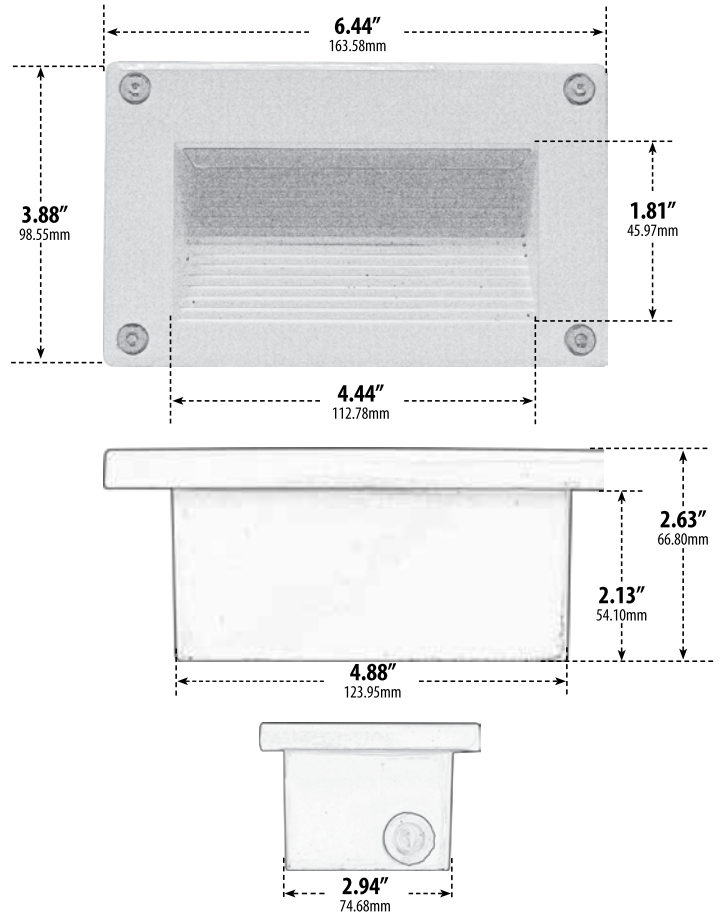

# LV655

## RECESSED BRICK, STEP AND WALL LIGHT

- ▶ **Material:** Powder Coated Cast Aluminum
- ▶ **Lens:** Clear, Heat Resistant, Tempered Glass
- ▶ **Lamp:** JC Bi-Pin Base (35W Maximum) **LED Available in 30K or 64K**

MODEL NUMBER	LAMP TYPE	ILLUMINANT TYPE	WATTS (W)	VOLTS (V)	LAMP(S) INCLUDED?
LV655	JC	HALOGEN	20	12	YES
LV-LED655	LED BOARD	18 LEDs	1.8	12	YES
LV-LED655-AMB	JC-LED	48 LEDs	3.0	12	YES

- ▶ **Amber Lamp:** Silicone G4 Bi-Pin (Turtle Friendly)
- ▶ **Available Color:** Black, Bronze, White, Verde Green, Electroplated Antique Copper
- ▶ **Recessed Mount:** (Concrete)
- ▶ **Connector Available:** P-CN01 (sold separately)
- ▶ **Replacement Cover Plate:** P-CVR-LV655 (sold separately)
- ▶ **ETL Approved**

Overall Dimensions:  
3.88"H x 6.44"W x 2.63"D

Weight: 1.0 lbs  
Box Dimensions: 6.50"H x 4.00"W x 3.00"D  
Lamp Included

**DABMAR**  
LIGHTING

DABMAR LIGHTING INCORPORATED  
320 Graves Ave . Oxnard, CA 93030 . 805.604.9090 . f: 805.604.9050 . www.dabmar.com  
4693 19th Street Ct E . Bradenton, FL 34203