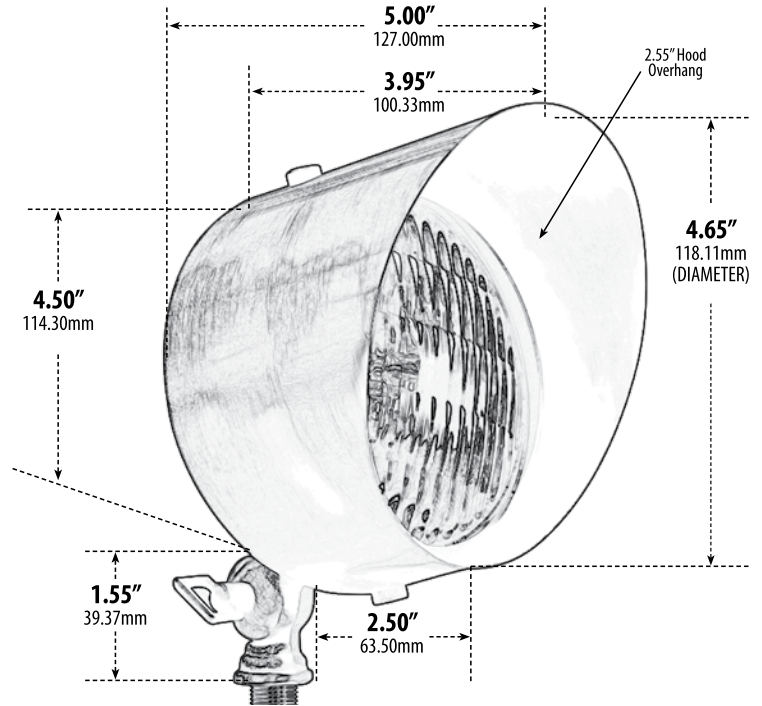

LV30

DIRECTIONAL FLOOD LIGHT WITH HOOD

- ▶ **Material:** Brass
- ▶ **Lens:** No Lens, Open Lamp
- ▶ **Lamp:** PAR 36 (50W Maximum)

MODEL NUMBER	LAMP TYPE	ILLUMINANT TYPE	WATTS (W)	VOLTS (V)	LAMP(S) INCLUDED?
LV30	PAR36	HALOGEN	35	12	YES
LV30-LED4	PAR36-LED	SMD LEDs	4	12	YES
LV30-LED6	PAR36-LED	SMD LEDs	6	12	YES
LV30-LED9	PAR36-LED	SMD LEDs	9	12	YES

Pre-wired with UL Listed Direct Burial Wire/Cable

- ▶ **Adjustable Knuckle with 1/2" NPT**
- ▶ **Ground Spike Included for Installation**
- ▶ **Connector Available:** P-CN01 (sold separately)
- ▶ **Available Finish:** Copper, Antique Brass, Antique Bronze, Acid Green
- ▶ **ETL Approved**

Overall Dimensions:
6.20"H x 4.65"W x 5.00"D

Maximum Height: 8.5"
Minimum Height: 7.0"
Width: 4.65"
Maximum Depth: 7.0"
Minimum Depth: 4.50"

Weight: 1.00 lbs
Box Dimensions:
5.00"W x 7.88"H x 5.50"D

DABMAR
LIGHTING