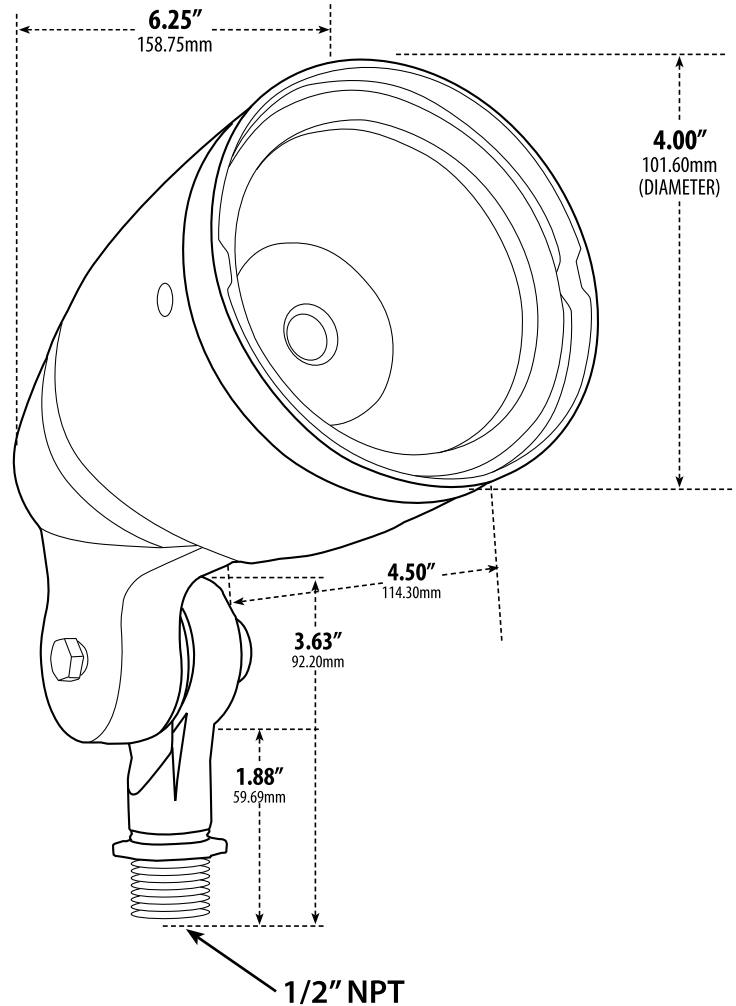

DPR-LED18

DIRECTIONAL SPOT LIGHT

- ▶ **Material:** Powder Coated Cast Aluminum
- ▶ **Lens:** Clear, Heat Resistant, Tempered Glass
- ▶ **Lamp:** LED COB

MODEL NUMBER	LAMP TYPE	ILLUMINANT TYPE	WATTS (W)	VOLTS (V)	LAMP(S) INCLUDED?
DPR-LED18	LED	LED COB	12	100-277	YES

- ▶ **Adjustable Knuckle with 1/2" NPT**
- ▶ **Lumens (Lm):** 814
- ▶ **Beam Angle:** 120°
- ▶ **Color Temperature:** 5000K
- ▶ **Available Color:** Bronze
- ▶ **UL Approved**

Maximum Height: 8.25"
 Minimum Height: 7.00"
 Width: 4.00"
 Maximum Depth: 8.00"
 Minimum Depth: 6.50"

Weight: 2.00 lbs
 Approximate Wire Length: 6"
 Box Dimensions:
 7.88"H x 5.75"W x 5.75"D

DABMAR LIGHTING INCORPORATED

2140 Eastman Ave . Oxnard, CA 93030 . 805.604.9090 . f: 805.604.9050 . www.dabmar.com