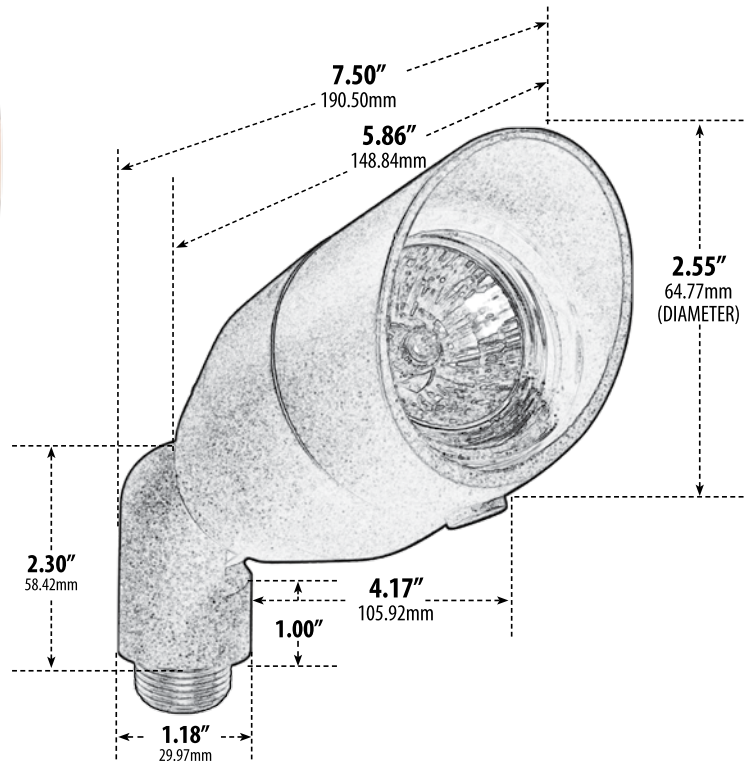

LV190

DIRECTIONAL SPOT LIGHT WITH HOOD

- ▶ **Material:** Powder Coated Cast Aluminum
- ▶ **Lens:** Clear, Heat Resistant, Tempered Glass
- ▶ **Lamp:** MR16 Bi-Pin Base, Spring Loaded (50W Maximum)

MODEL NUMBER	LAMP TYPE	ILLUMINANT TYPE	WATTS (W)	VOLTS (V)	LAMP(S) INCLUDED?
LV190	MR16	HALOGEN	20	12	YES
LV190-LED3	MR16-LED	LED COB	3	12	YES
LV190-LED7	MR16-LED	SMD LED	7	12	YES

Pre-wired with UL Listed Direct Burial Wire/Cable

- ▶ **Adjustable Knuckle with 1/2" NPT**
- ▶ **Ground Spike Included for Installation**
- ▶ **Connector Available:** P-CN01 (sold separately)
- ▶ **Available Color:** Black, Bronze, Patina Green, Verde Green, Dark Sand
- ▶ **ETL Approved**

Overall Dimensions:
8.50"H x 2.55"W x 7.50"D

Maximum Height: 8.50"
Minimum Height: 4.00"
Width: 2.55"
Maximum Depth: 7.50"
Minimum Depth: 2.75"

Weight: 1.4 lbs
Approximate Wire Length: 21"
Box Dimensions:
2.75"W x 17.75"H x 2.75"D