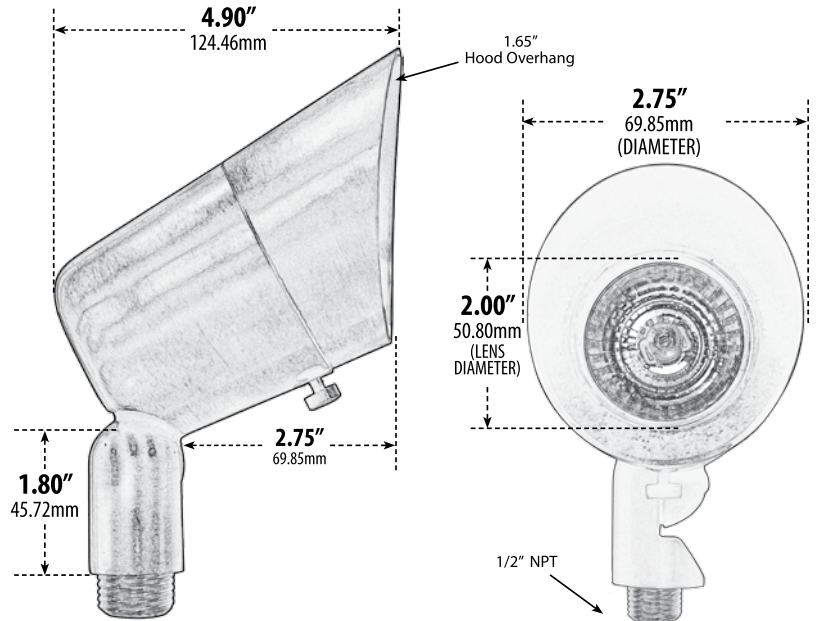

# LV131

## DIRECTIONAL SPOT LIGHT WITH HOOD

- ▶ **Material:** Brass
- ▶ **Lens:** Clear, Convex, Heat Resistant, Tempered Glass
- ▶ **Lamp:** MR16 Bi-Pin Base (50W Maximum)

MODEL NUMBER	LAMP TYPE	ILLUMINANT TYPE	WATTS (W)	VOLTS (V)	LAMP(S) INCLUDED?
LV131	MR16	HALOGEN	20	12	YES
LV131-LED3	MR16-LED	LED COB	3	12	YES
LV131-LED7	MR16-LED	SMD LED	7	12	YES

Pre-wired with UL Listed Direct Burial Wire/Cable

- ▶ **Adjustable Knuckle with 1/2" NPT**
- ▶ **Ground Spike Included for Installation**
- ▶ **Connector Available:** P-CN01 (sold separately)
- ▶ **Available Finish:** Antique Bronze
- ▶ **ETL Approved**

Overall Dimensions:  
6.75"H x 2.75"W x 6.00"D

Maximum Height: 8.50"  
Minimum Height: 4.75"  
Maximum Depth: 7.00"  
Minimum Depth: 5.00"

Weight: 1.60 lbs  
Approximate Wire Length: 18.00  
Box Dimensions:  
8.88"H x 4.00"W x 3.50"D