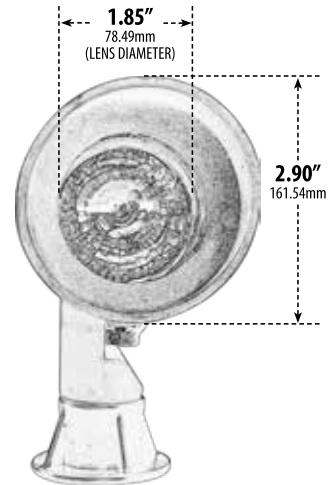

LV130

DIRECTIONAL SPOT LIGHT WITH HOOD

- ▶ **Material:** Powder Coated Cast Aluminum
- ▶ **Lens:** Clear, Heat Resistant, Tempered Glass
- ▶ **Lamp:** MR16 Bi-Pin Base (50W Maximum)

MODEL NUMBER	LAMP TYPE	ILLUMINANT TYPE	WATTS (W)	VOLTS (V)	LAMP(S) INCLUDED?
LV130	MR16	HALOGEN	20	12	YES
LV130-LED3	MR16-LED	LED COB	3	12	YES
LV130-LED7	MR16-LED	SMD LED	7	12	YES

Pre-wired with UL Listed Direct Burial Wire/Cable

- ▶ **Adjustable Knuckle with 1/2" NPT**
- ▶ **Ground Spike Included for Installation**
- ▶ **Connector Available:** P-CN01 (sold separately)
- ▶ **Available Color:** Black, Bronze, Green, Verde Green
- ▶ **ETL Approved**

Overall Dimensions: 4.60"H x 2.90"W x 5.25"D

Maximum Height: 6.50"
 Minimum Height: 4.60"
 Maximum Depth: 5.25"
 Minimum Depth: 4.00"

Weight: 0.8 lbs
 Approximate Wire Length: 18"
 Box Dimensions: 8.75"H x 4.00"W x 3.63"D