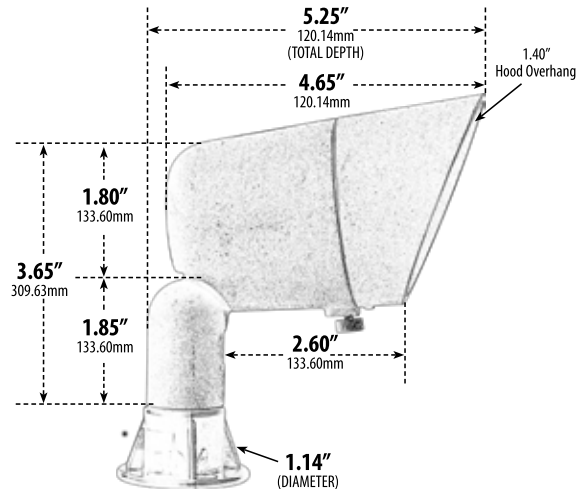

LV130

DIRECTIONAL SPOT LIGHT WITH HOOD

- ▶ **Material:** Powder Coated Cast Aluminum
- ▶ **Lens:** Clear, Heat Resistant, Tempered Glass
- ▶ **Lamp:** MR16 Bi-Pin Base (50W Maximum)

MODEL NUMBER	LAMP TYPE	ILLUMINANT TYPE	WATTS (W)	VOLTS (V)	LAMP(S) INCLUDED?
LV130	MR16	HALOGEN	20	12	YES
LV130-LED3	MR16-LED	LED COB	3	12	YES
LV130-LED7	MR16-LED	SMD LED	7	12	YES

Pre-wired with UL Listed Direct Burial Wire/Cable

- ▶ **Adjustable Knuckle with 1/2" NPT**
- ▶ **Ground Spike Included for Installation**
- ▶ **Connector Available:** P-CN01 (sold separately)
- ▶ **Available Color:** Black, Bronze, Green, Verde Green
- ▶ **ETL Approved**

Overall Dimensions: 4.60"H x 2.90"W x 5.25"D

Maximum Height: 6.50"
 Minimum Height: 4.60"
 Maximum Depth: 5.25"
 Minimum Depth: 4.00"

Weight: 0.8 lbs
 Approximate Wire Length: 18"
 Box Dimensions: 8.75"H x 4.00"W x 3.63"D