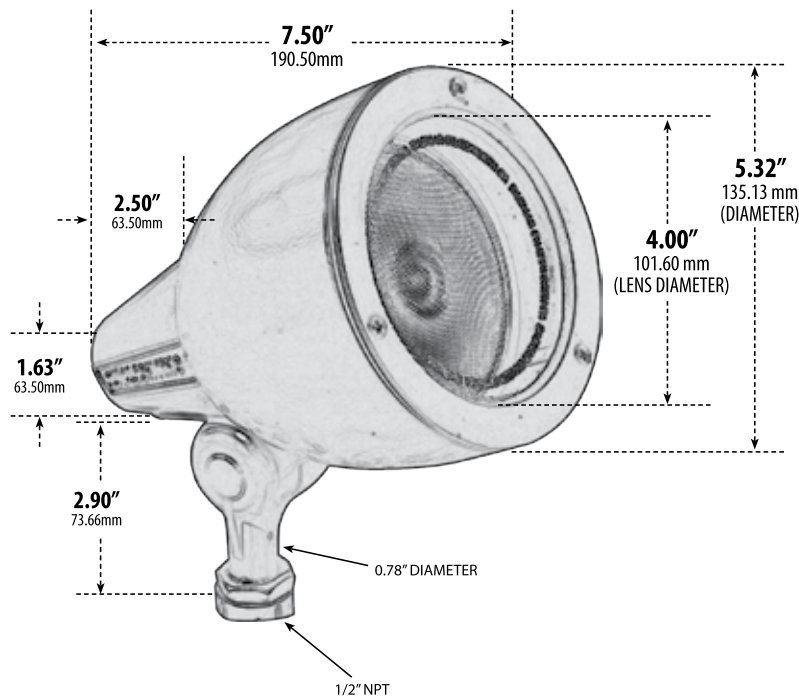

LV119

DIRECTIONAL SPOT LIGHT

- ▶ **Material:** Powder Coated Cast Aluminum
- ▶ **Lens:** Clear, Heat Resistant, Tempered Glass
- ▶ **Lamp:** PAR36 (50W Maximum)

MODEL NUMBER	LAMP TYPE	ILLUMINANT TYPE	WATTS (W)	VOLTS (V)	LAMP(S) INCLUDED?
LV119	PAR36	HALOGEN	50	12	YES
LV119-LED14	AR111-LED	7 LEDs	14	12	YES
LV119-LED4	PAR36-LED	SMD LEDs	4	12	YES
LV119-LED6	PAR36-LED	SMD LEDs	6	12	YES
LV119-LED9	PAR36-LED	SMD LEDs	9	12	YES

Pre-wired with UL Listed Direct Burial Wire/Cable

- ▶ **Adjustable Knuckle with 1/2" NPT**
- ▶ **Ground Spike Included for Installation**
- ▶ **Connector Available:** P-CN01 (sold separately)
- ▶ **Available Color:** Green
- ▶ **ETL Approved**

Overall Dimensions:
9.00"H x 5.32"W x 7.50"D

Maximum Height: 10.00"
Minimum Height: 8.00"
Width: 5.32"
Maximum Depth: 7.75"
Minimum Depth: 6.00"

Weight: 2.00 lbs
Approximate Wire Length: 12"
Box Dimensions: 7.25"H x 5.75"W x 5.75"D